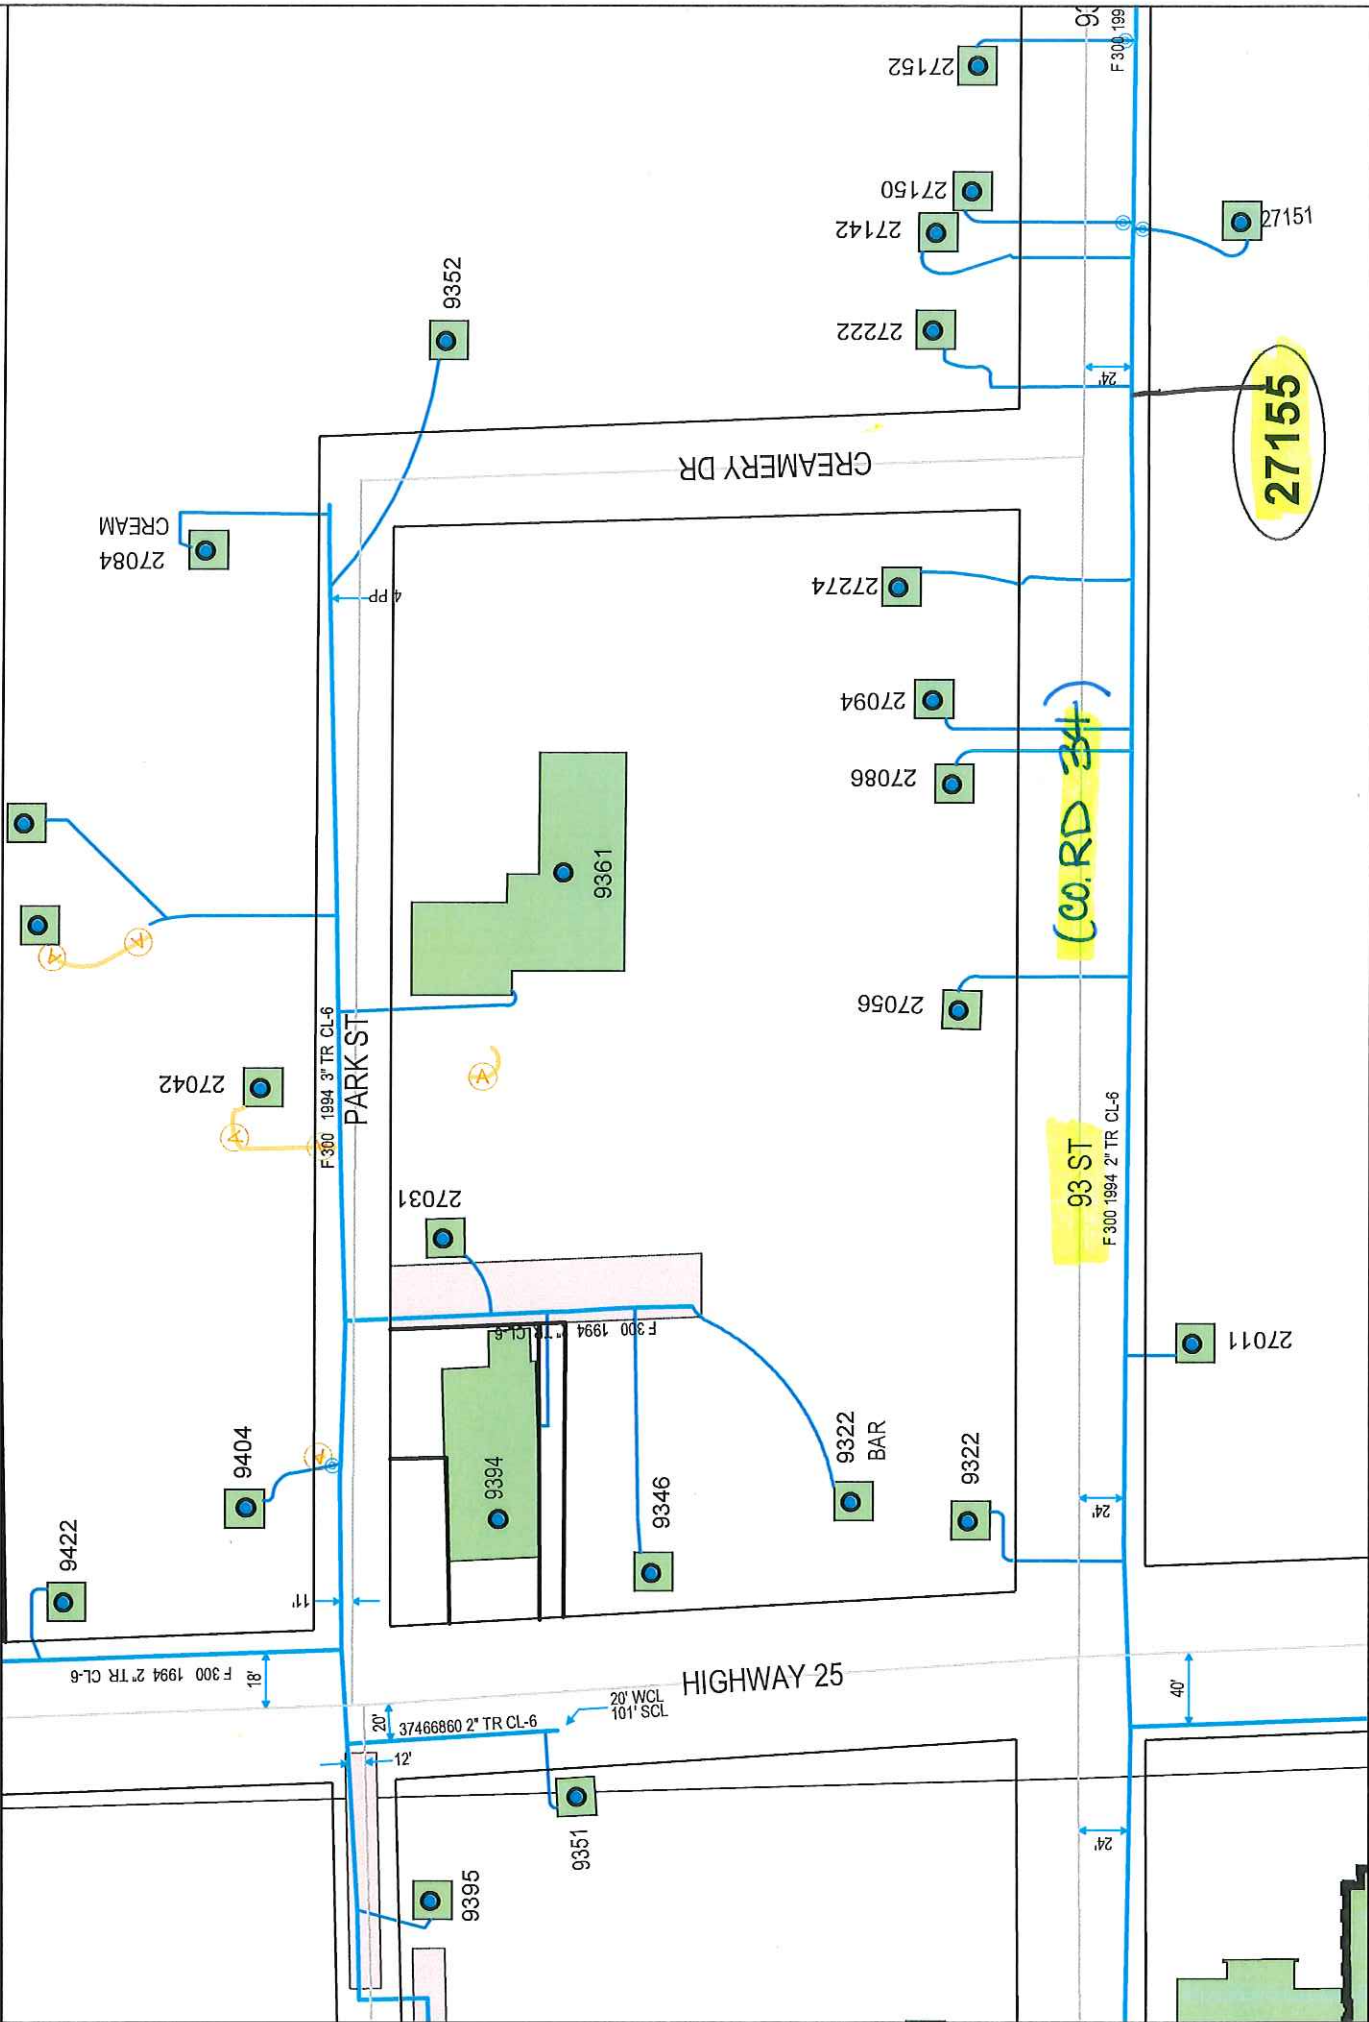

GENERAL LOCATION ONLY. DO NOT USE TO LOCATE FOR EXCAVATION. CALL 1-800-252-1166 FOR ONSITE LOCATIONS AND STAKING.

Scale: 1" = 100'
CenterPoint Energy
North

27155 93RD ST (CO RD 34)
BUCKMAN (MORRISON CO)

Plotted by: i221539
Plot Date: 6/27/2019