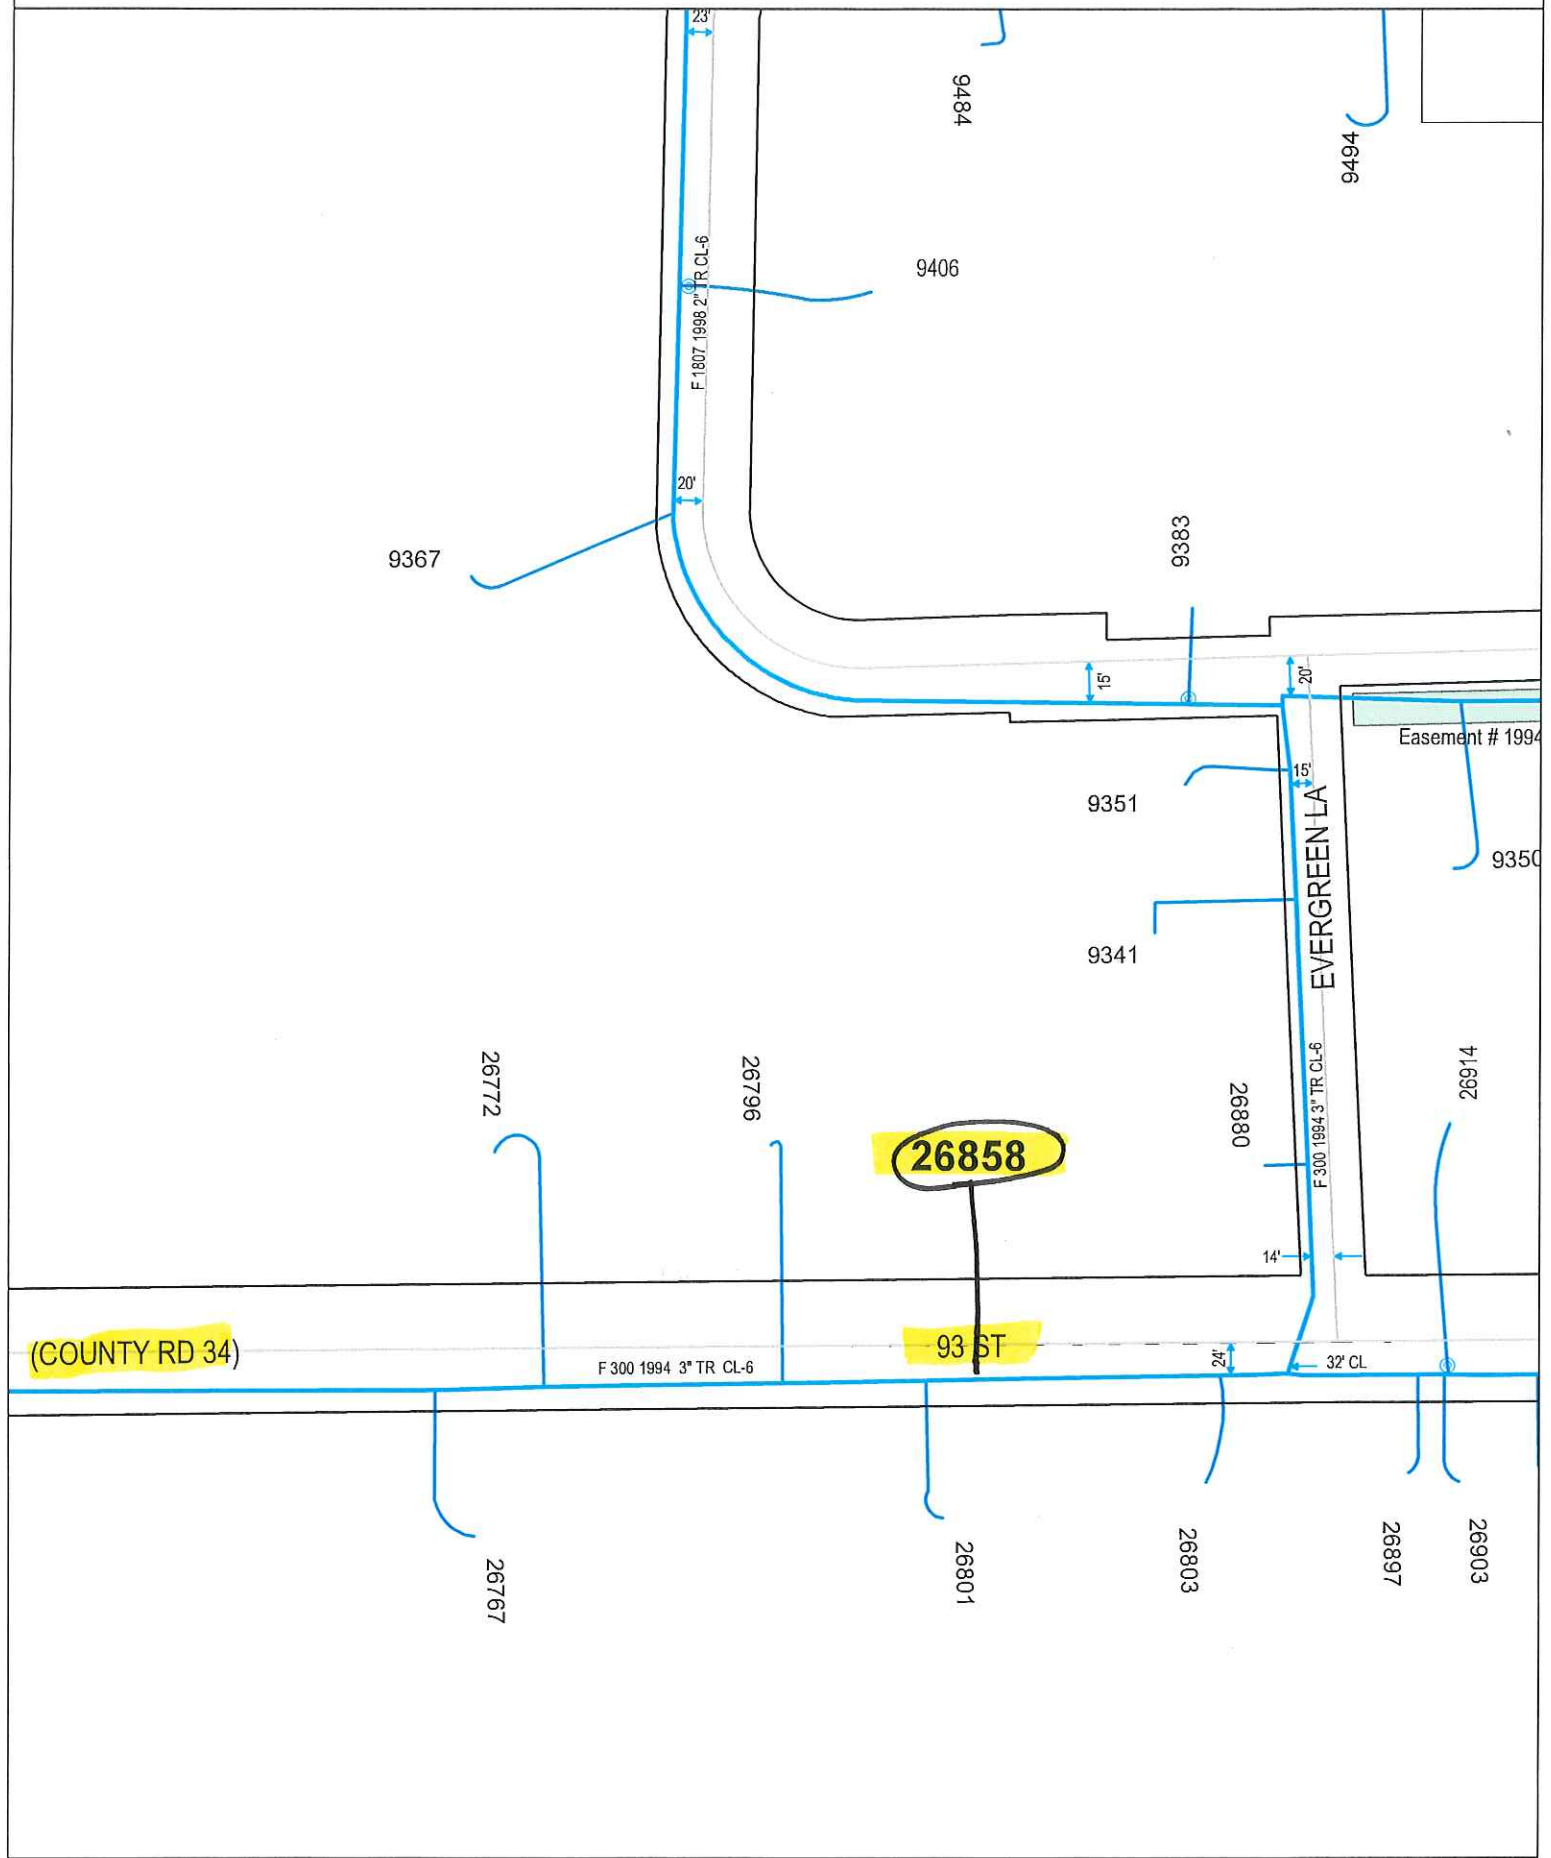

GENERAL LOCATION ONLY. DO NOT USE TO LOCATE FOR EXCAVATION. CALL 1-800-252-1166 FOR ONSITE LOCATIONS AND STAKING.

Plotted by: i222382

Plot Date: 9/30/2019

26858 93RD ST (MORRISON CO RD 34)

BUCKMAN, MN 56364

Scale: 1" : 100'