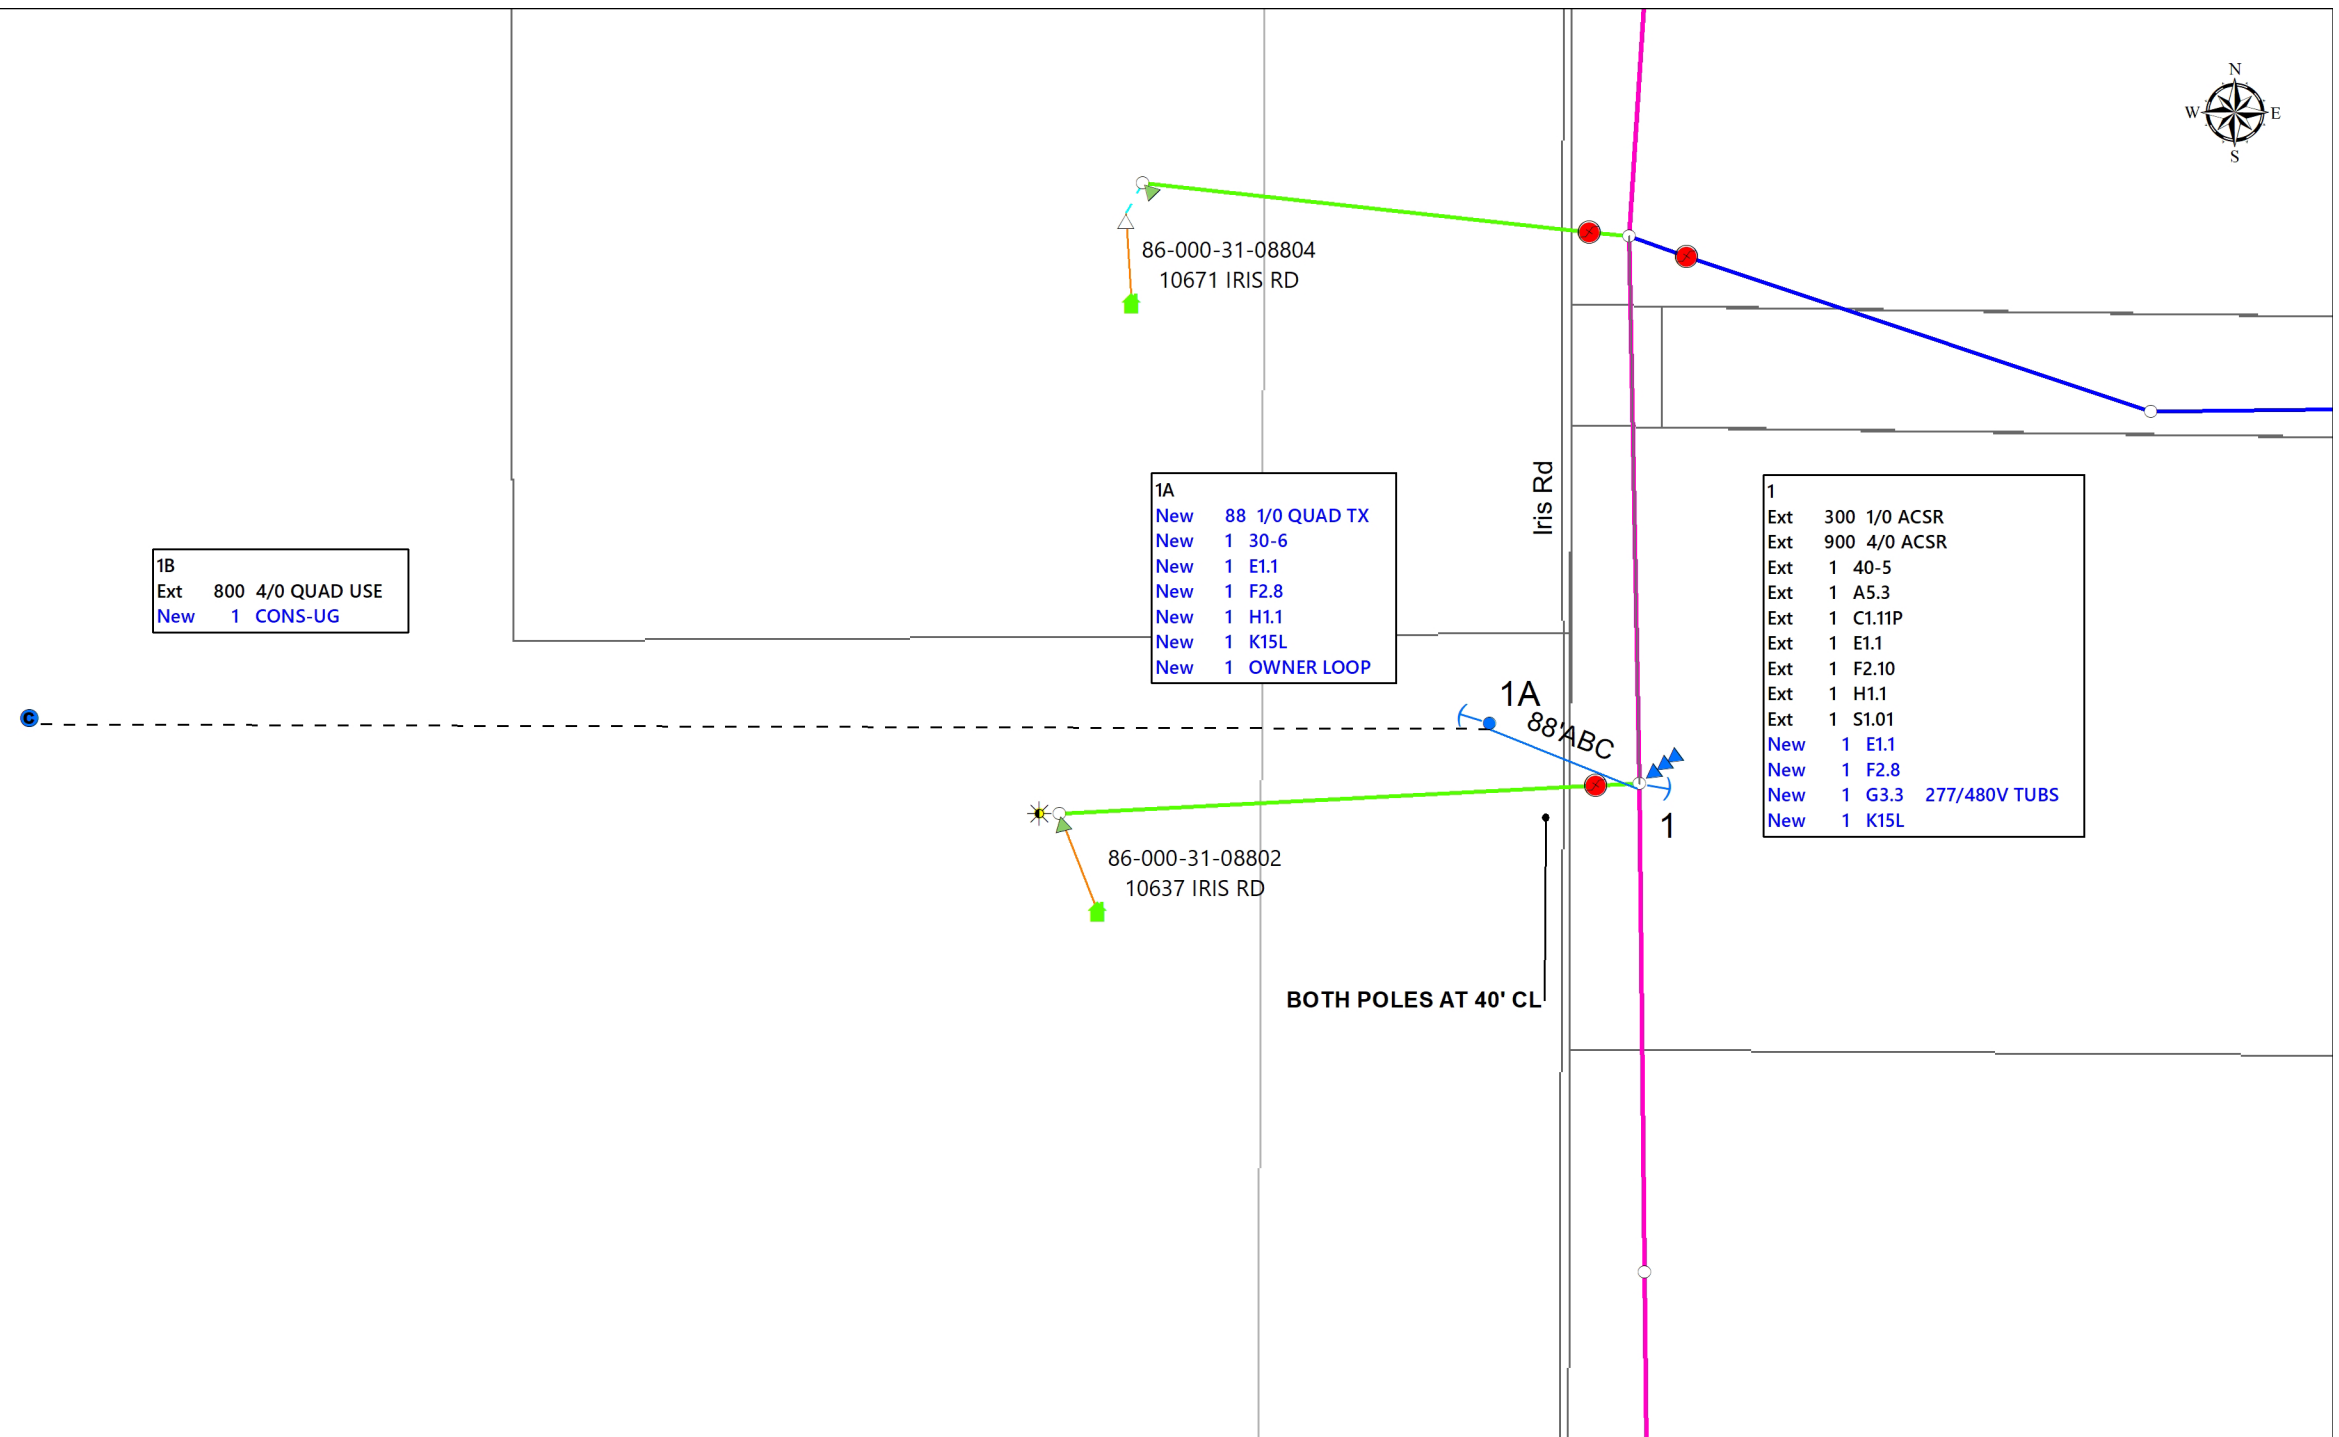

1B	
Ext	800 4/0 QUAD USE
New	1 CONS-UG

1A	
New	88 1/0 QUAD TX
New	1 30-6
New	1 E1.1
New	1 F2.8
New	1 H1.1
New	1 K15L
New	1 OWNER LOOP

1	
Ext	300 1/0 ACSR
Ext	900 4/0 ACSR
Ext	1 40-5
Ext	1 A5.3
Ext	1 C1.11P
Ext	1 E1.1
Ext	1 F2.10
Ext	1 H1.1
Ext	1 S1.01
New	1 E1.1
New	1 F2.8
New	1 G3.3 277/480V TUBS
New	1 K15L

86-000-31-08804
10671 IRIS RD

86-000-31-08802
10637 IRIS RD

Iris Rd

1A
88' ABC

1

BOTH POLES AT 40' CL