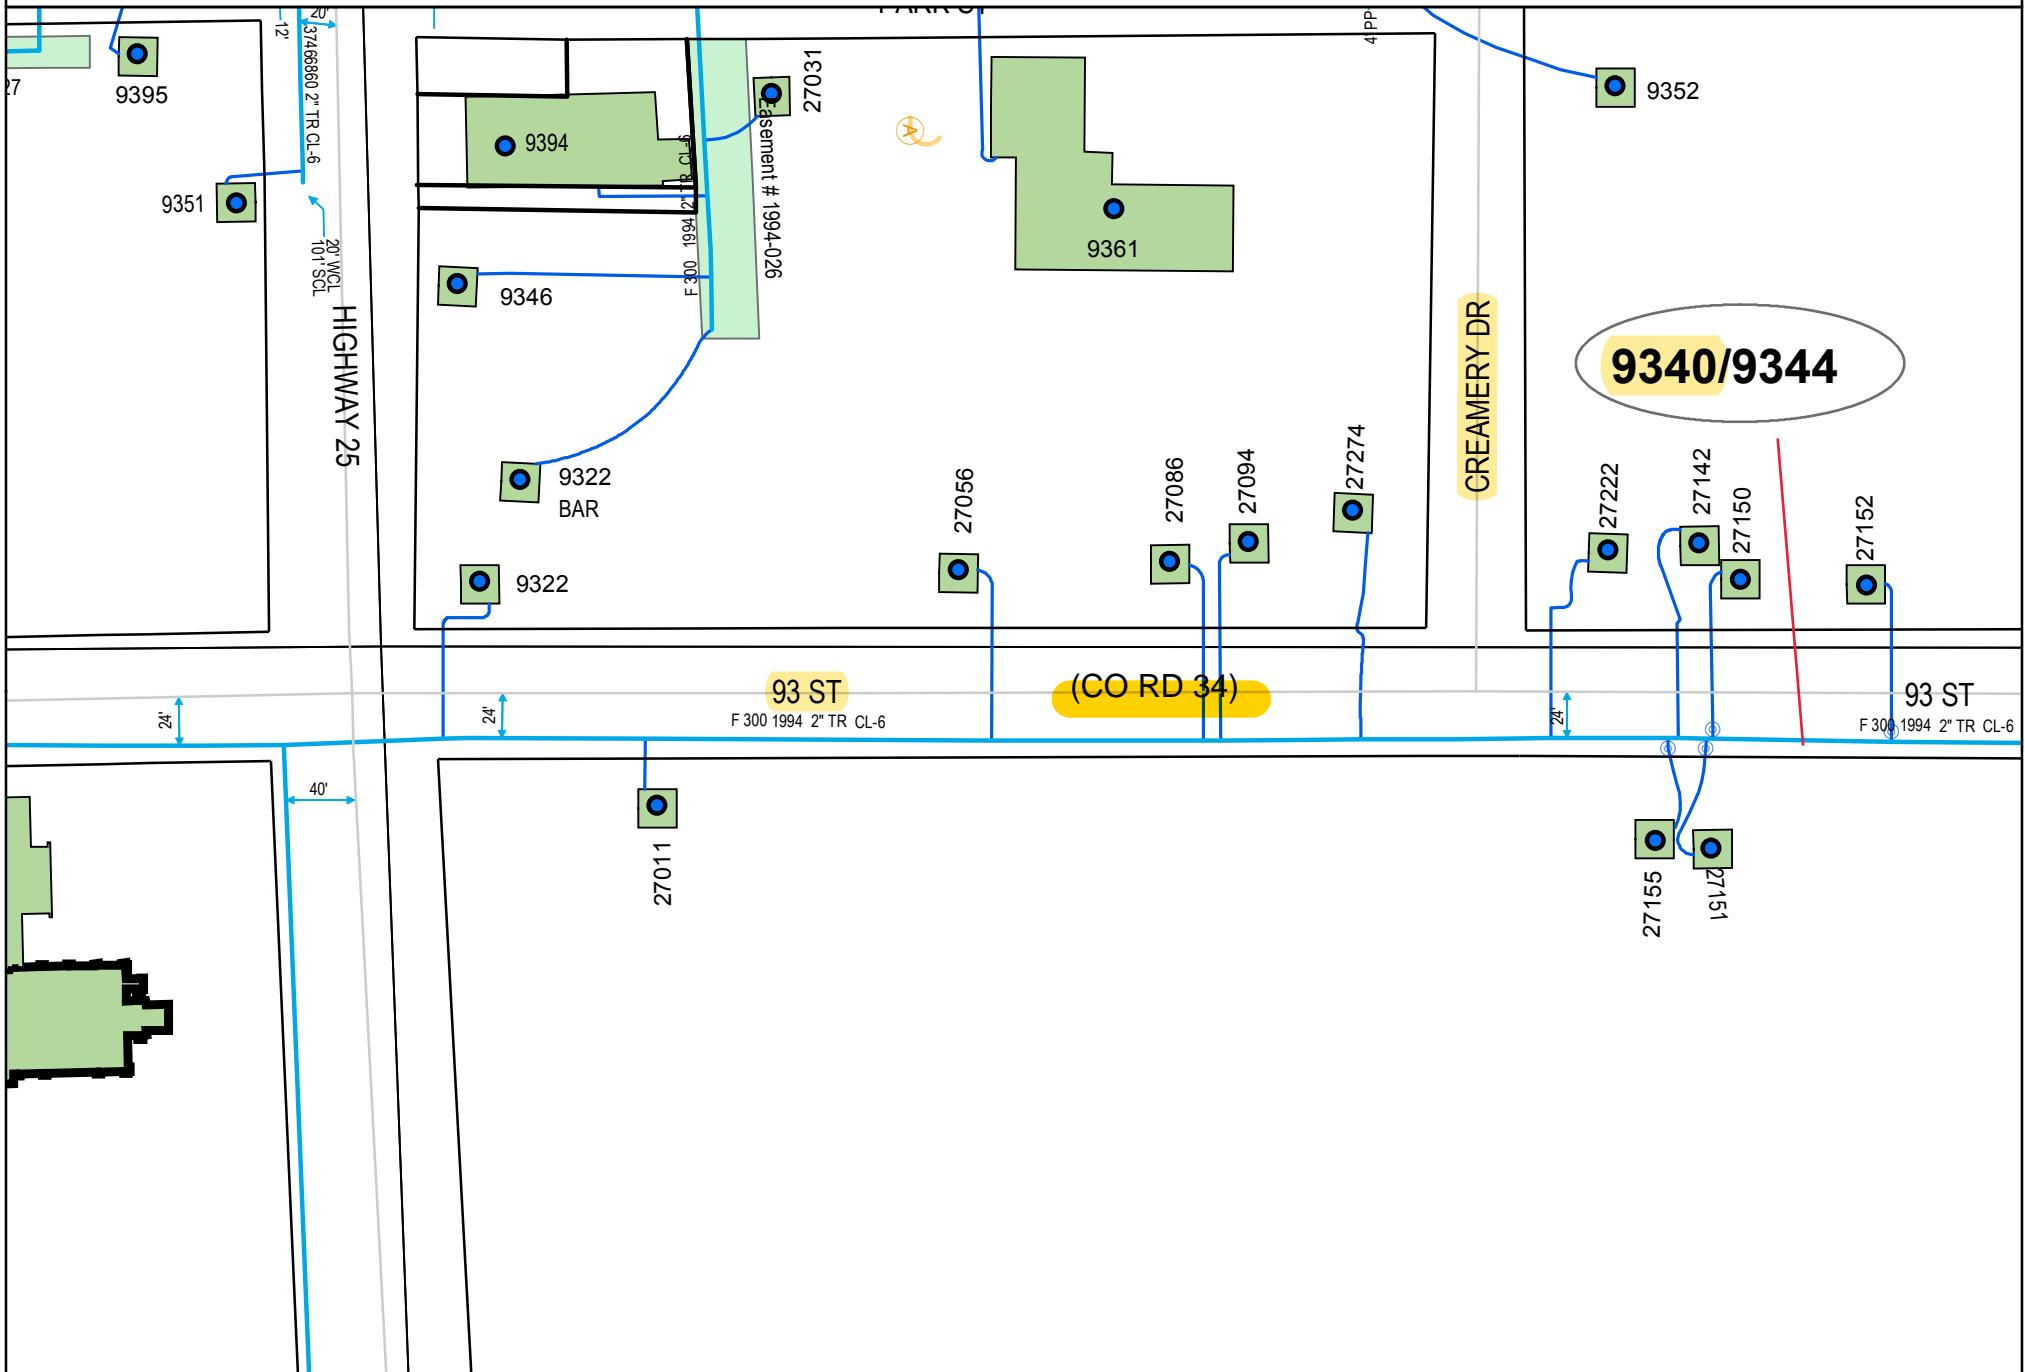

GENERAL LOCATION ONLY. DO NOT USE TO LOCATE FOR EXCAVATION. CALL 1-800-252-1166 FOR ONSITE LOCATIONS AND STAKING.

Plotted by: i221539

Plot Date: 9/16/2020

9340 9344 CREAMERY DR (CO RD 34)

BUCKMAN (MORRISON CO)

Scale: 1" : 100'