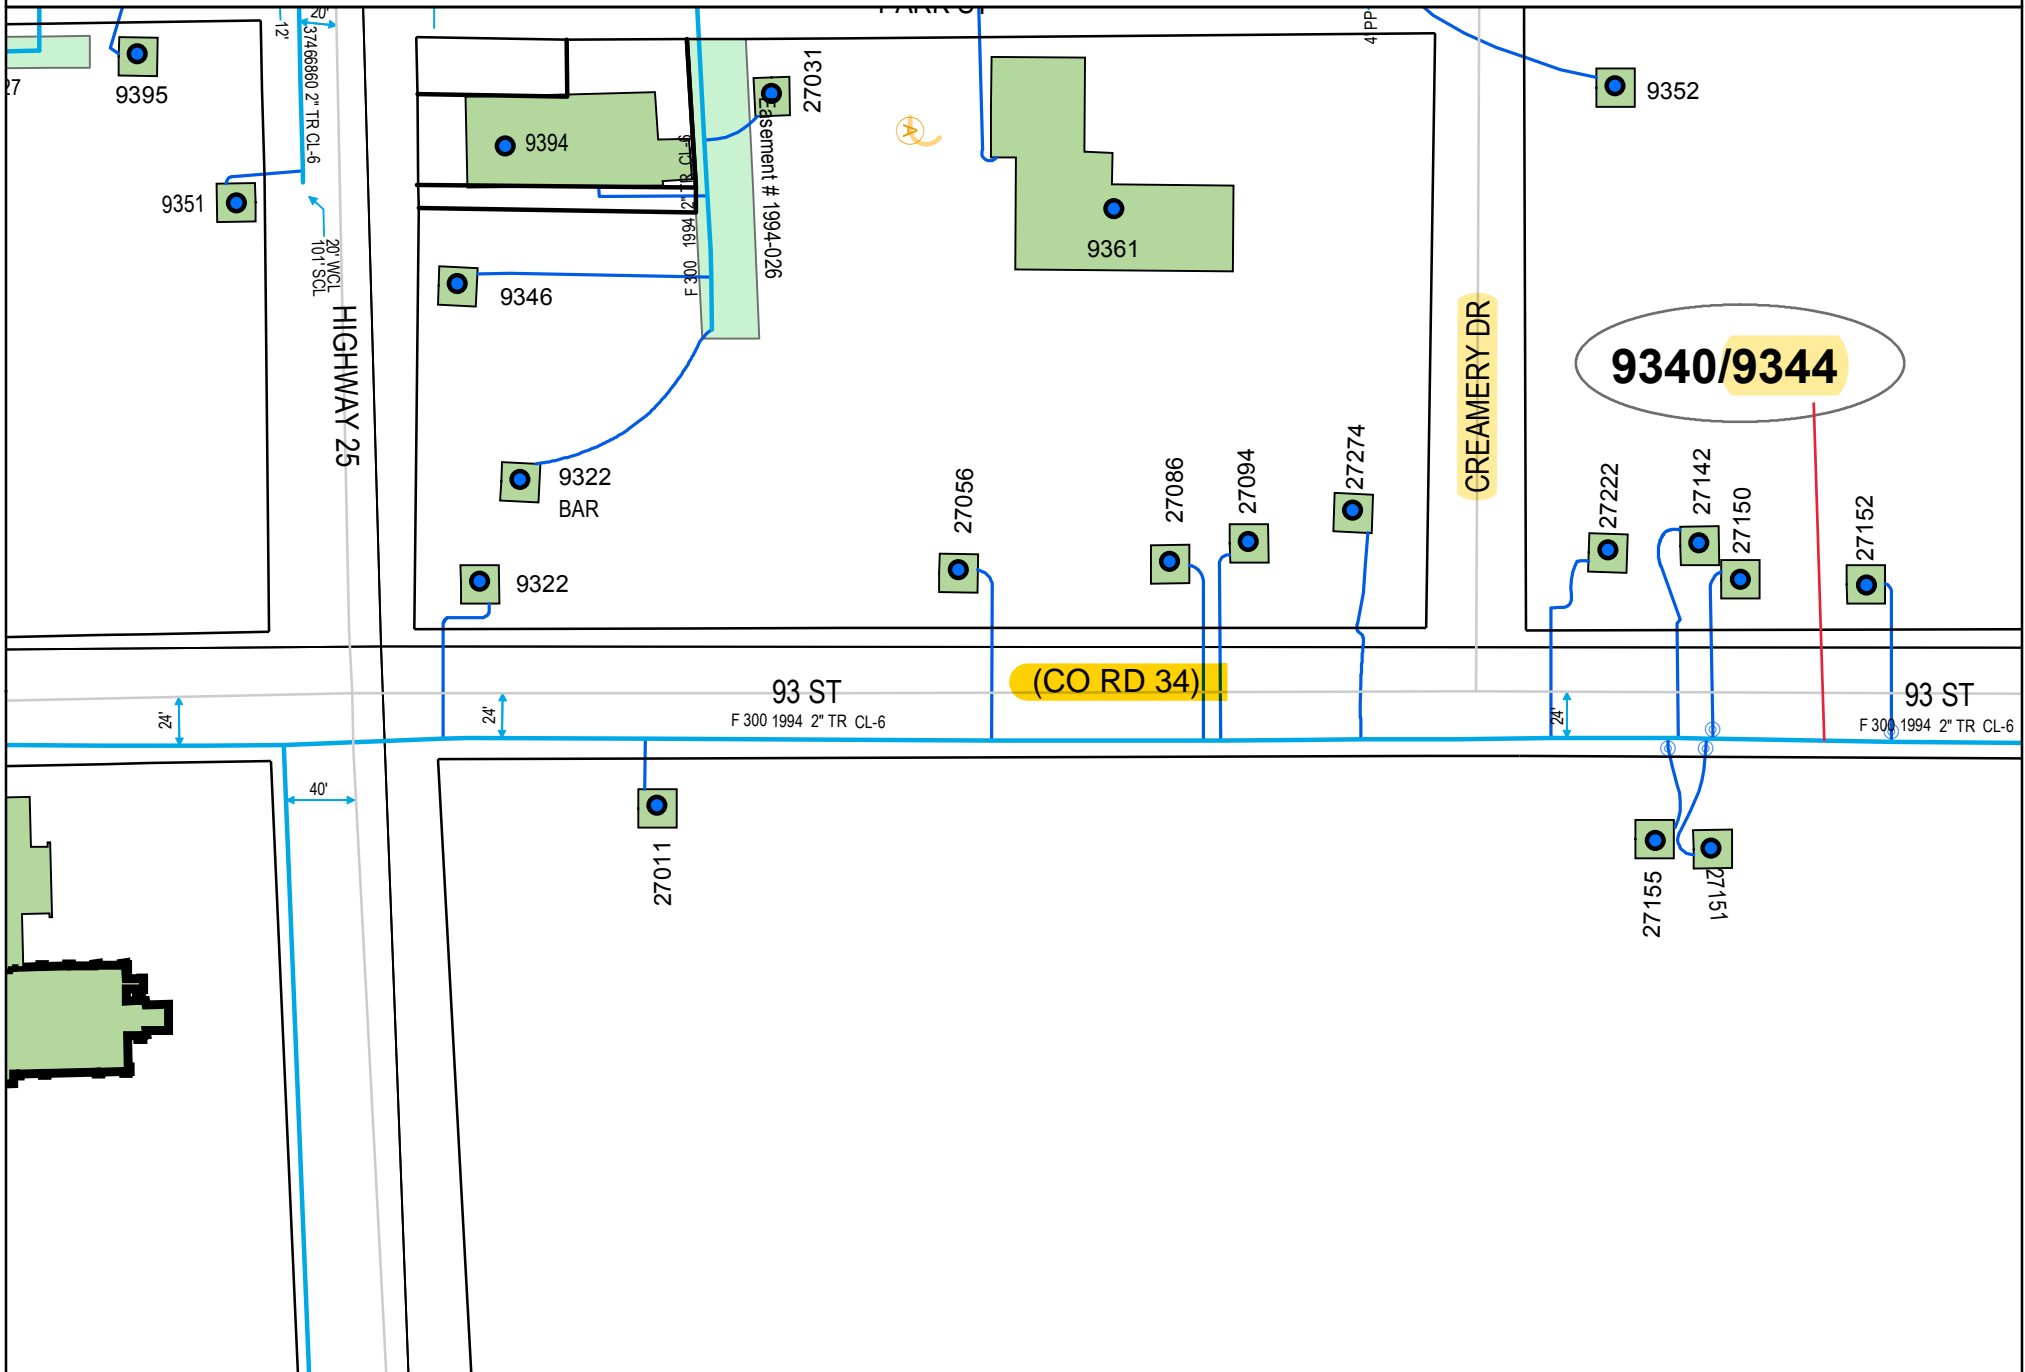

GENERAL LOCATION ONLY. DO NOT USE TO LOCATE FOR EXCAVATION. CALL 1-800-252-1166 FOR ONSITE LOCATIONS AND STAKING.

Plotted by: i221539

Plot Date: 9/16/2020

9340 9344 CREAMERY DR (CO RD 34)

BUCKMAN (MORRISON CO)

Scale: 1" : 100'