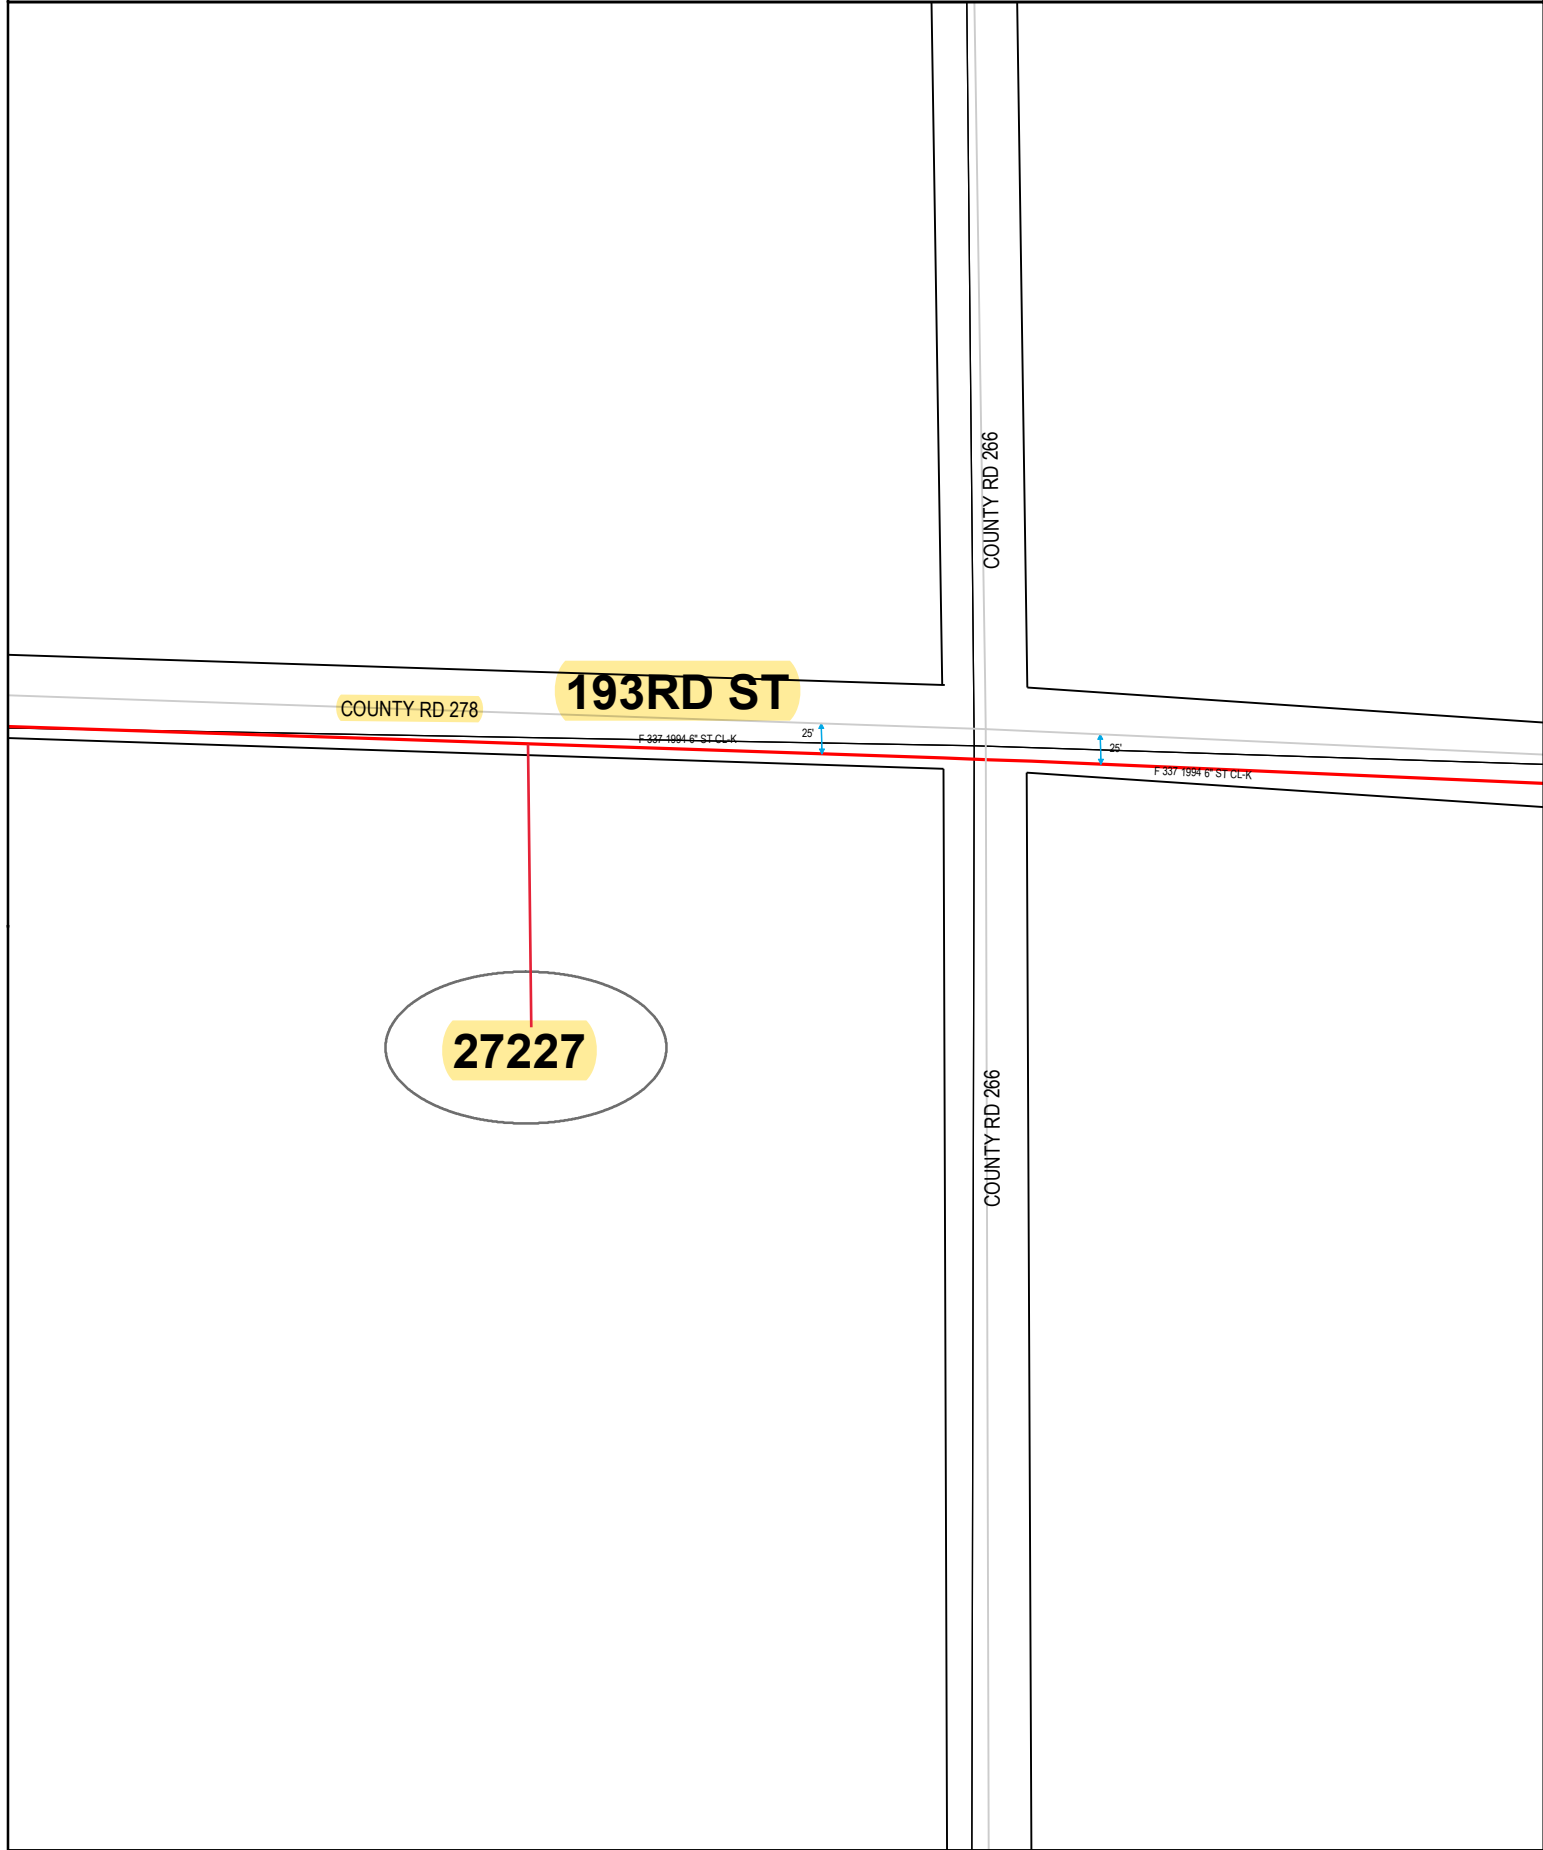

GENERAL LOCATION ONLY. DO NOT USE TO LOCATE FOR EXCAVATION. CALL 1-800-252-1166 FOR ONSITE LOCATIONS AND STAKING.

Plotted by: i221539

Plot Date: 11/3/2020

**27227 193RD ST (CO RD 278)**

BUH TWP (MORRISON CO)

Scale: 1" : 150'