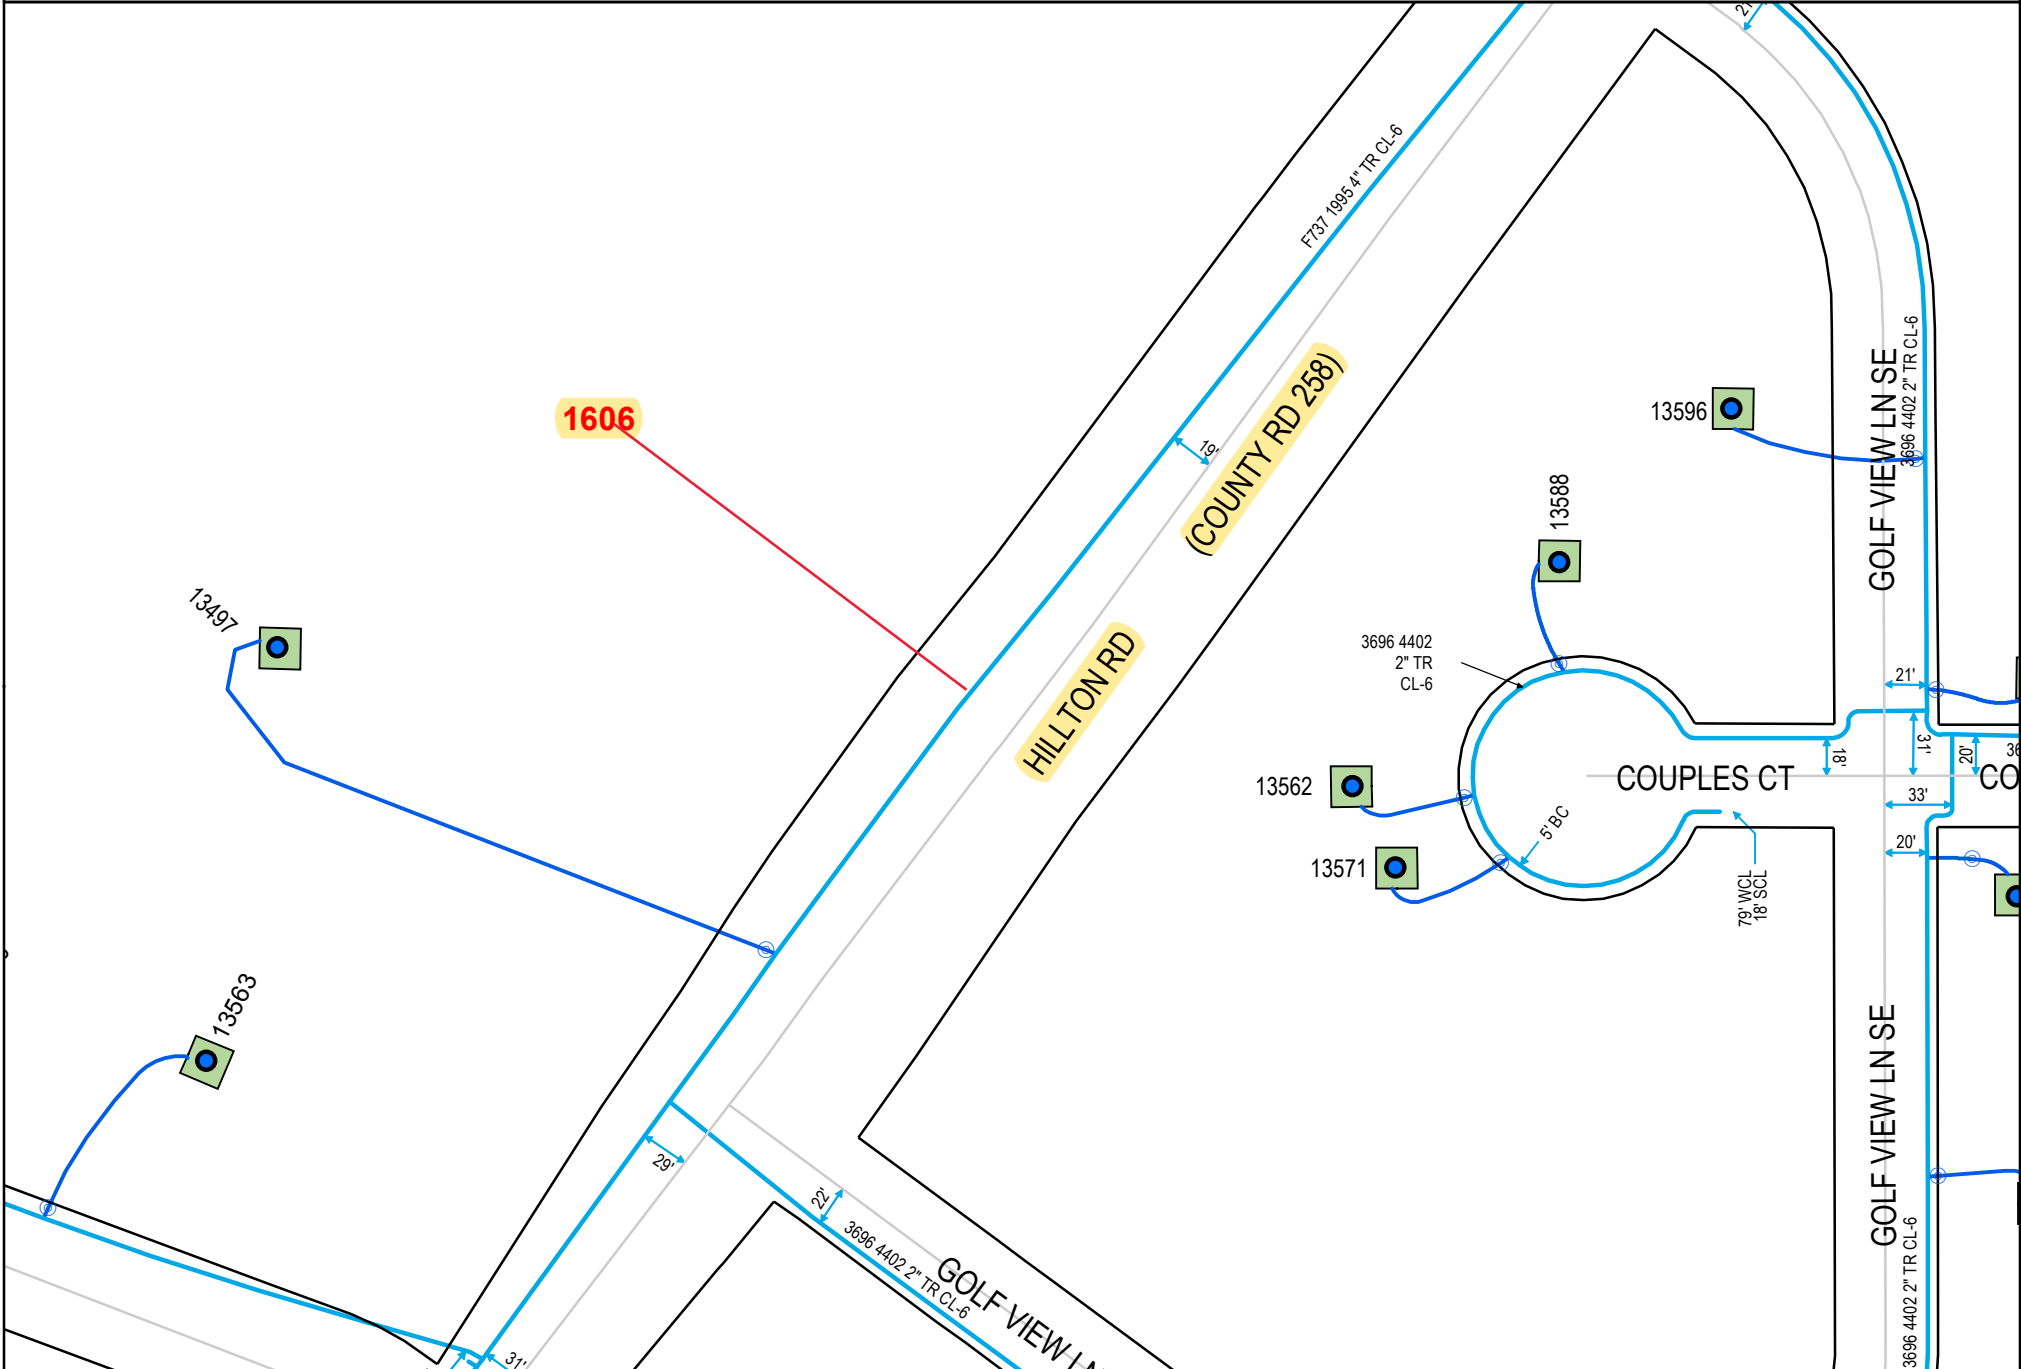

GENERAL LOCATION ONLY. DO NOT USE TO LOCATE FOR EXCAVATION. CALL 1-800-252-1166 FOR ONSITE LOCATIONS AND STAKING.

Plotted by: i220277

Plot Date: 5/4/2021

1606 HILLTON RD

LITTLE FALLS MN 56345

MORRISON COUNTY

Scale: 1" : 94'