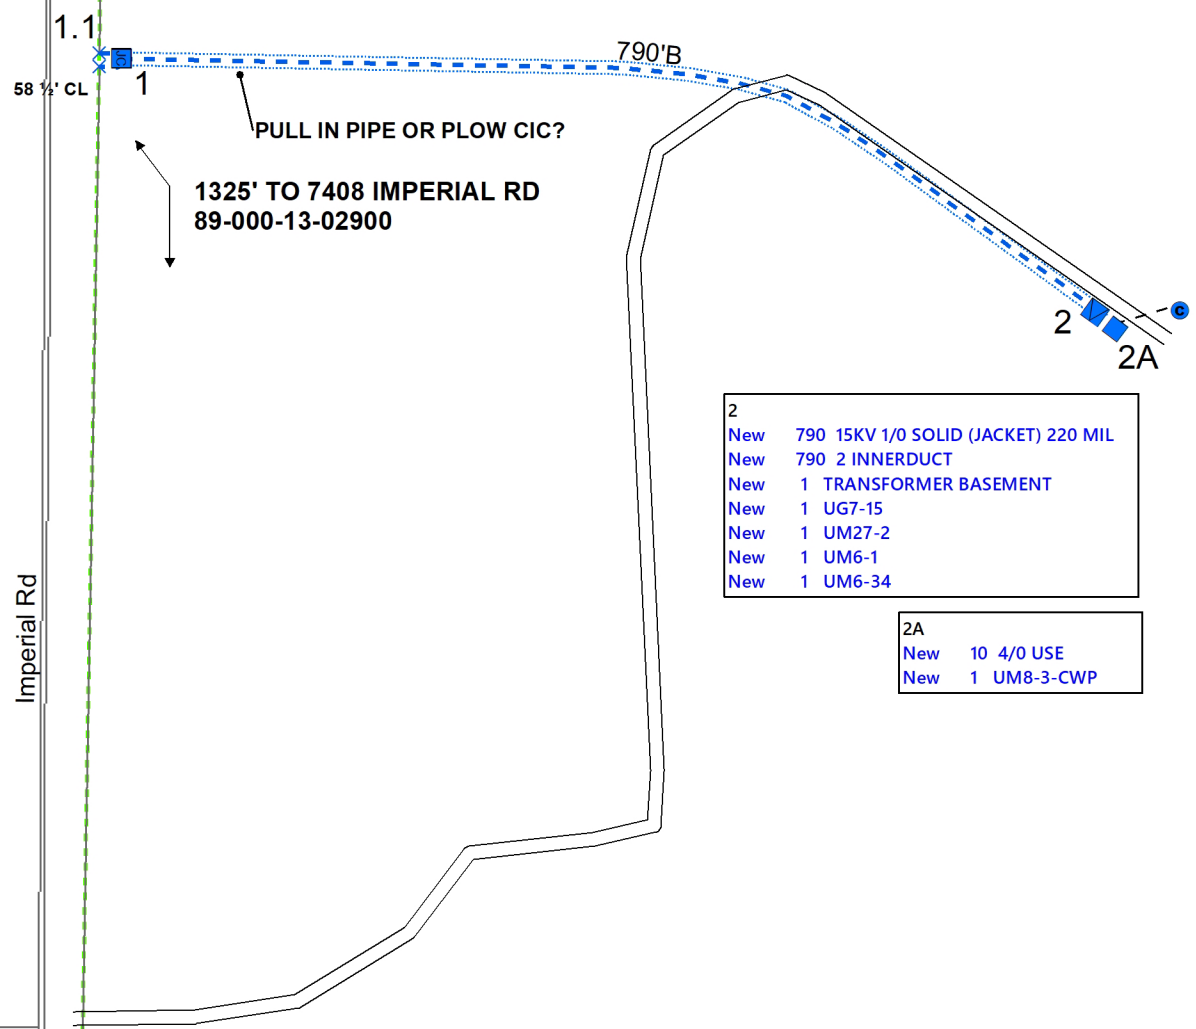

- 1.1
- Ext 2000 1/0 25KV JAC
- New 2 UM6-28-2
- New 15 15KV 1/0 SOLID (JACKET) 220 MIL

- 1
- New 15 15KV 1/0 SOLID (JACKET) 220 MIL
- New 1 UM27-2
- New 2 UM3-14
- New 3 UM6-1
- New 1 UM6-10-15
- New 1 UM6-22-15

- 2
- New 790 15KV 1/0 SOLID (JACKET) 220 MIL
- New 790 2 INNERDUCT
- New 1 TRANSFORMER BASEMENT
- New 1 UG7-15
- New 1 UM27-2
- New 1 UM6-1
- New 1 UM6-34

- 2A
- New 10 4/0 USE
- New 1 UM8-3-CWP