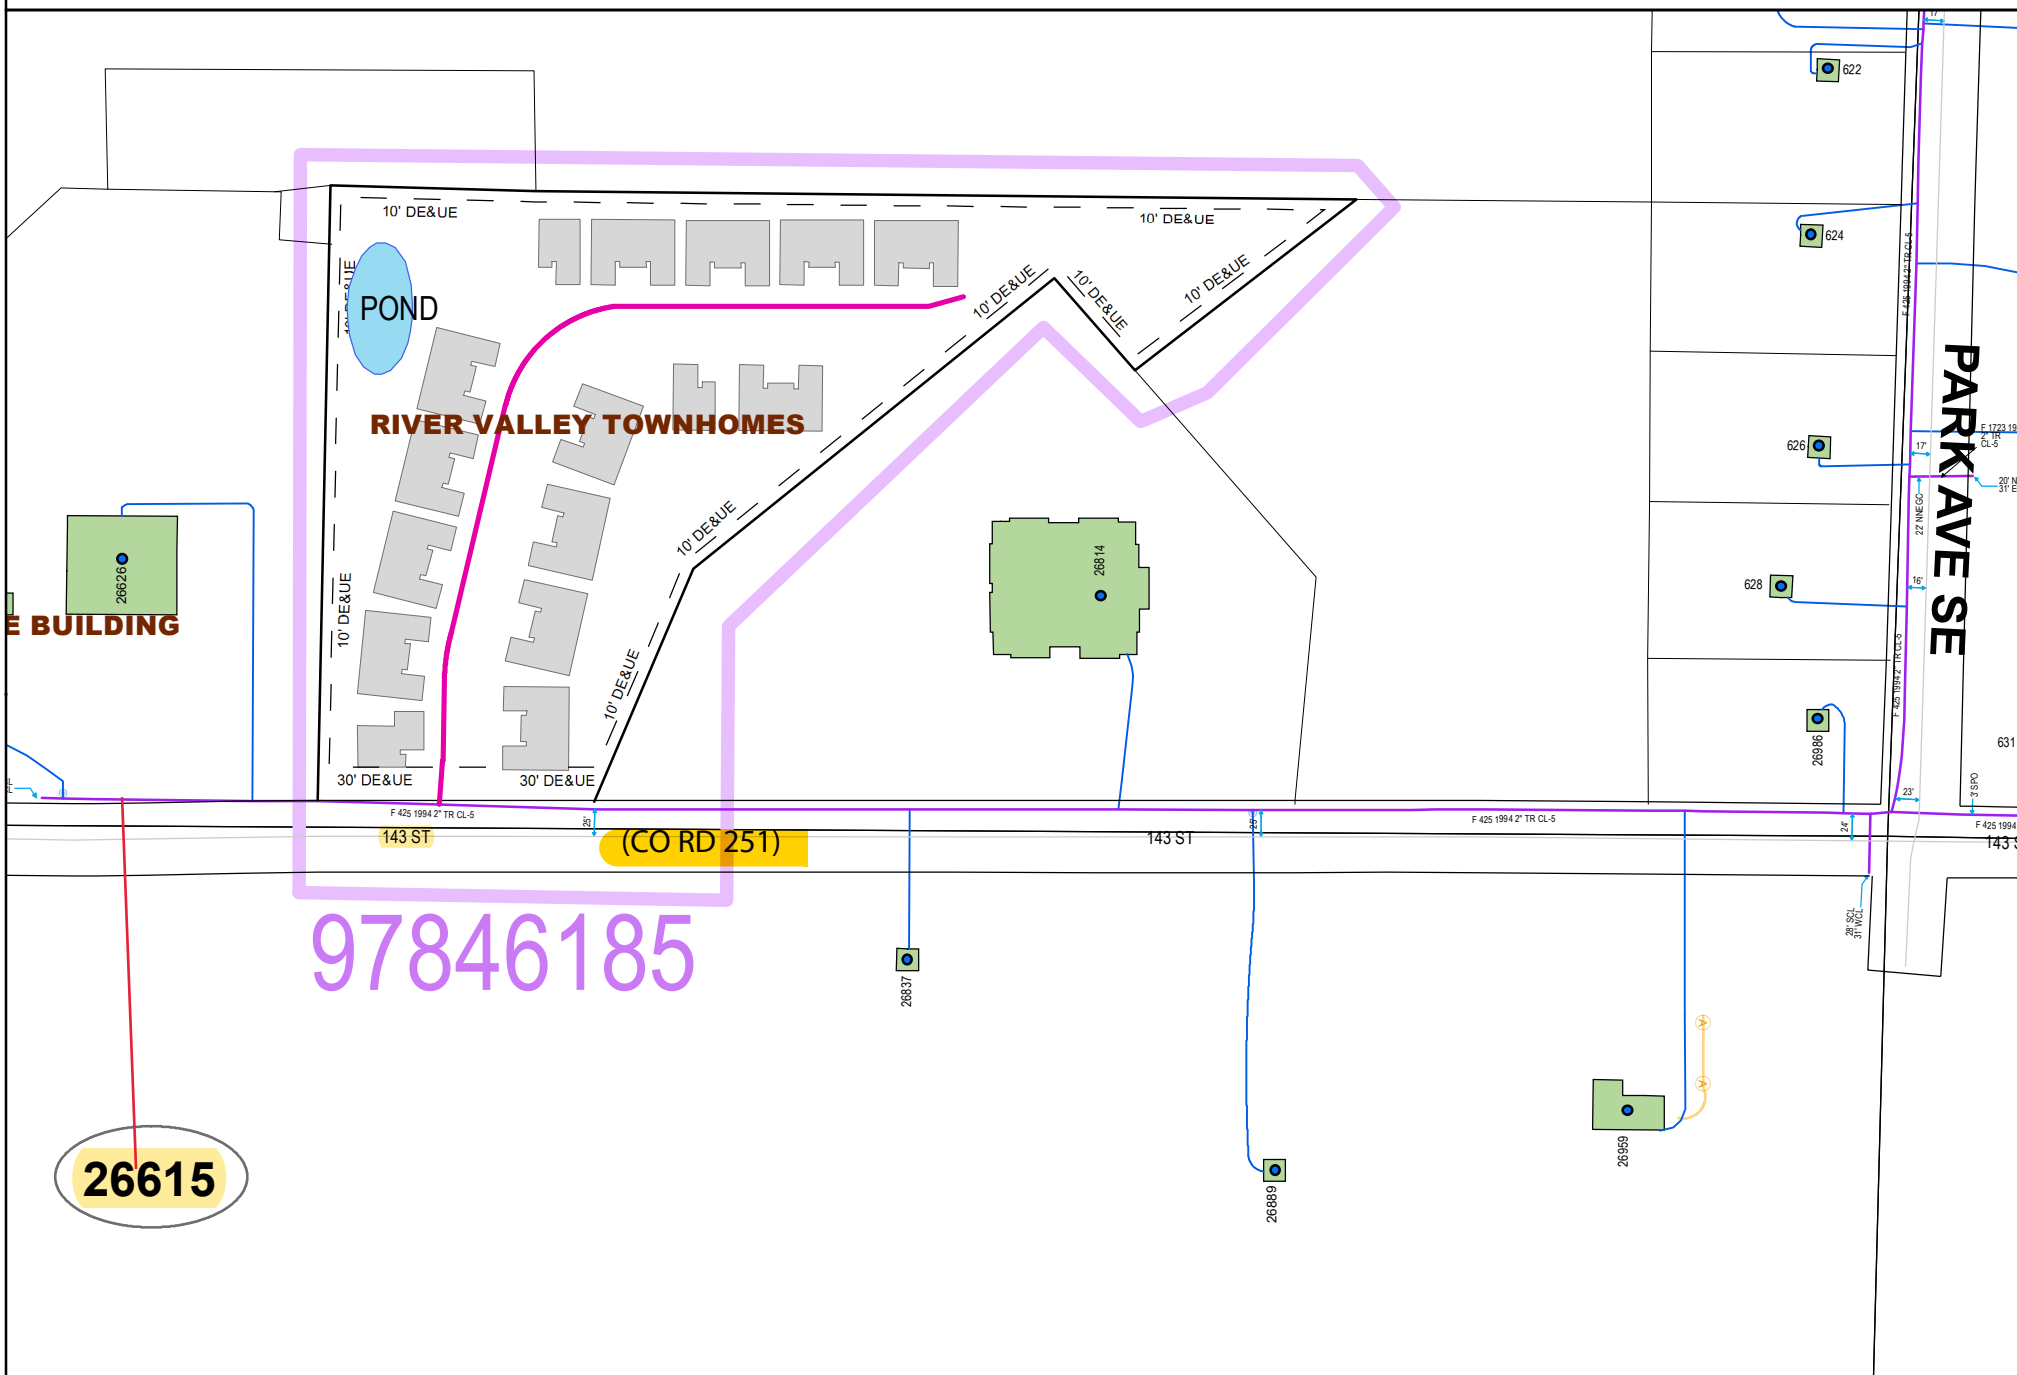

GENERAL LOCATION ONLY. DO NOT USE TO LOCATE FOR EXCAVATION. CALL 1-800-252-1166 FOR ONSITE LOCATIONS AND STAKING.

Plotted by: i221539

Plot Date: 7/27/2021

26615 143RD ST (CO RD 251)

PIERZ (MORRISON CO.)

Scale: 1" : 175'