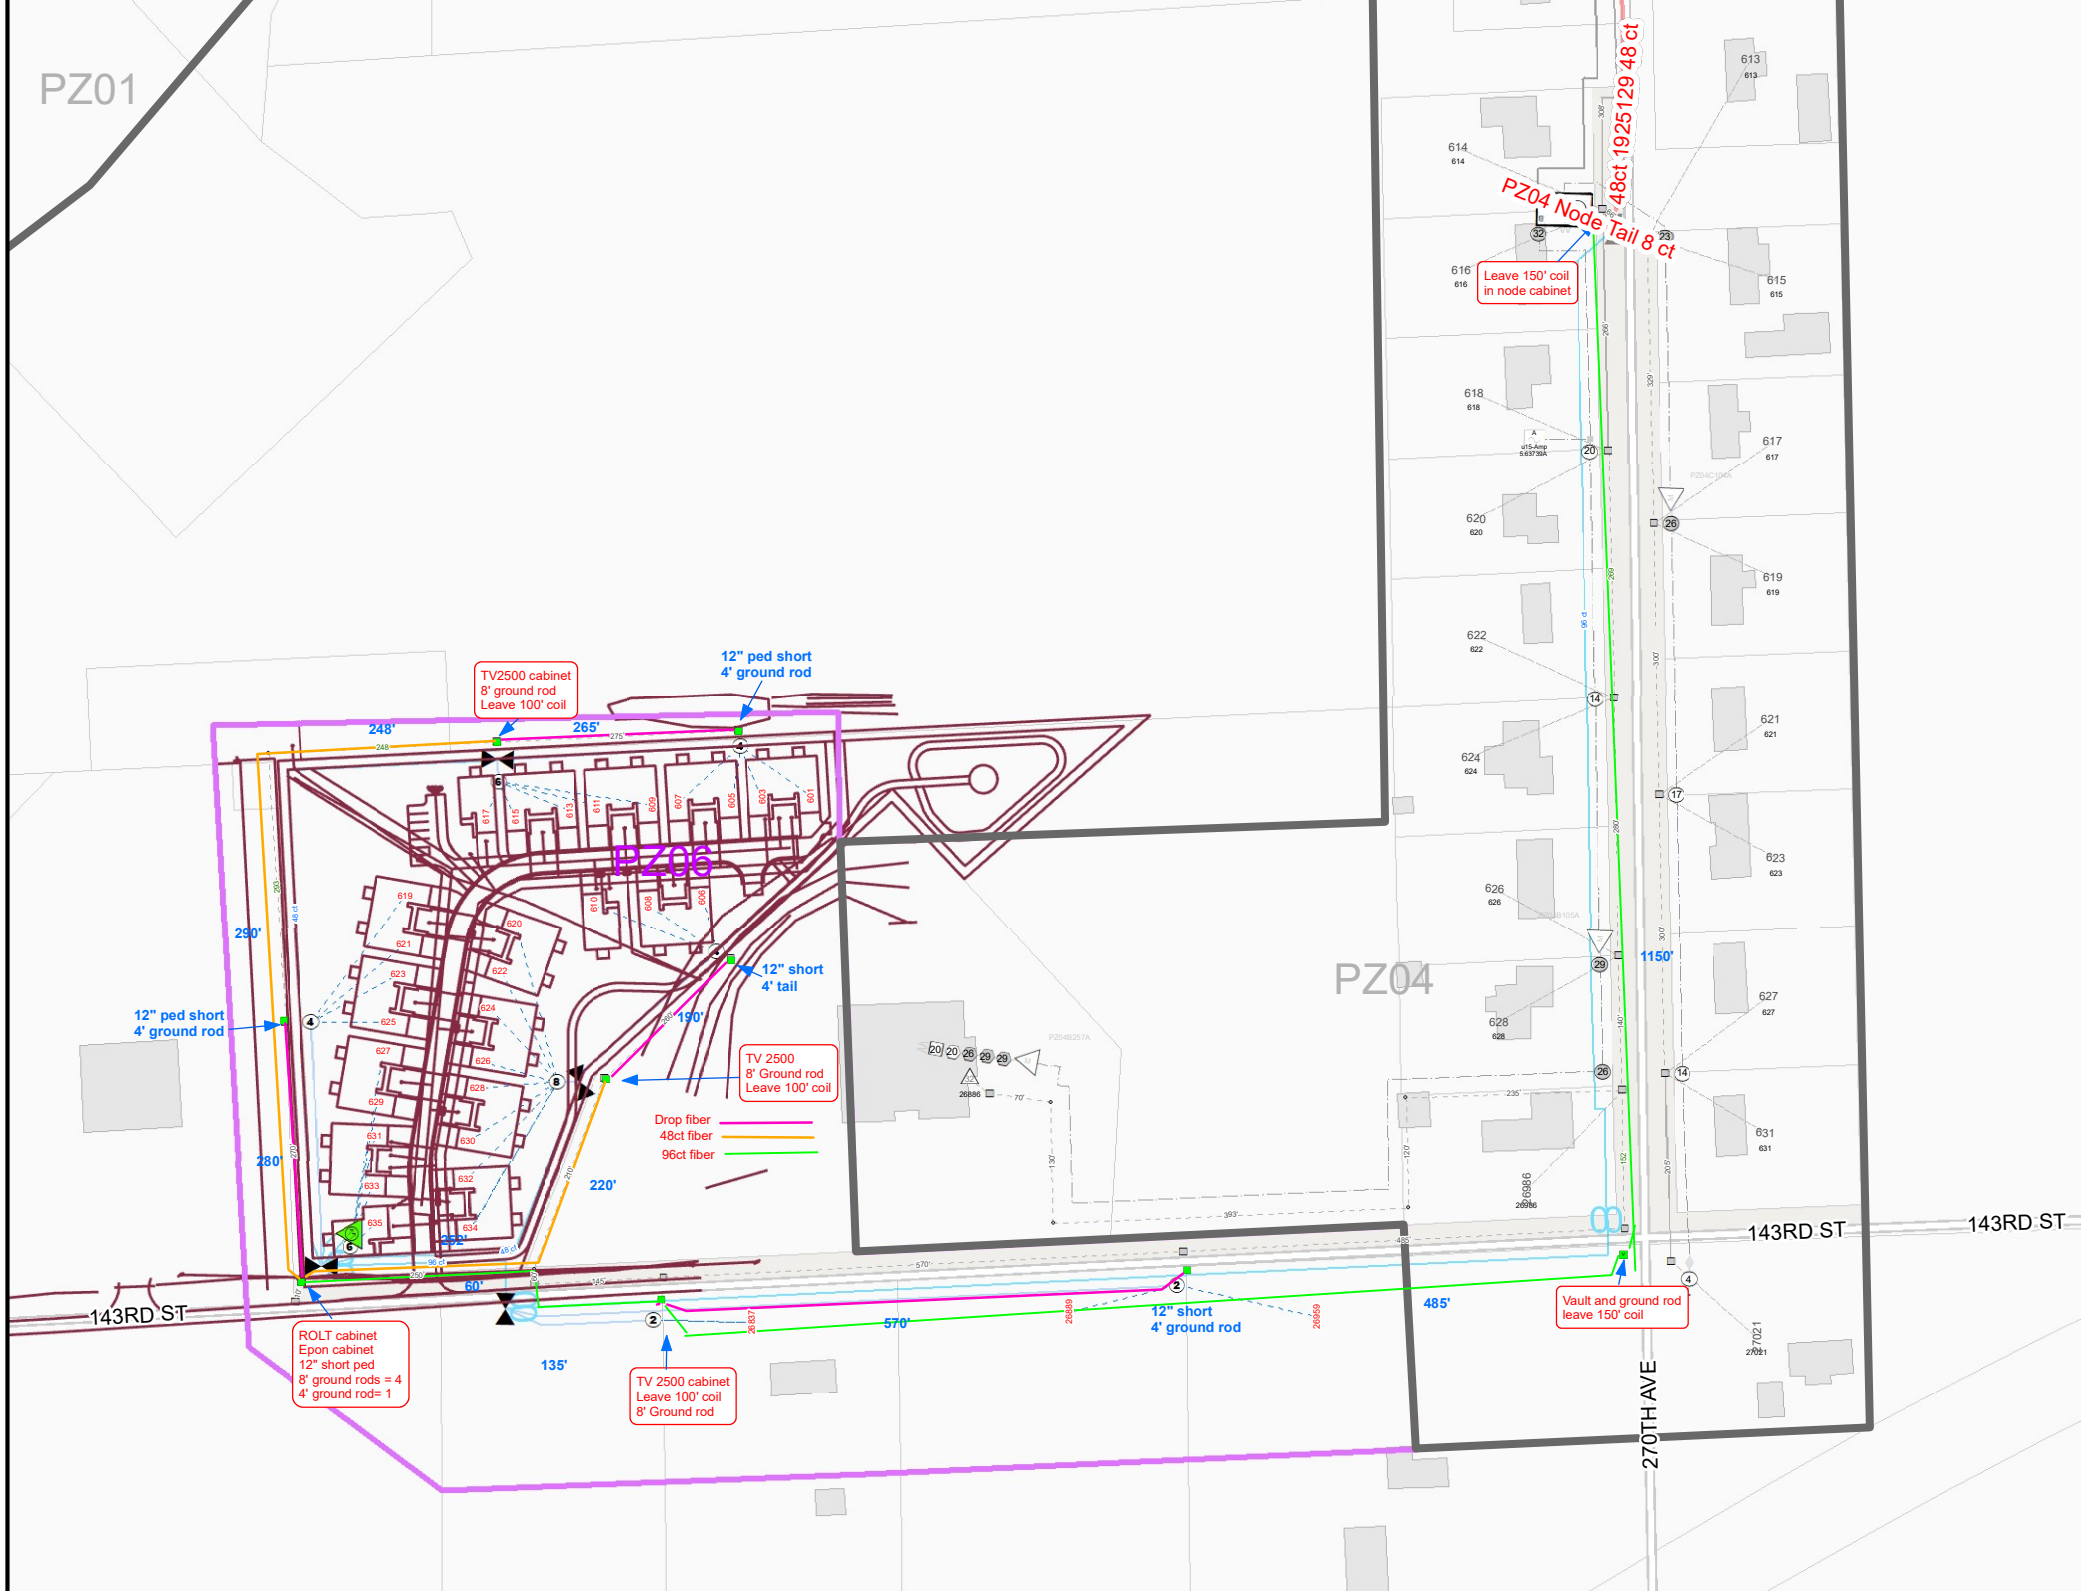

PZ01

TV2500 cabinet
8' ground rod
Leave 100' coil

12" ped short
4' ground rod

PZ03

12" short
4' tail

TV 2500
8" Ground rod
Leave 100' coil

Drop fiber
48ct fiber
96ct fiber

TV 2500 cabinet
Leave 100' coil
8" Ground rod

PZ04 Node Tail 8 ct

Leave 150' coil
in node cabinet

Vault and ground rod
leave 150' coil

143RD ST

143RD ST

143RD ST

270TH AVE

48ct 1925129 48 ct

PZ04