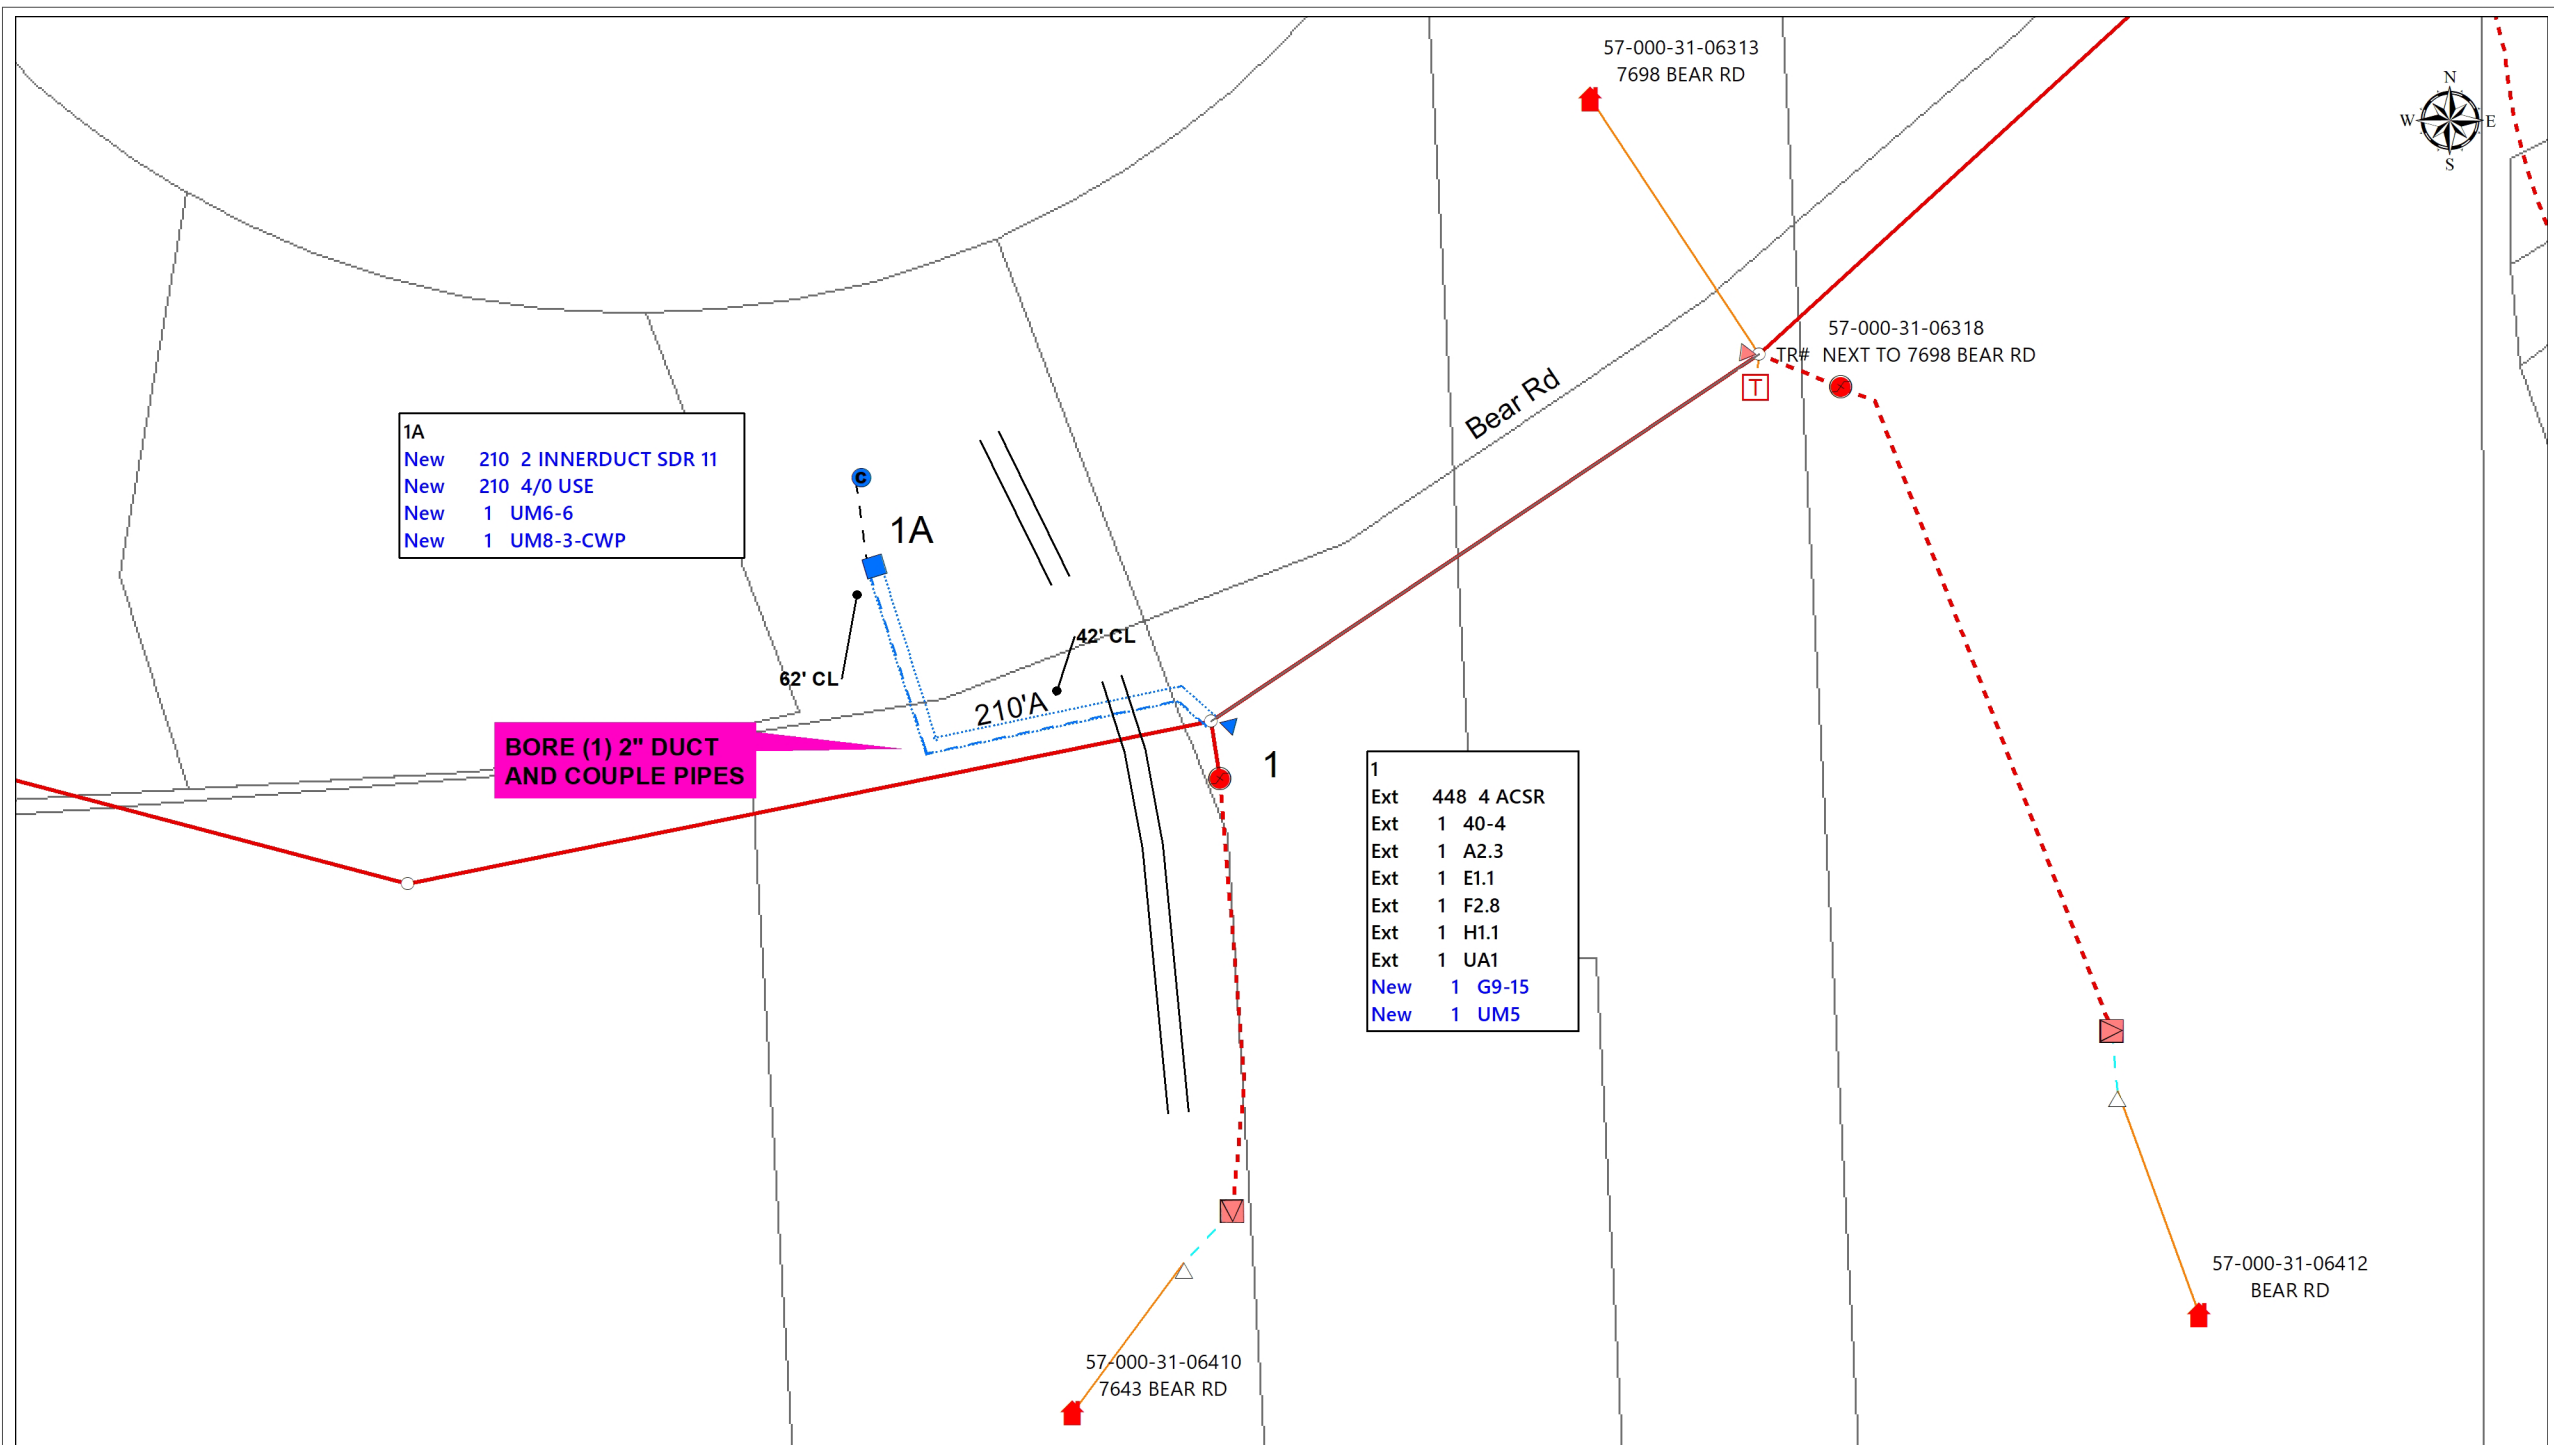

1A
New 210 2 INNERDUCT SDR 11
New 210 4/0 USE
New 1 UM6-6
New 1 UM8-3-CWP

1
Ext 448 4 ACSR
Ext 1 40-4
Ext 1 A2.3
Ext 1 E1.1
Ext 1 F2.8
Ext 1 H1.1
Ext 1 UA1
New 1 G9-15
New 1 UM5

BORE (1) 2" DUCT AND COUPLE PIPES

57-000-31-06313
7698 BEAR RD

57-000-31-06318
TR# NEXT TO 7698 BEAR RD

57-000-31-06410
7643 BEAR RD

57-000-31-06412
BEAR RD