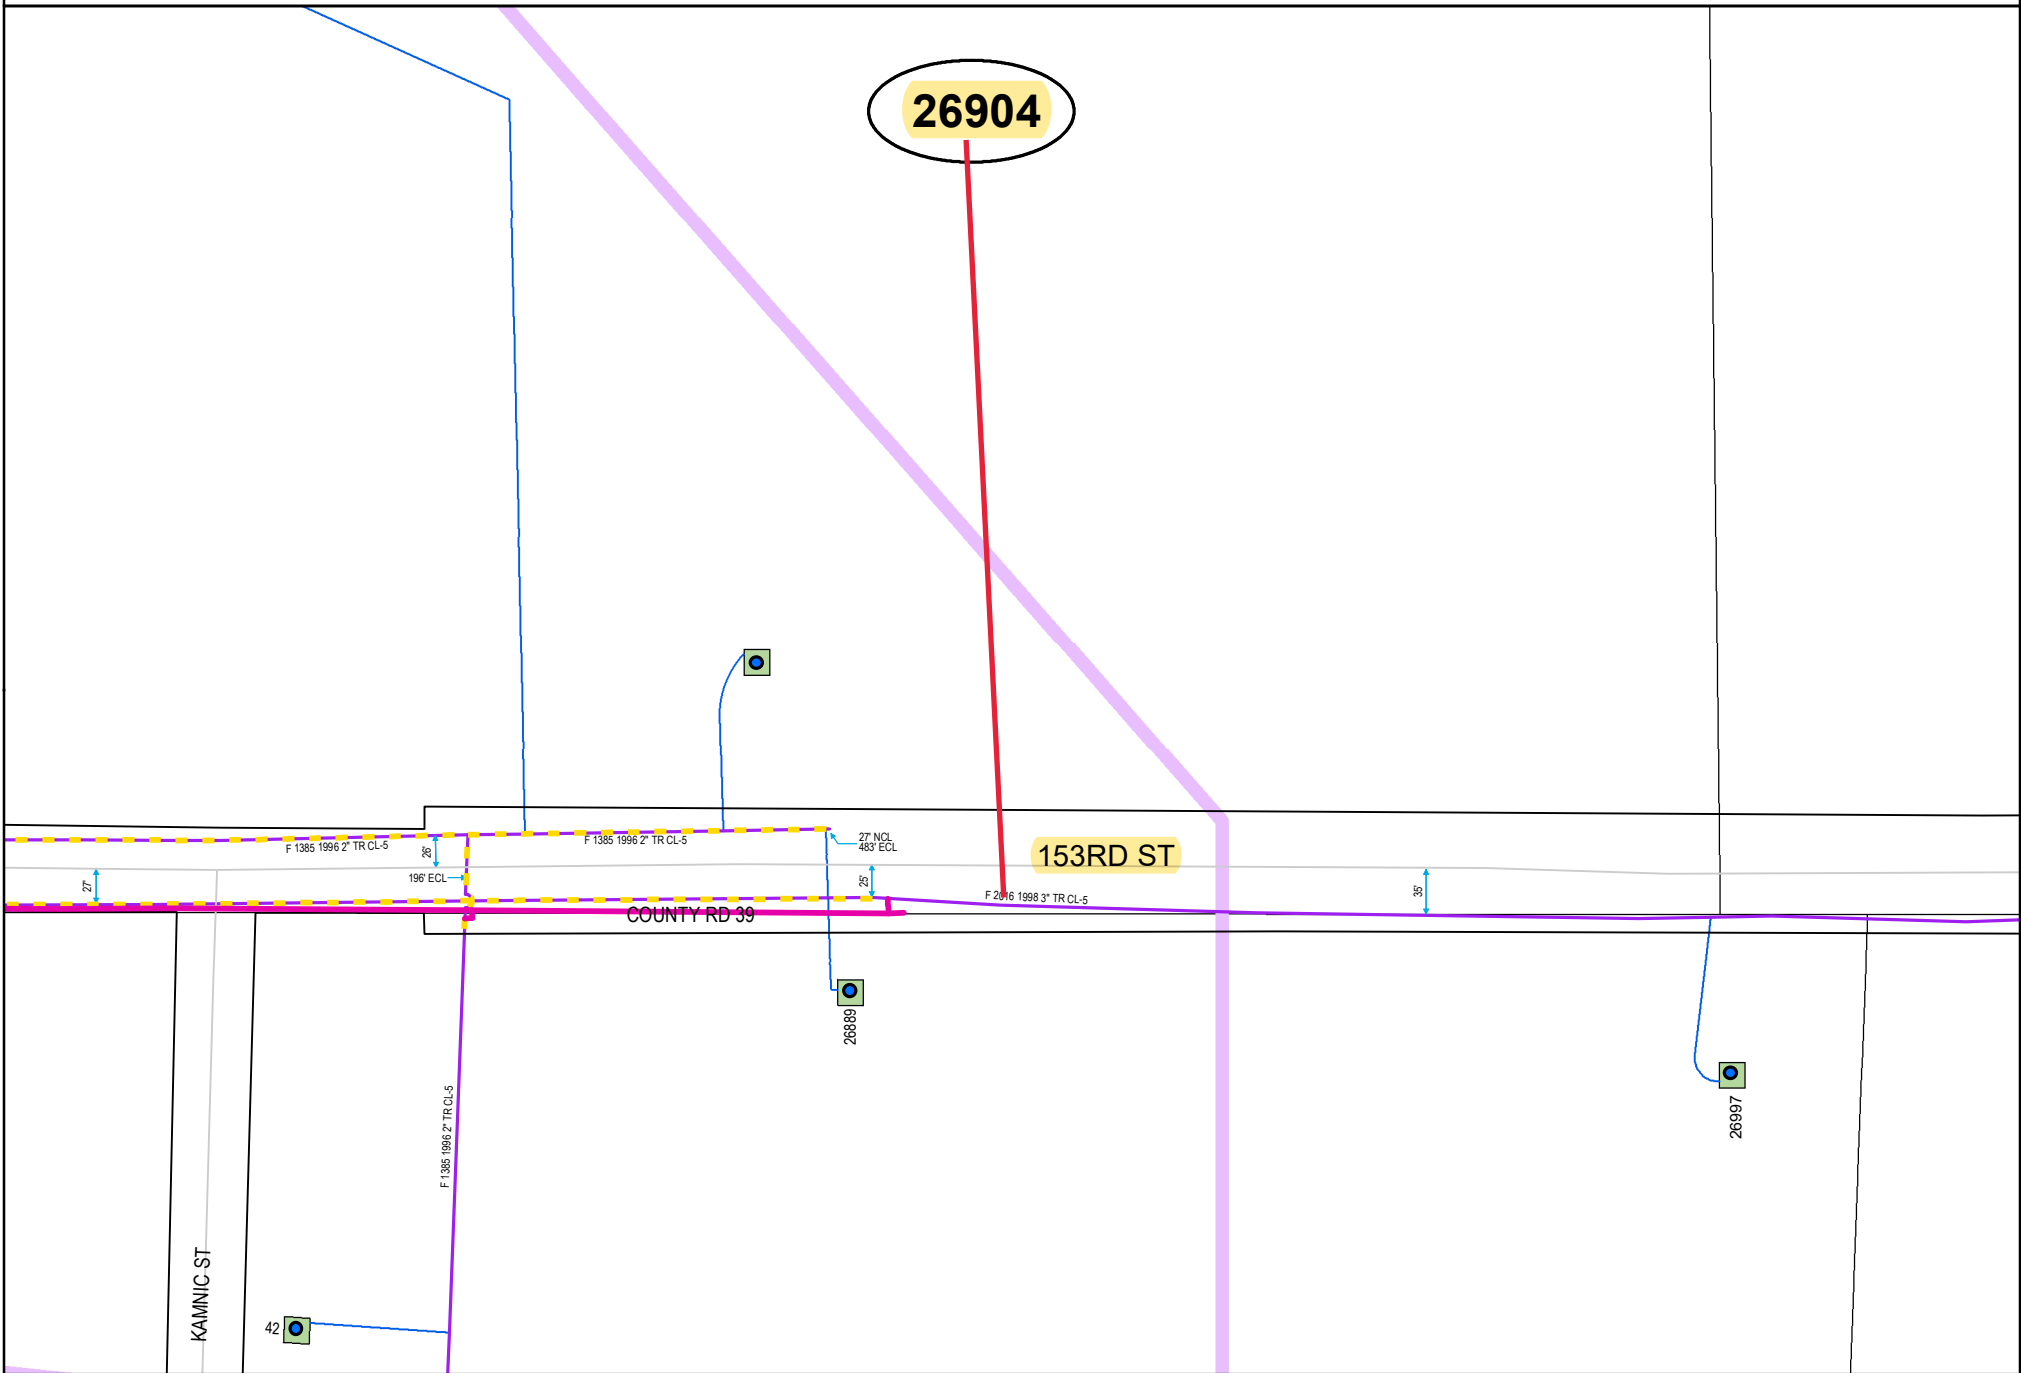

GENERAL LOCATION ONLY. DO NOT USE TO LOCATE FOR EXCAVATION. CALL 1-800-252-1166 FOR ONSITE LOCATIONS AND STAKING.

Plotted by: i228736

Plot Date: 10/3/2022

26904 153RD ST
PIERZ, MORRISON COUNTY

Scale: 1" : 150'