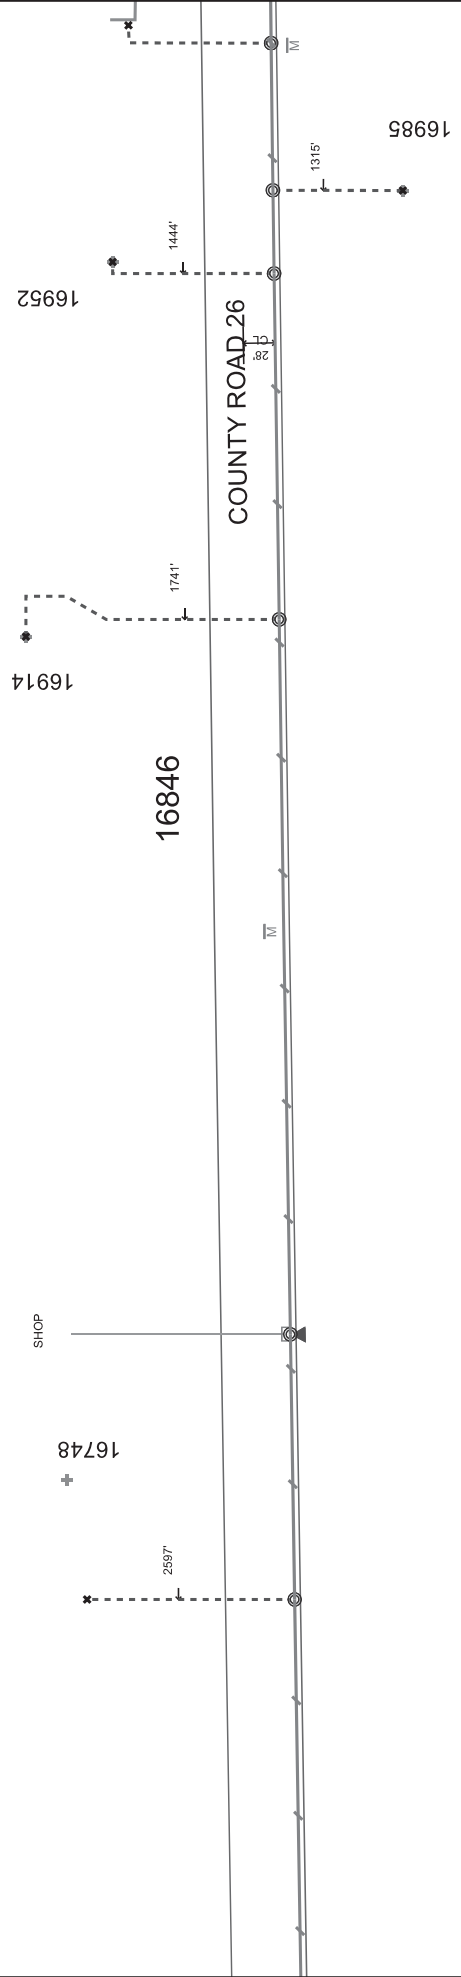

MBEH17  
10/04/2022

16846 NATURE RD , ROYALTON  
WO108520885 - BORE 250' OF  
5/8 GAS PE FOR NEW CONST  
LOCAL WILL MEET BORE CREW

DISCLAIMER, THERE ARE NO REPRESENTATIONS OR WARRANTIES  
PRINT IS PROVIDED WITH NO CLAIMS TO PRINT COMPLETENESS,  
TIMELINESS, ACCURACY OF CONTENT OR USEFULNESS. STATE LAW  
REQUIRES ANYONE DIGGING, GRADING OR EXCAVATING TO OBTAIN A  
PRIOR FIELD LOCATE OF ALL UTILITIES. THIS PRINT DOES NOT  
DISCHARGE THIS REQUIREMENT OR ANY OTHER REQUIREMENT. THE  
COMPANY AND ITS AFFILIATES ASSUME NO LEGAL RESPONSIBILITY OR  
LIABILITY FOR THE RECIPIENT'S USE (OR ANY OTHER PARTIES' USE)  
OF THE PRINT, INCLUDING THE RECIPIENT'S INTENDED PURPOSE IN  
USING THE PRINT. NO COMPANY EMPLOYEE OR OTHER PARTY HAS BEEN  
AUTHORIZED TO PROVIDE THIS PRINT FOR PLANNING OR ESTIMATING  
PURPOSES; RELY ON THIS PRINT AT YOUR OWN RISK. BY ACCEPTING  
THIS PRINT, THE RECIPIENT & ANY OTHER PARTY RECEIVING A COPY  
OF THE PRINT ACKNOWLEDGES AND AGREES TO THIS DISCLAIMER. For  
All Field Locates Call 811

THIS DOCUMENT IS XCEL ENERGY CONFIDENTIALS AND PROPRIETARY  
INFORMATION AND MAY NOT BE REPRODUCED IN WHOLE OR IN PART,  
NOR MAY ANY OF THE INFORMATION CONTAINED HEREIN BE DISCLOSED

Scale: 1" equals 167'