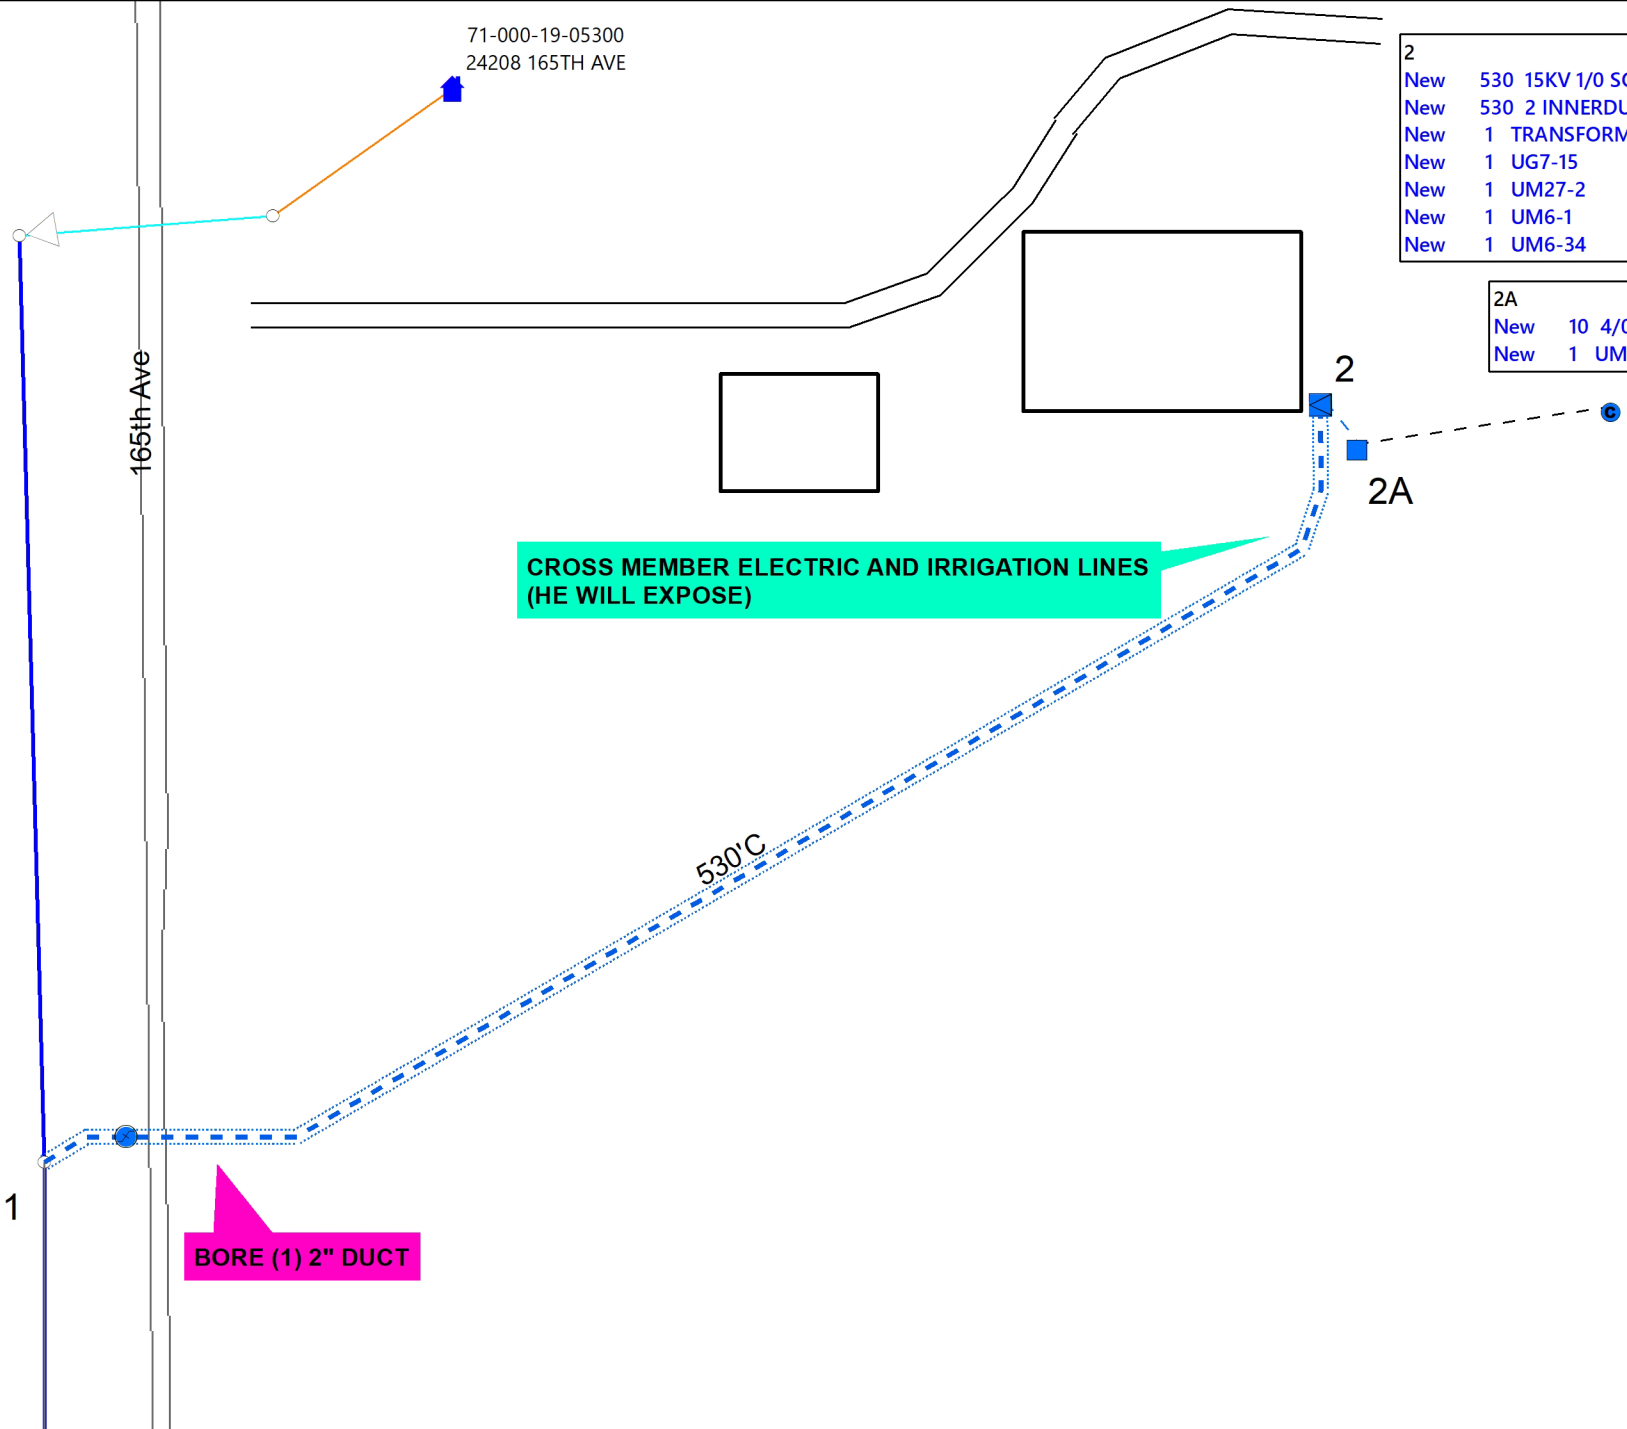

71-000-19-05300
24208 165TH AVE

2	New	530	15KV 1/0 SOLID (JACKET) 220 MIL
2	New	530	2 INNERDUCT SDR 11
2	New	1	TRANSFORMER BASEMENT
2	New	1	UG7-15
2	New	1	UM27-2
2	New	1	UM6-1
2	New	1	UM6-34

2A	New	10	4/0 USE
2A	New	1	UM8-3-CWP

CROSS MEMBER ELECTRIC AND IRRIGATION LINES
(HE WILL EXPOSE)

530'C

BORE (1) 2" DUCT

1	Ext	590	1/0 ACSR
1	Ext	1	40-5
1	Ext	1	A1.1
1	New	1	H1.1
1	New	1	UA1 10T FUSE