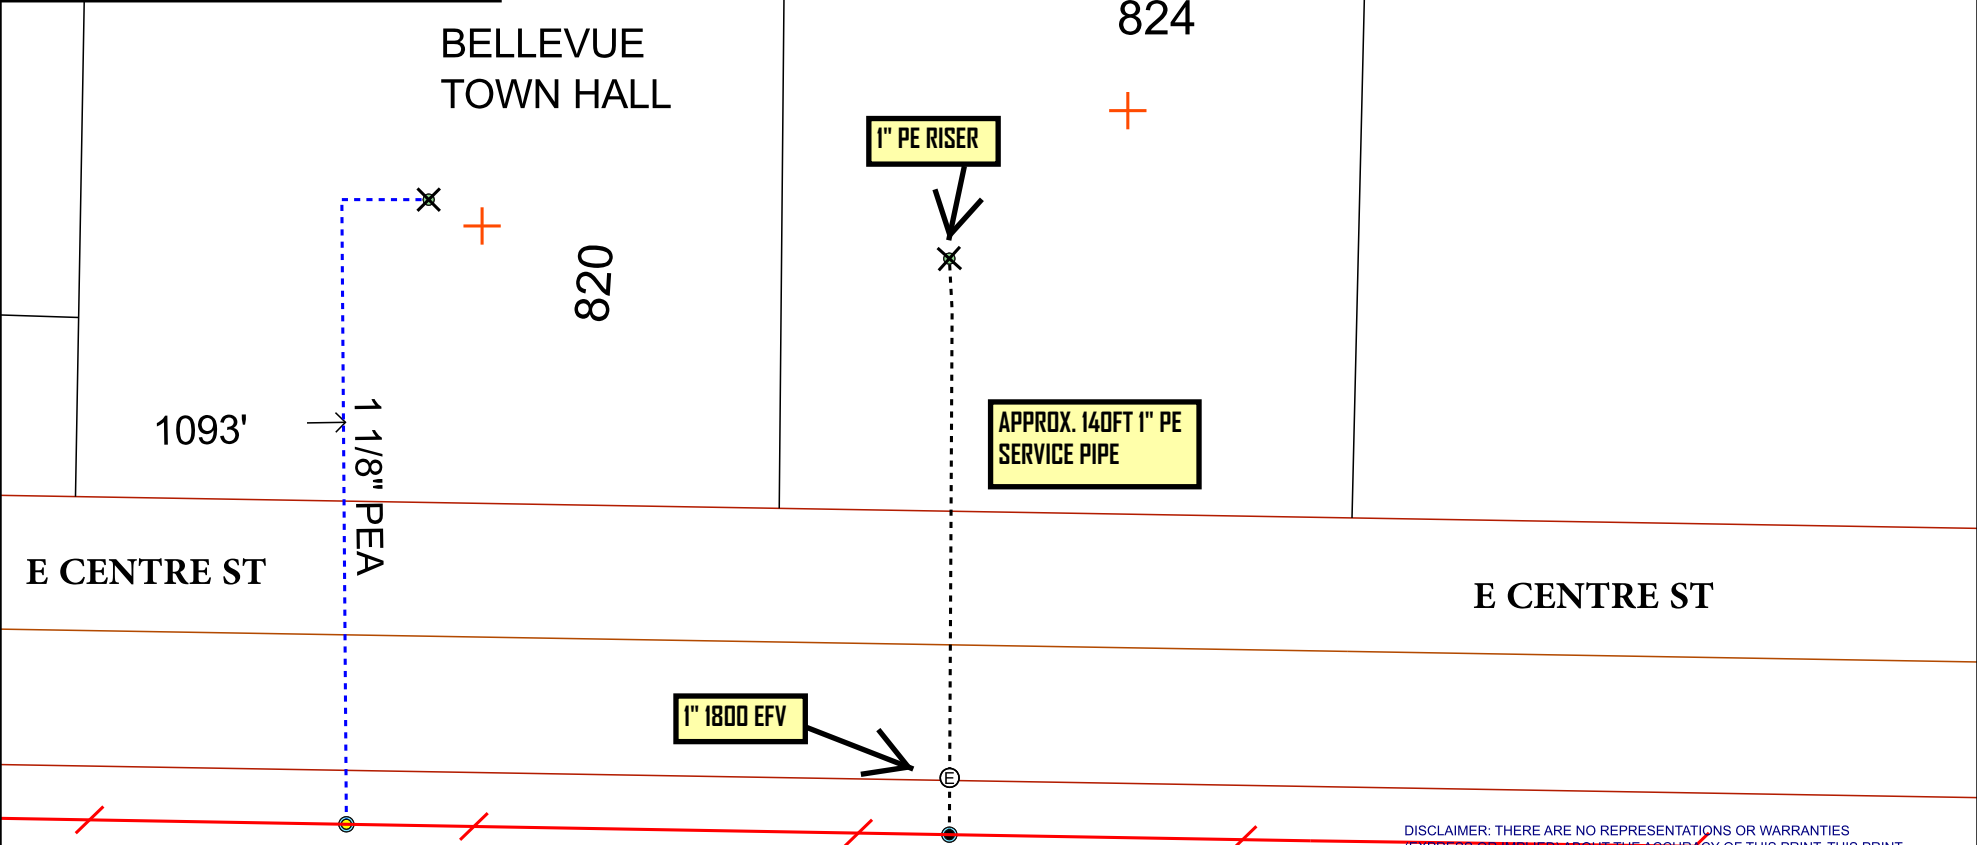

824 E CENTRE ST ROYALTON
ROYALTON CITY GENERATOR
WO: 112826399

DISCLAIMER: THERE ARE NO REPRESENTATIONS OR WARRANTIES (EXPRESS OR IMPLIED) AS TO THE ACCURACY OF THIS PRINT. THIS PRINT IS PROVIDED WITH NO CLAIM AS TO PRINT COMPLETENESS, TIMELINESS, ACCURACY OF CONTENT OR USEFULNESS. STATE LAW REQUIRES ANYONE DIGGING, GRADING OR EXCAVATING TO OBTAIN A PRIOR FIELD LOCATE OF ALL UTILITIES; THIS PRINT DOES NOT DISCHARGE THIS REQUIREMENT OR ANY OTHER REQUIREMENT. THE COMPANY AND ITS AFFILIATES ASSUME NO LEGAL RESPONSIBILITY OR LIABILITY FOR THE RECIPIENT'S USE (OR ANY OTHER PARTIES' USE) OF THE PRINT, INCLUDING THE RECIPIENT'S INTENDED PURPOSE IN USING THE PRINT. NO COMPANY EMPLOYEE OR OTHER PARTY HAS BEEN AUTHORIZED TO PROVIDE THIS PRINT FOR PLANNING OR ESTIMATING PURPOSES; RELY ON THIS PRINT AT YOUR OWN RISK. BY ACCEPTING THIS PRINT, THE RECIPIENT & ANY OTHER PARTY RECEIVING A COPY OF THE PRINT ACKNOWLEDGES AND AGREES TO THIS DISCLAIMER. For All Field Locates Call 811