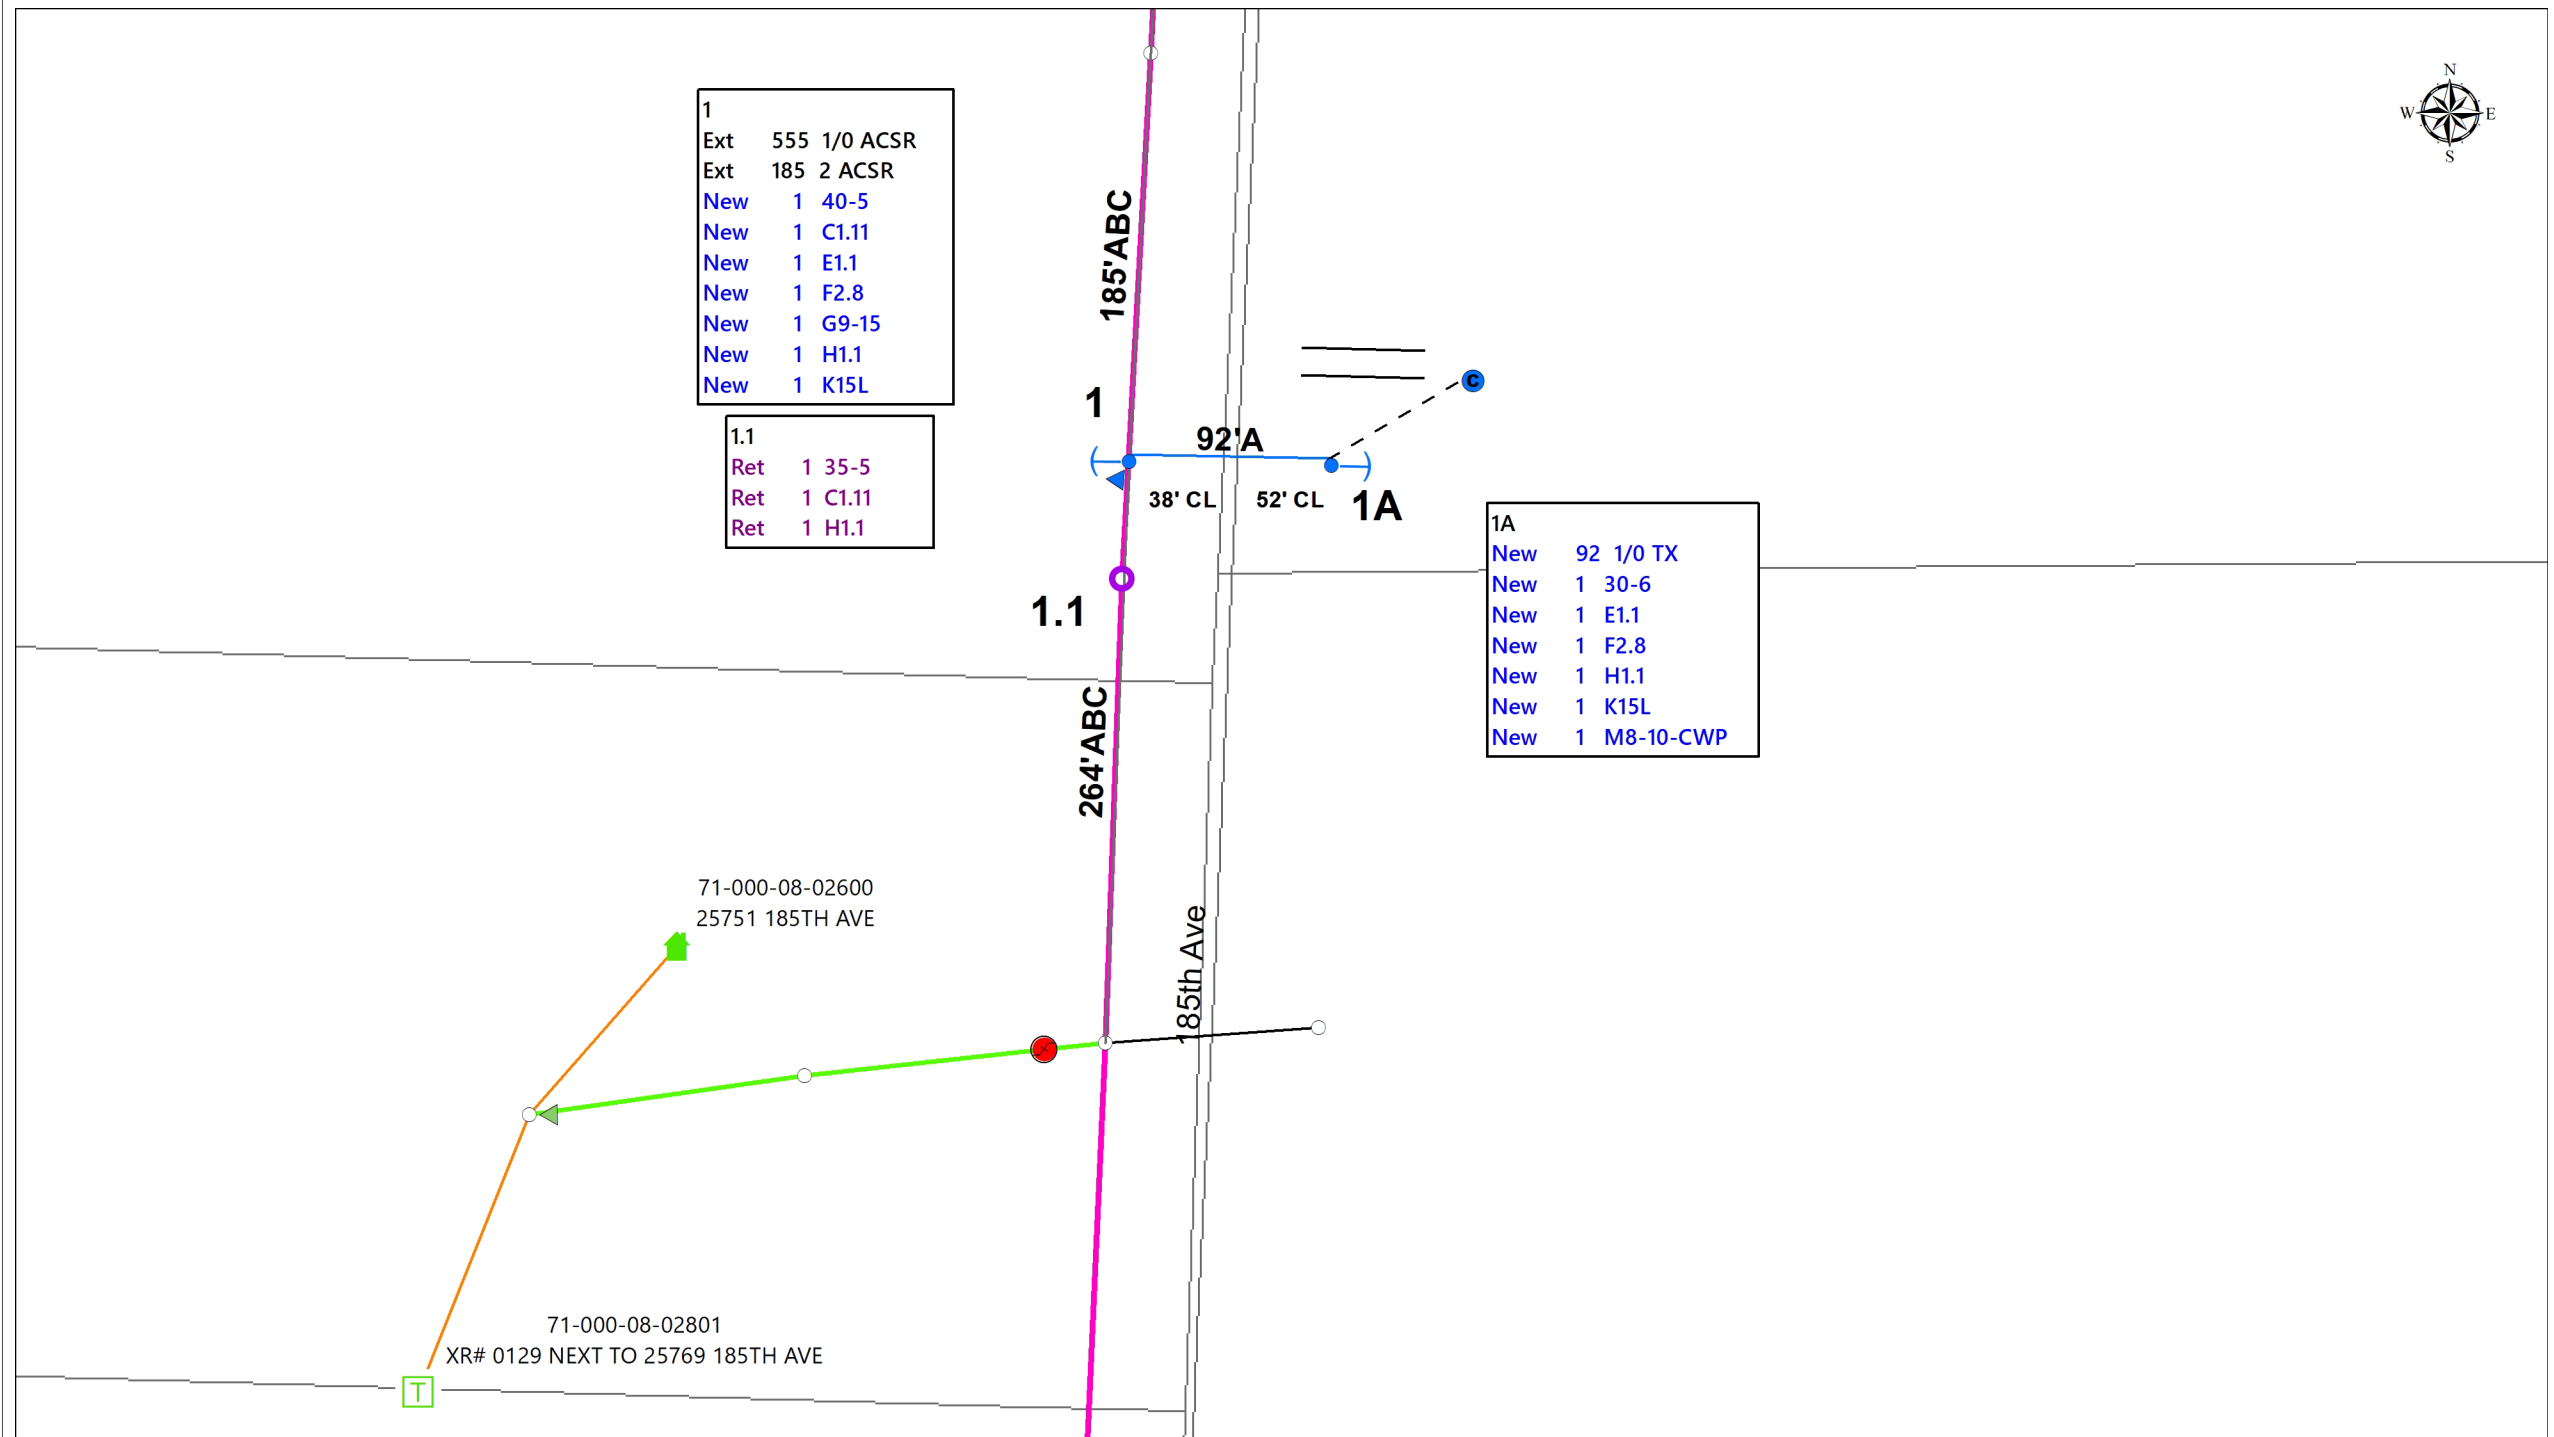

1	
Ext	555 1/0 ACSR
Ext	185 2 ACSR
New	1 40-5
New	1 C1.11
New	1 E1.1
New	1 F2.8
New	1 G9-15
New	1 H1.1
New	1 K15L

1.1	
Ret	1 35-5
Ret	1 C1.11
Ret	1 H1.1

1A	
New	92 1/0 TX
New	1 30-6
New	1 E1.1
New	1 F2.8
New	1 H1.1
New	1 K15L
New	1 M8-10-CWP

T

71-000-08-02600  
25751 185TH AVE

71-000-08-02801  
XR# 0129 NEXT TO 25769 185TH AVE

1  
185' ABC

1.1  
264' ABC

185th Ave

92' A

38' CL

52' CL

1A