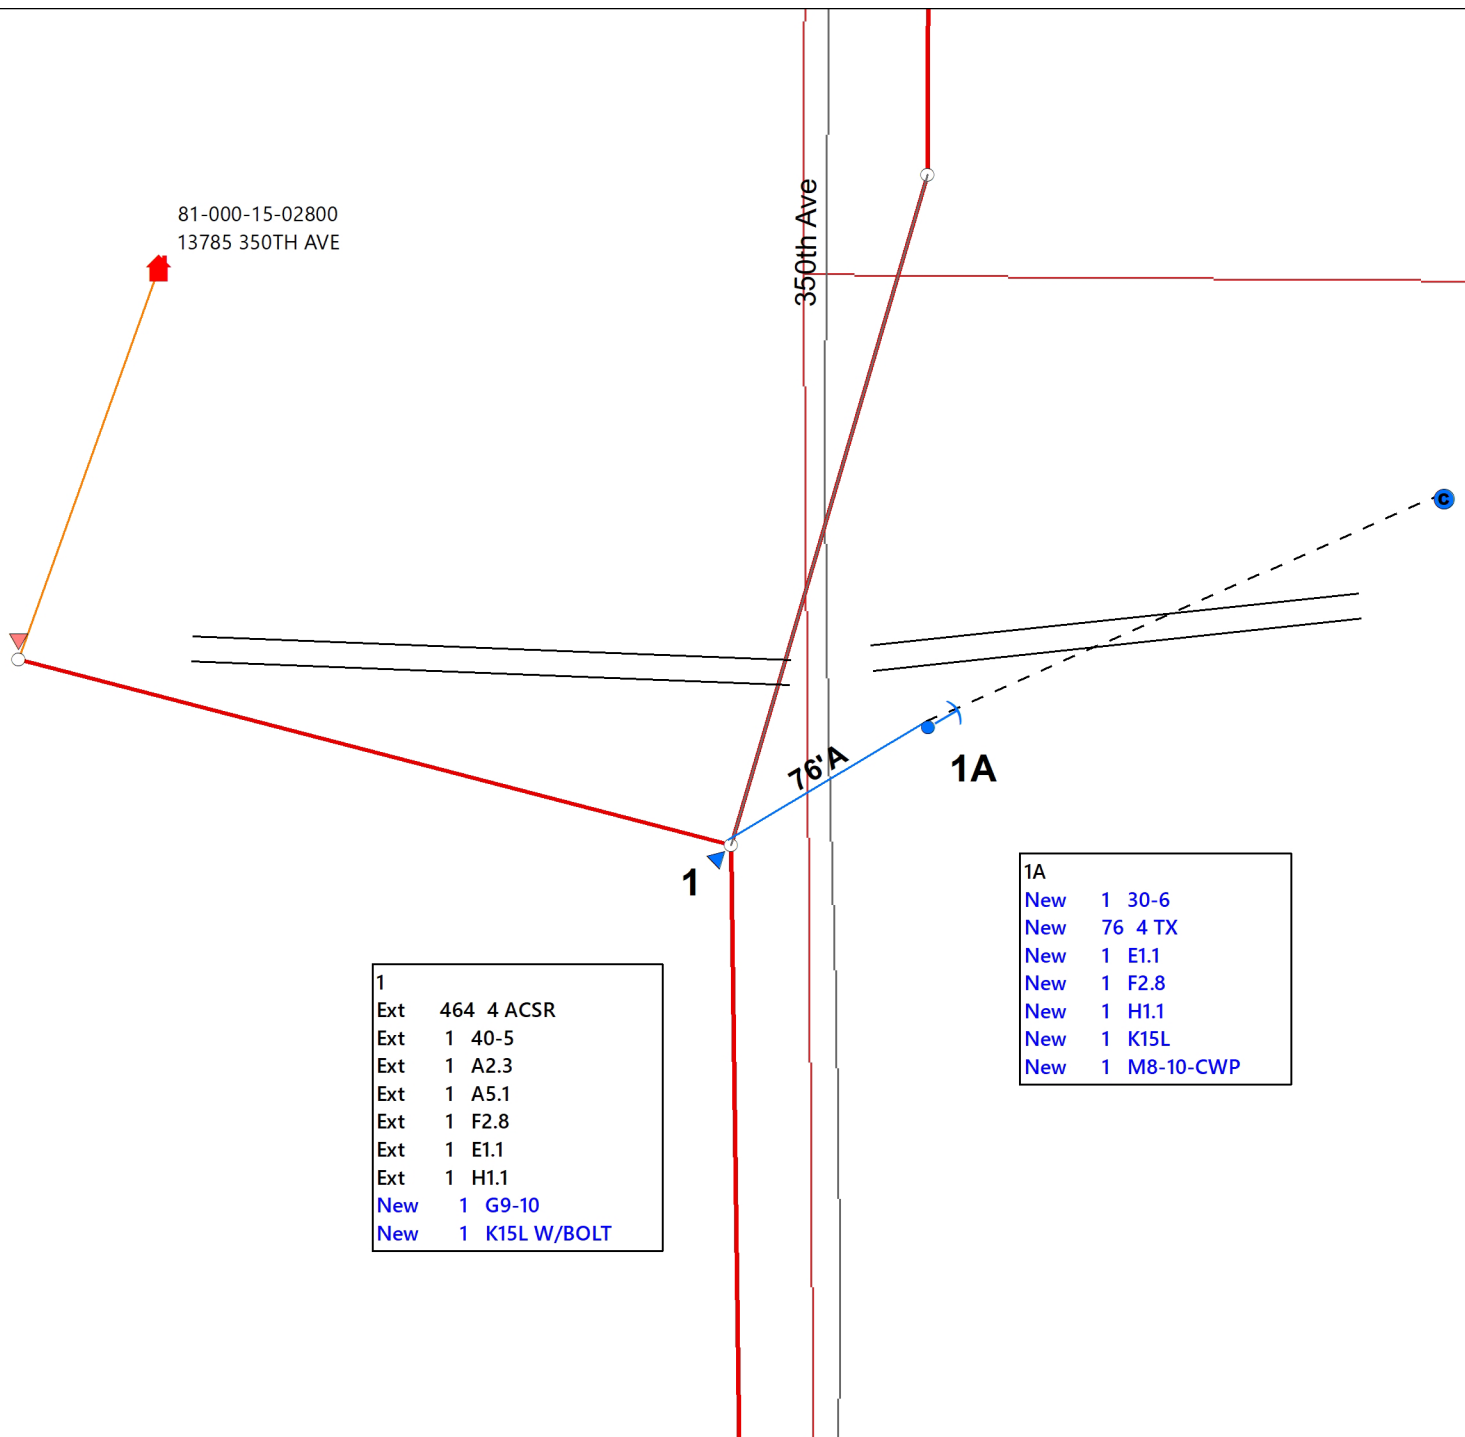

81-000-15-02800
13785 350TH AVE

350th Ave

| |
|-------------------|
| 1 |
| Ext 464 4 ACSR |
| Ext 1 40-5 |
| Ext 1 A2.3 |
| Ext 1 A5.1 |
| Ext 1 F2.8 |
| Ext 1 E1.1 |
| Ext 1 H1.1 |
| New 1 G9-10 |
| New 1 K15L W/BOLT |

| |
|-----------------|
| 1A |
| New 1 30-6 |
| New 76 4 TX |
| New 1 E1.1 |
| New 1 F2.8 |
| New 1 H1.1 |
| New 1 K15L |
| New 1 M8-10-CWP |

1

76'A

1A