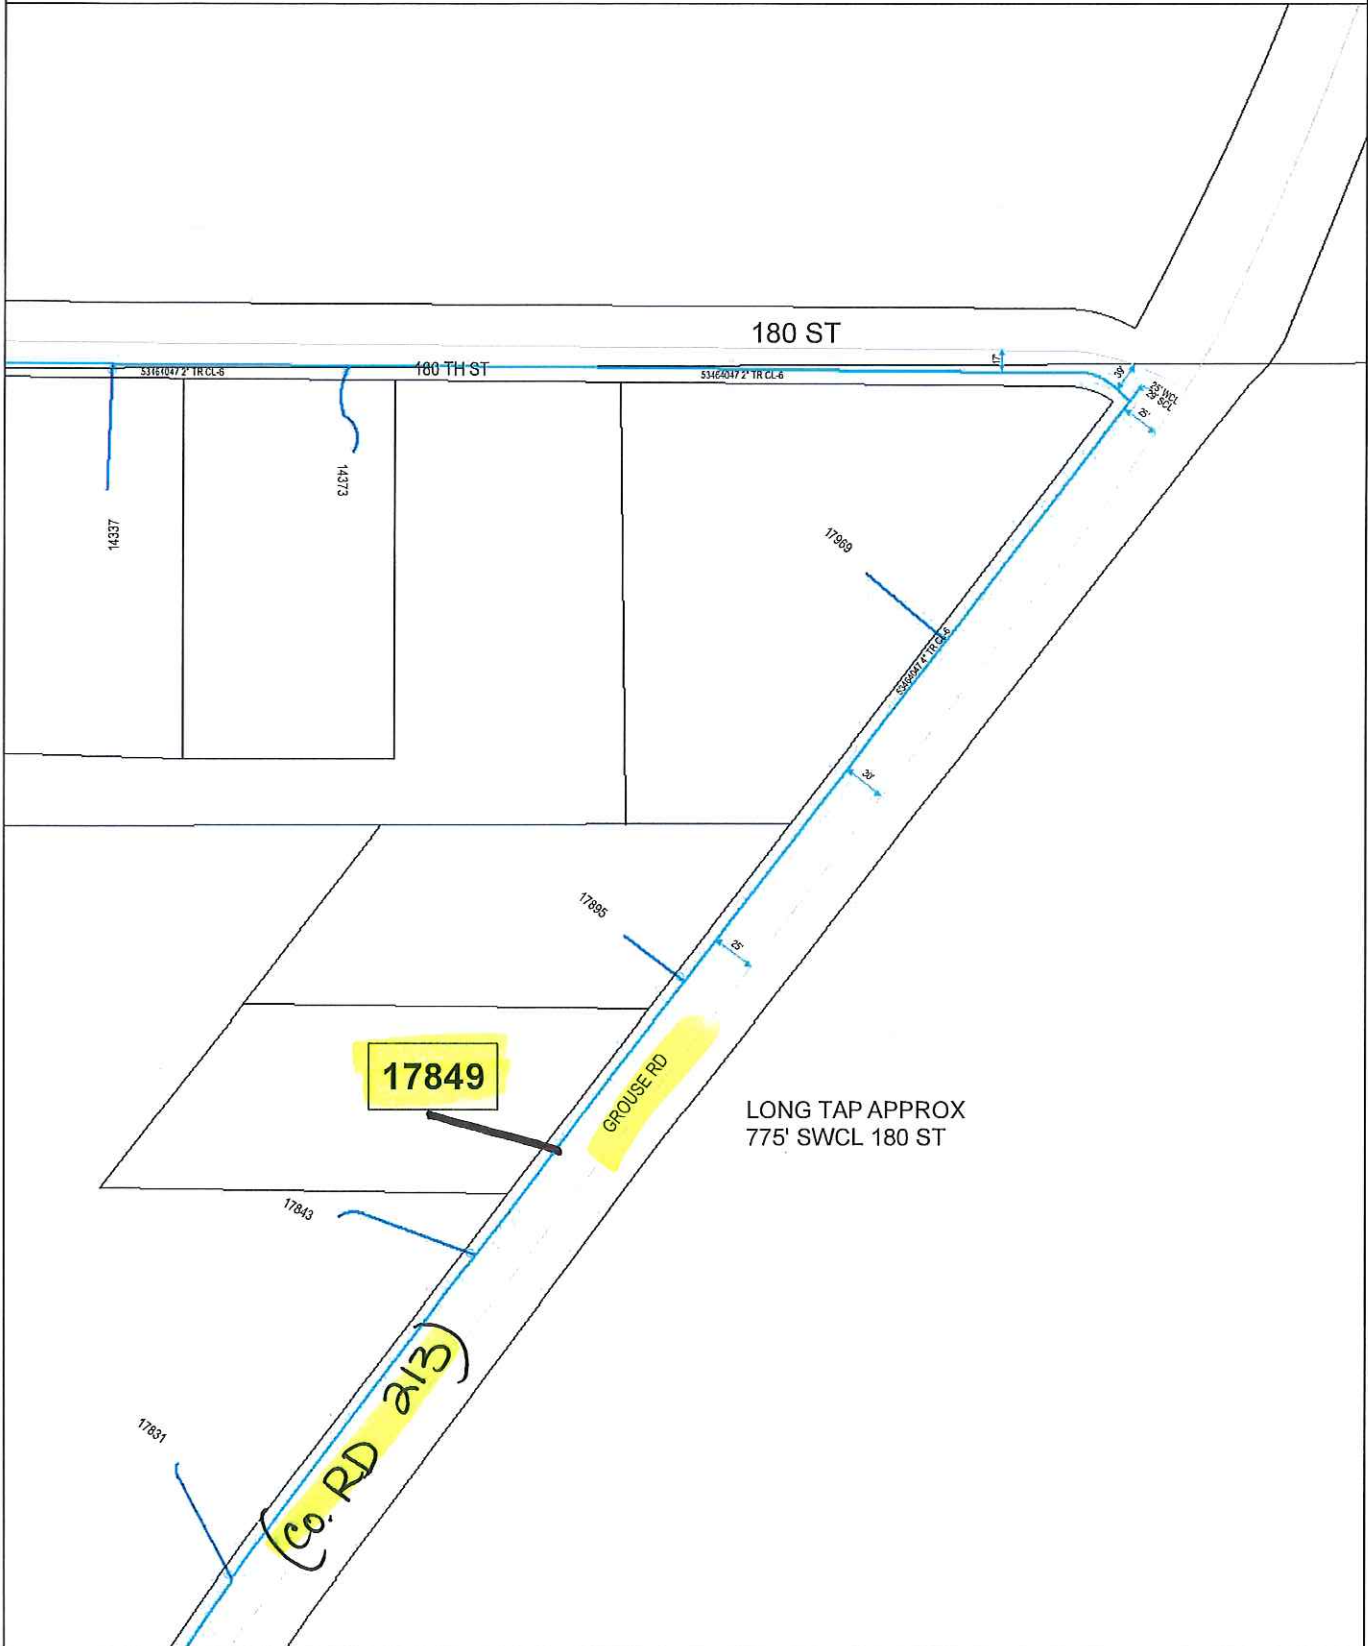

GENERAL LOCATION ONLY. DO NOT USE TO LOCATE FOR EXCAVATION. CALL 1-800-252-1166 FOR ONSITE LOCATIONS AND STAKING.

Plotted by: i932427
Plot Date: 10/12/2018

17849 GROUSE RD (COUNTY RD 213)
LITTLE FALLS/MORRISON COUNTY

Scale: 1" : 150'
CenterPoint Energy
North