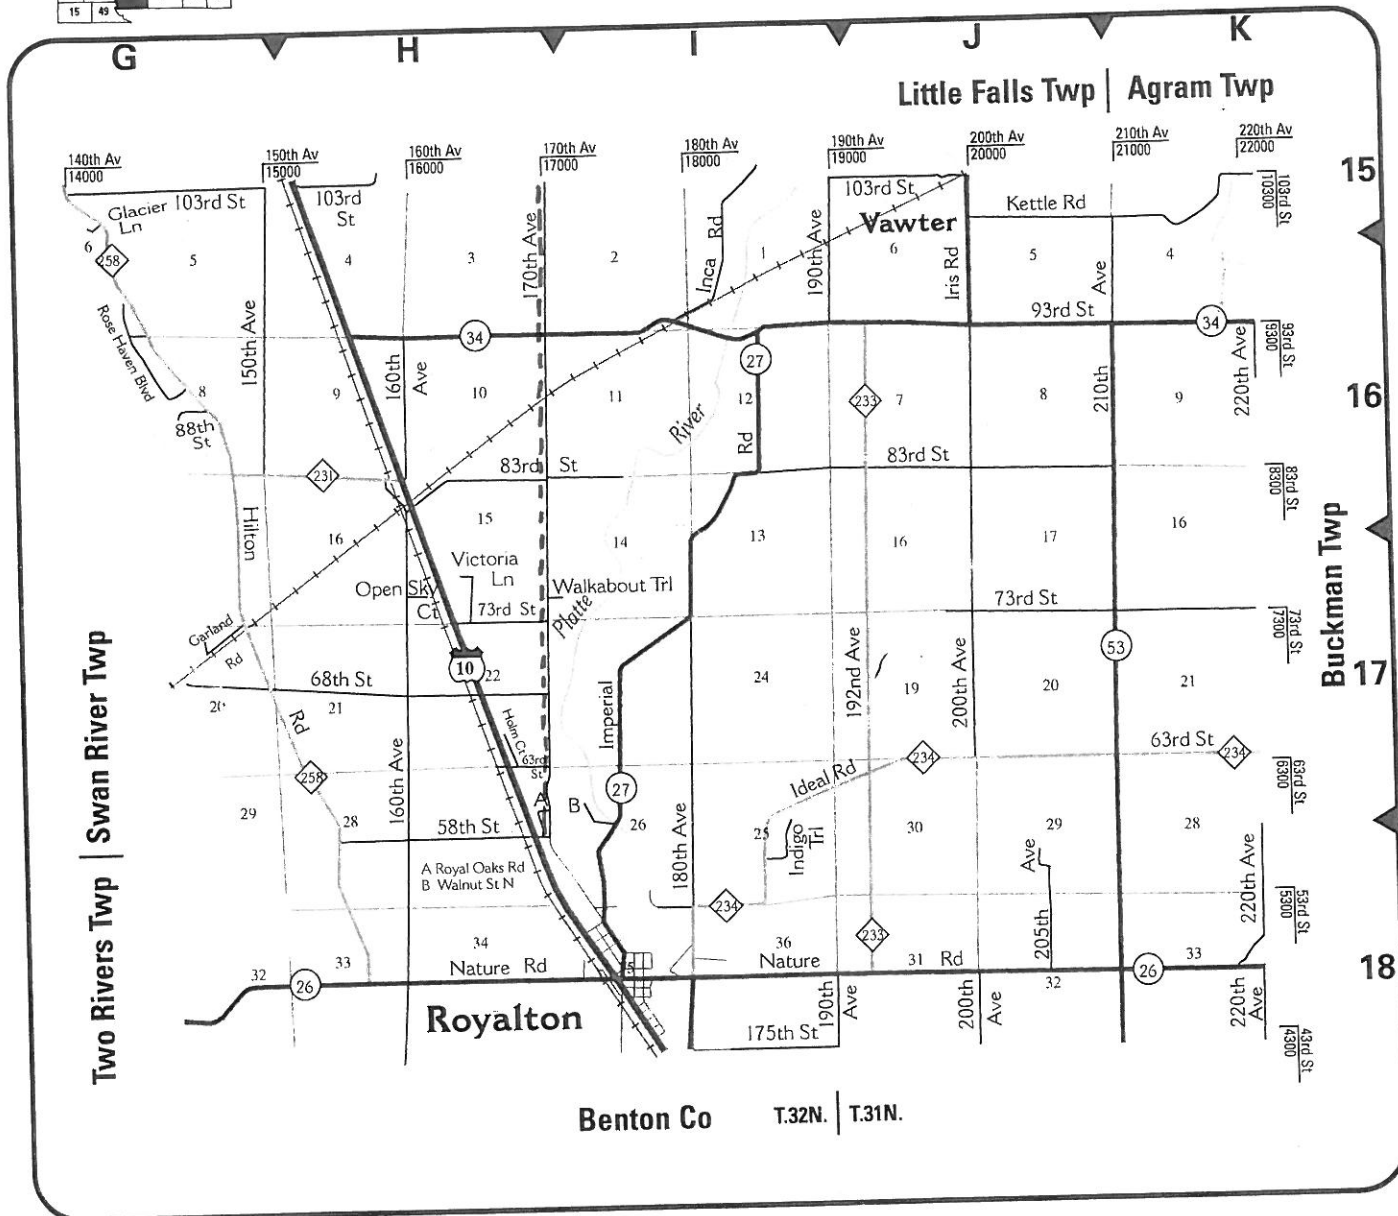

26	40			
41	36			
11	12			
29	13			
9	32			
47	45			
15	49			
39	33	34	37	
2	7	17	21	
23	1	30	19	28
	5	25	20	

BELLEVUE

T39N / R32W & R31W

Benton Co T.32N. | T.31N.

Road Index

53RD ST .....(See City Map)
58TH ST .....H 18
63RD ST .....H, J-K 17
68TH ST .....G-H 17
73RD ST .....H, J-K 17
83RD ST .....H-I, J 16
88TH ST .....G 16
93RD ST .....H-K 16
103RD ST .....G-H, J 15
150TH AVE .....H 15-16
160TH AVE .....H 16-18

170TH AVE .....I 15-17
175TH ST .....I-J 18
180TH AVE .....I 17-18
190TH AVE .....J 15-16,18
192ND AVE .....J 16-18
200TH AVE .....J 15-17,18
205TH AVE .....J 18
210TH AVE .....K 15-18
220TH AVE .....K 16,18
BIRCH ST N ..(See City Map)

EVERGREEN ST N .....
.....(See City Map)
GARLAND RD .....G 17
GLACIER LN .....G 15
HILLTON RD .....G-H 15-18
HOLM CT .....H 17
IDEAL RD .....I-J 17-18
IMPERIAL RD .....I 16-18
INCA RD .....I 15-16
INDIGO TRL .....I 18
IRIS RD .....J 16

KETTLE RD .....J-K 15
NATURE RD .....G-K 18
OPEN SKY CT .....H 17
ROSE HAVEN BLVD .....G 16
ROYAL OAKS RD .....I 17
VICTORIA LN .....H 17
WALKABOUT TRL .....I 17
WALNUT ST N .....I 17