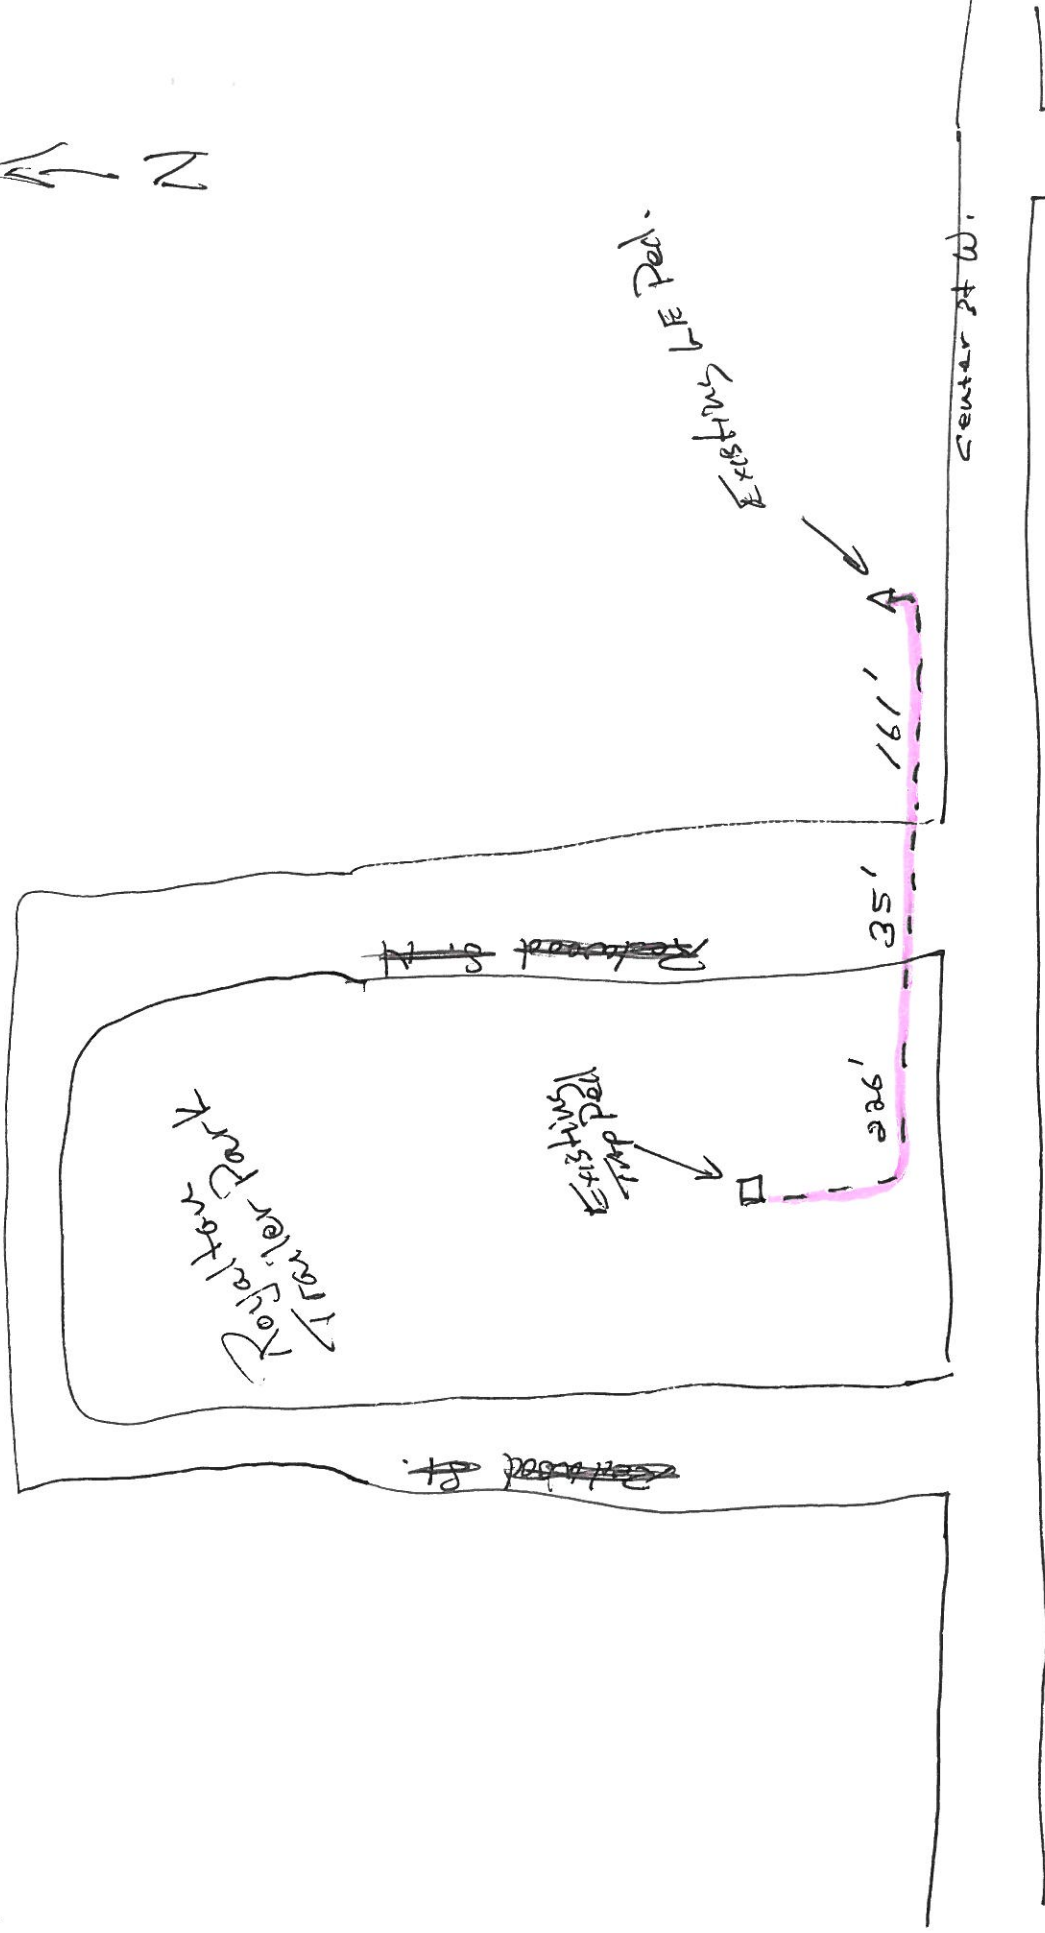

Royalton.

Chestnut St S.

Center St W.

Royalton Trailer Park

Existing Trap Ped.

Existing LE Ped.

161'

35'

226'

~~Chestnut St S.~~

~~Center St W.~~