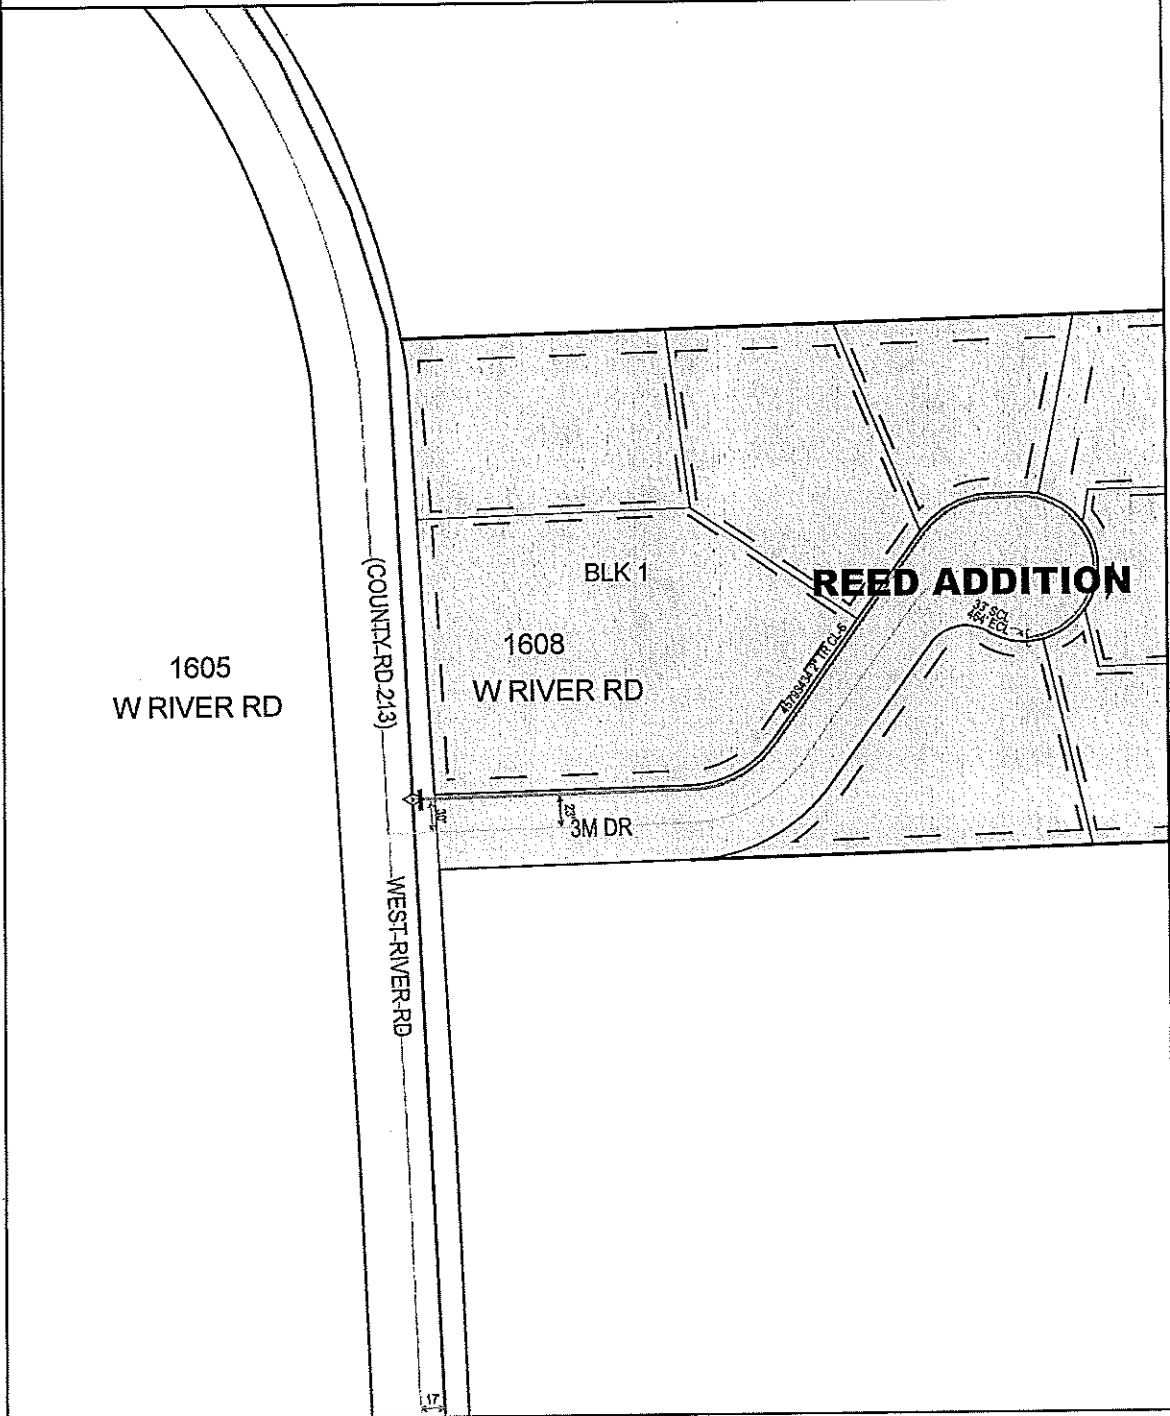

GENERAL LOCATION ONLY. DO NOT USE TO LOCATE FOR EXCAVATION. CALL 1-800-252-1166 FOR ONSITE LOCATIONS AND STAKING.

Plotted by: i216248  
Plot Date: 2/8/2010

1605 & 1608 WEST RIVER RD, LITTLE FALLS  
CENTERPOINT ENERGY

Scale: 1" : 100'  
North

1605 W Rvr Rd # 53114158  
1608 W Rvr Rd # 53114371