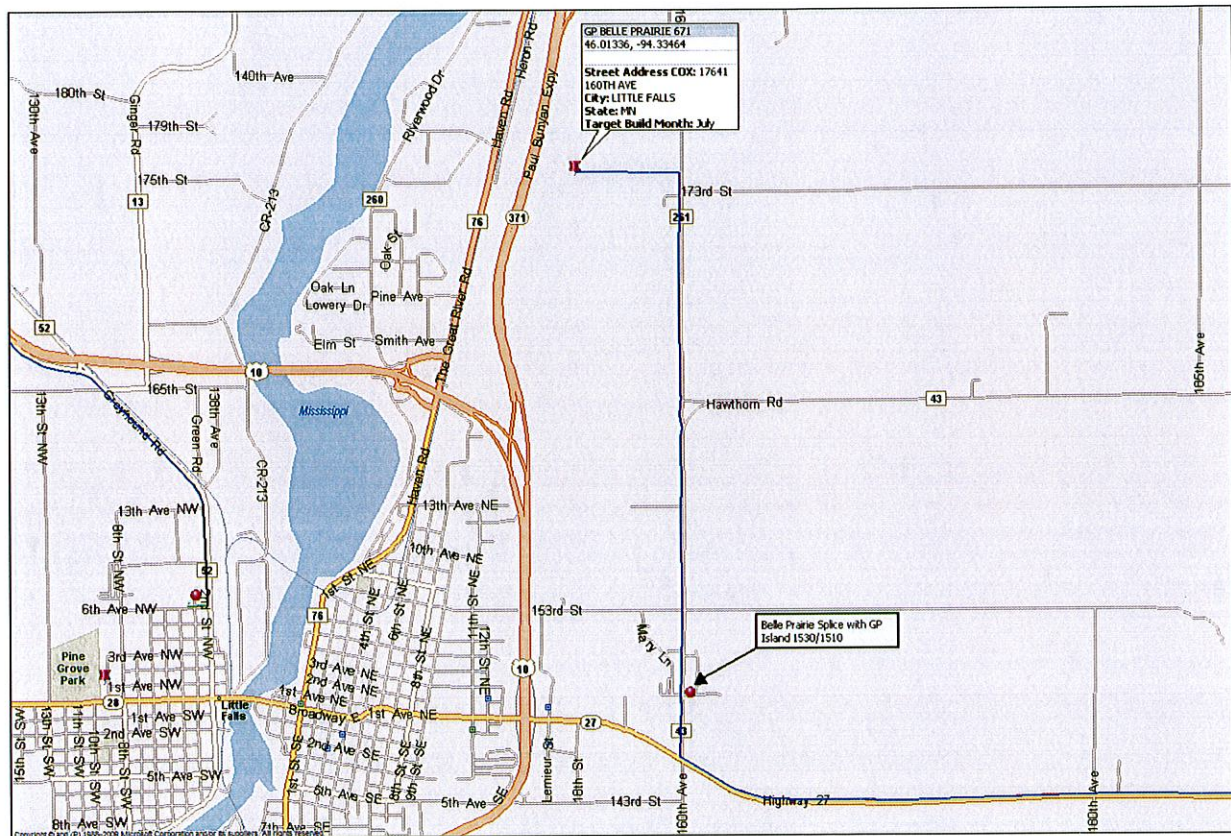

GP Belle Prairie (Due August 1<sup>st</sup>) 24 Count Fiber to be installed

Plow 18600'

Bore 500'

GP Darling Switch (Due August 1<sup>st</sup>) 12 Count Fiber to be installed

Aerial Overlash 265'

Plow 24350'

Bore 1000'