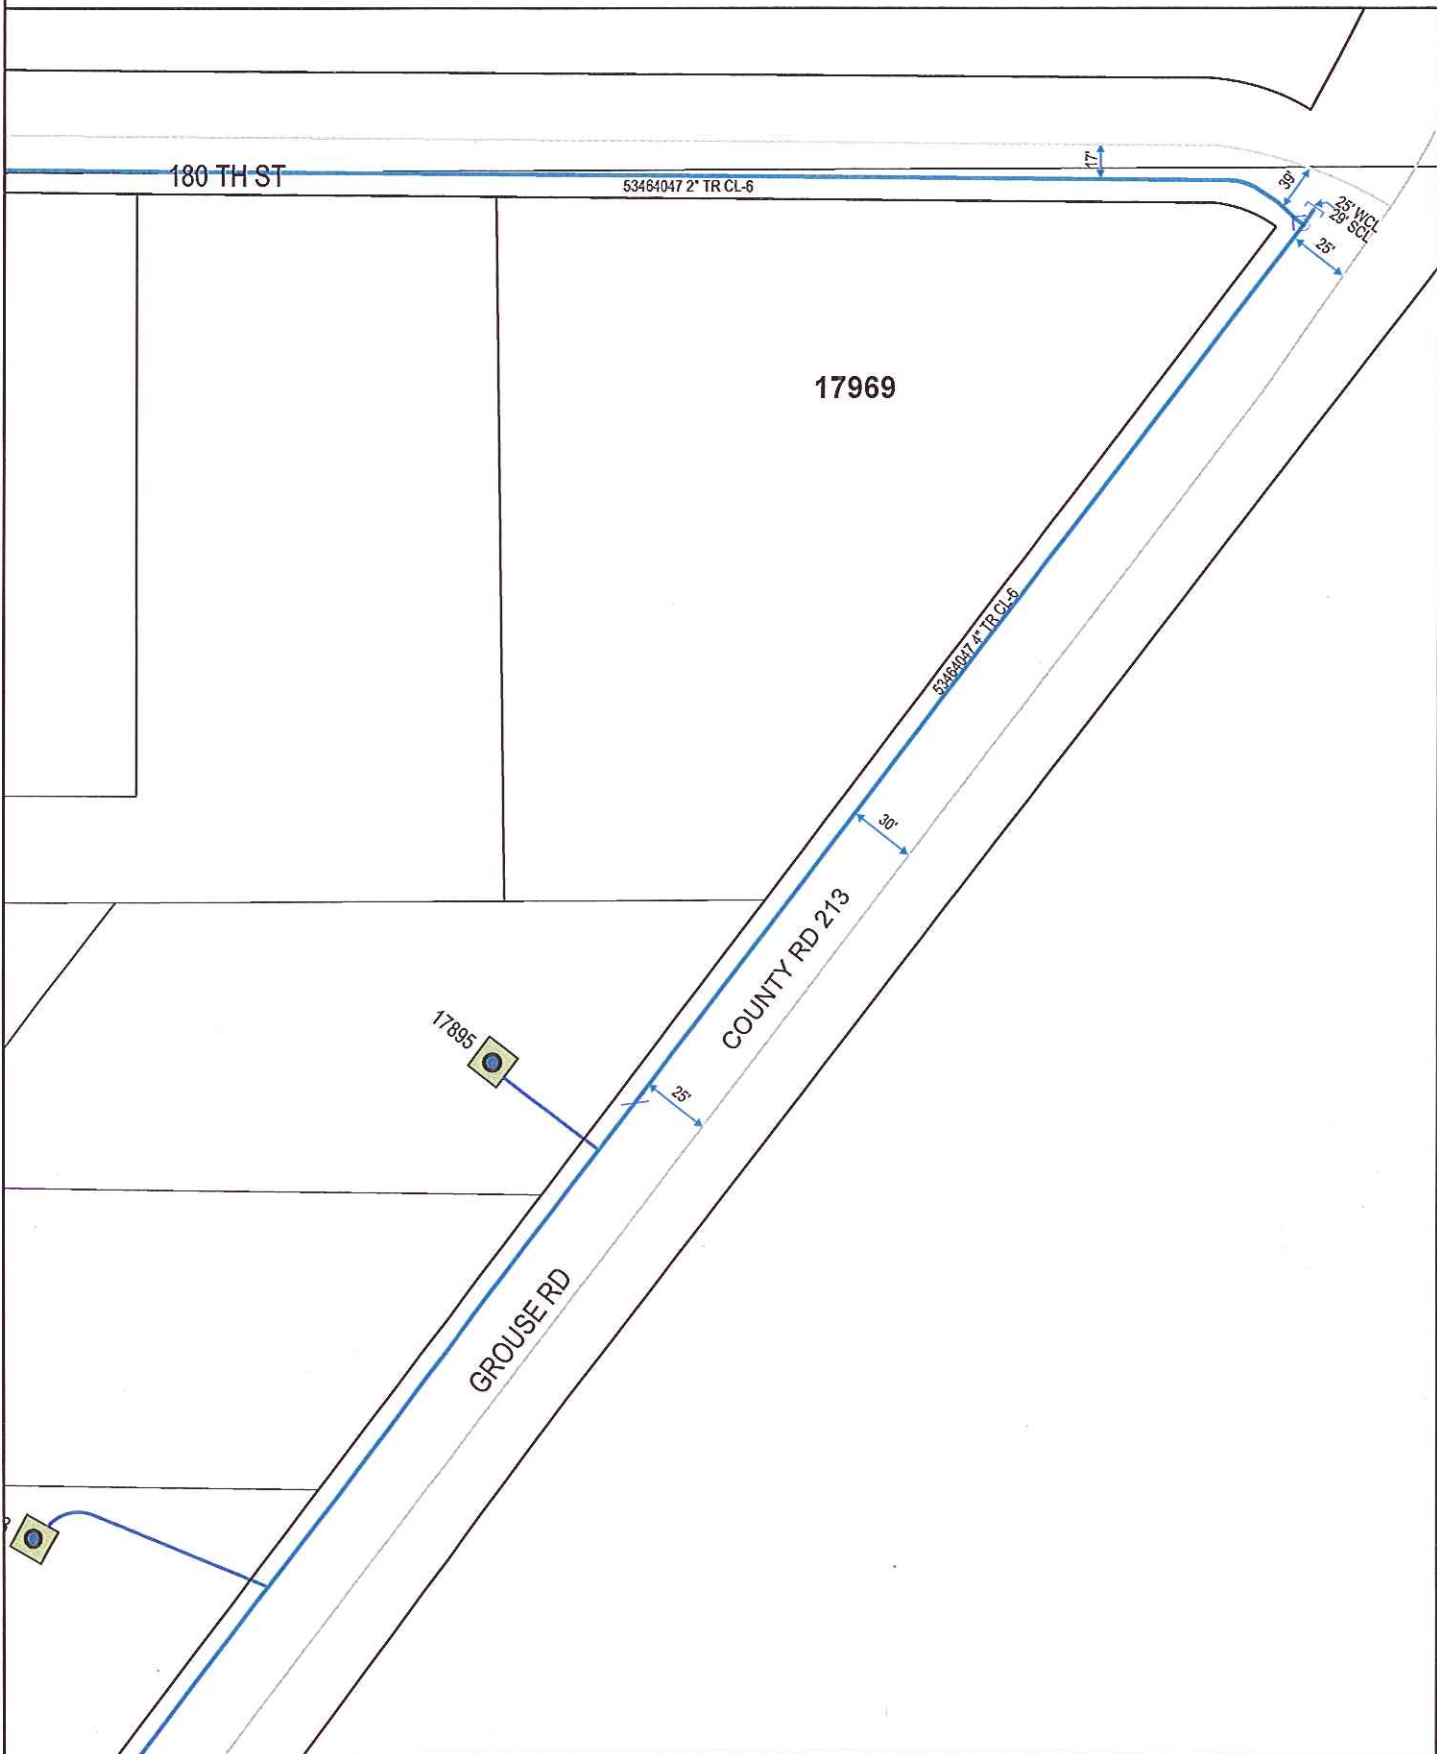

GENERAL LOCATION ONLY. DO NOT USE TO LOCATE FOR EXCAVATION. CALL 1-800-252-1166 FOR ONSITE LOCATIONS AND STAKING.

Plotted by: i216608
Plot Date: 5/11/2011

17969 GROUSE RD (COUNTY RD 213)
GREEN PRAIRIE TWP, MN

Scale: 1" : 100'
CenterPoint Energy
North