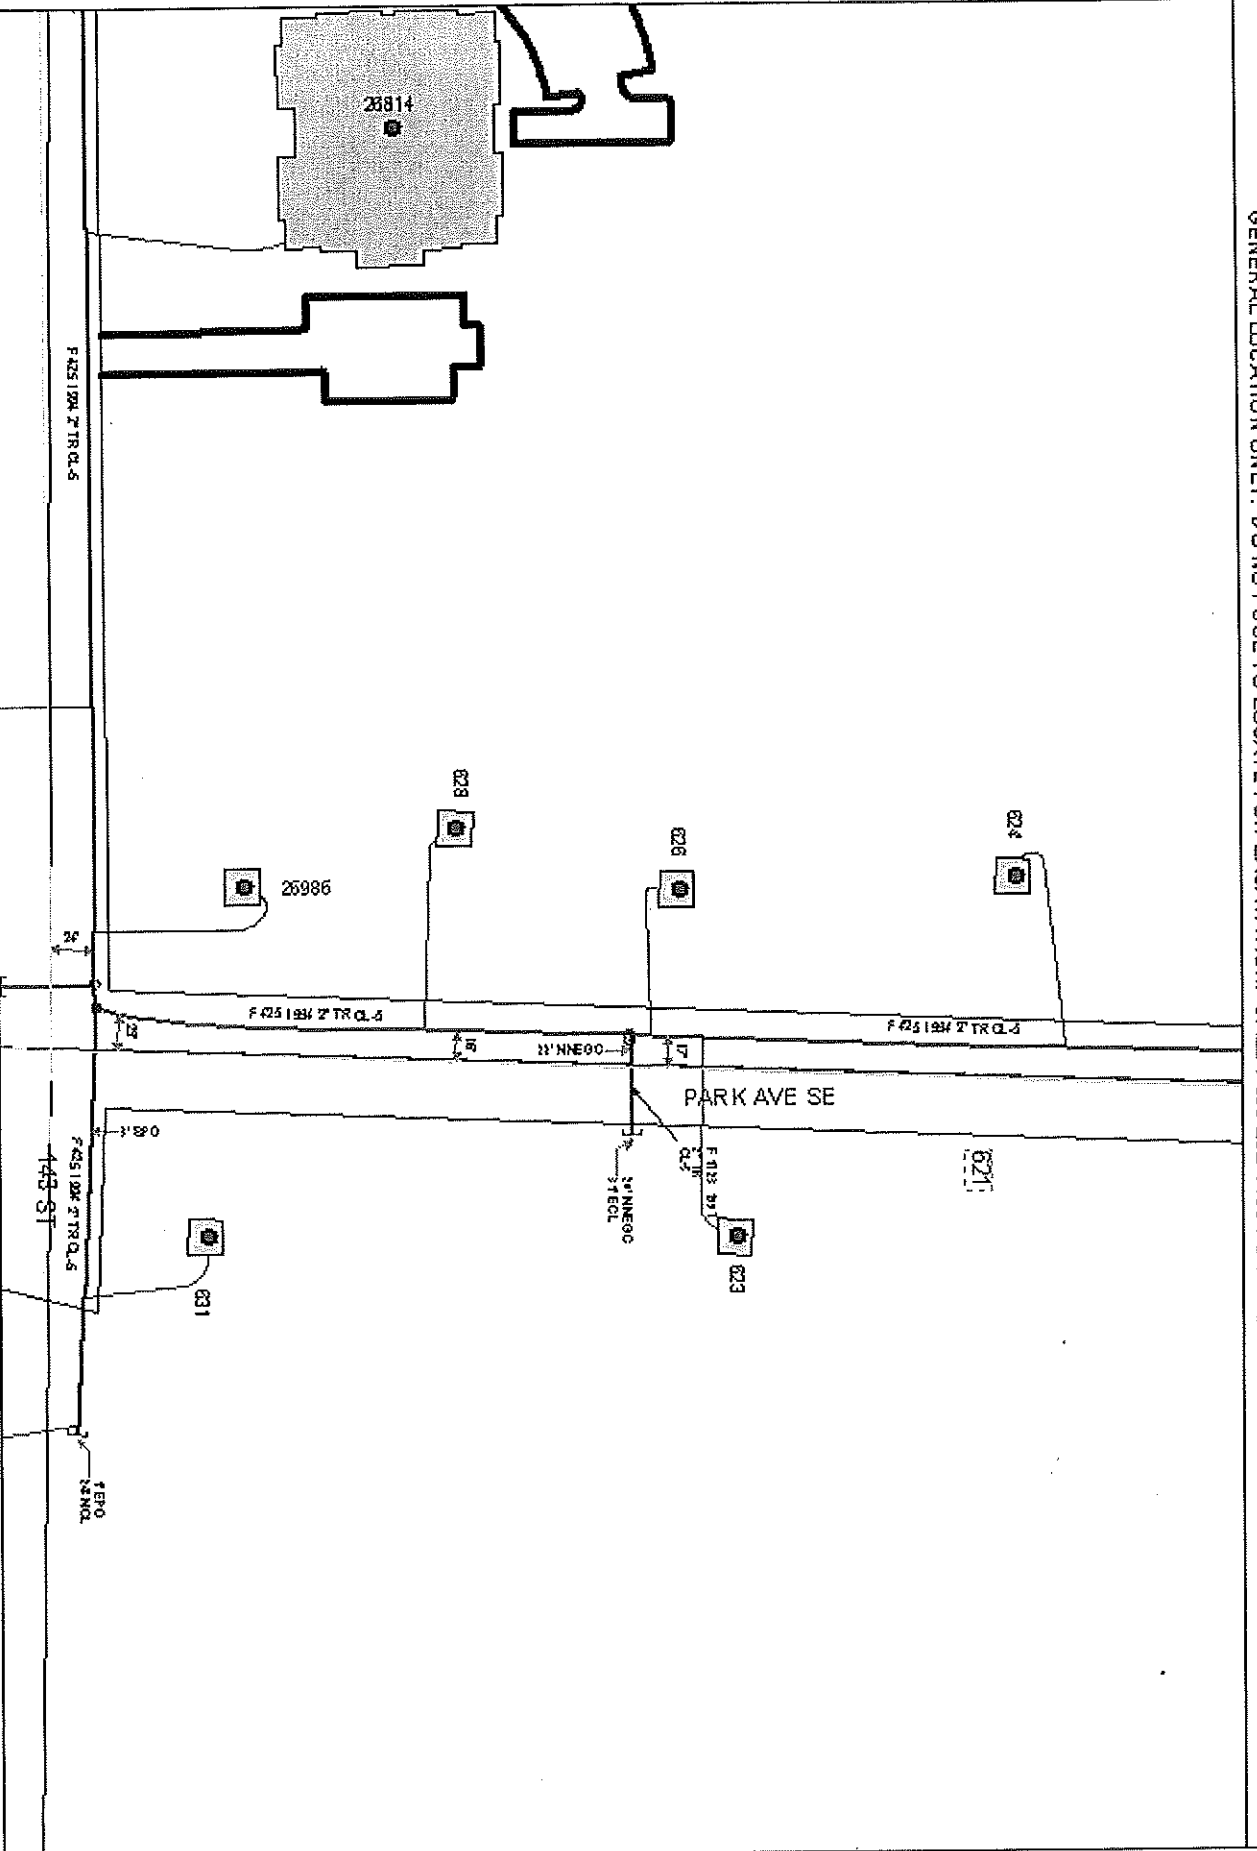

GENERAL LOCATION ONLY. DO NOT USE TO LOCATE FOR EXCAVATION. CALL 1-800-252-1166 FOR ONSITE LOCATIONS AND STAKING.

Plotted by: D218191  
Plot Date: 6/20/2011

621 PARK AVE SE  
PIERZ, MN 56364

Scale: 1" = 100'  
CenterPoint Energy  
North