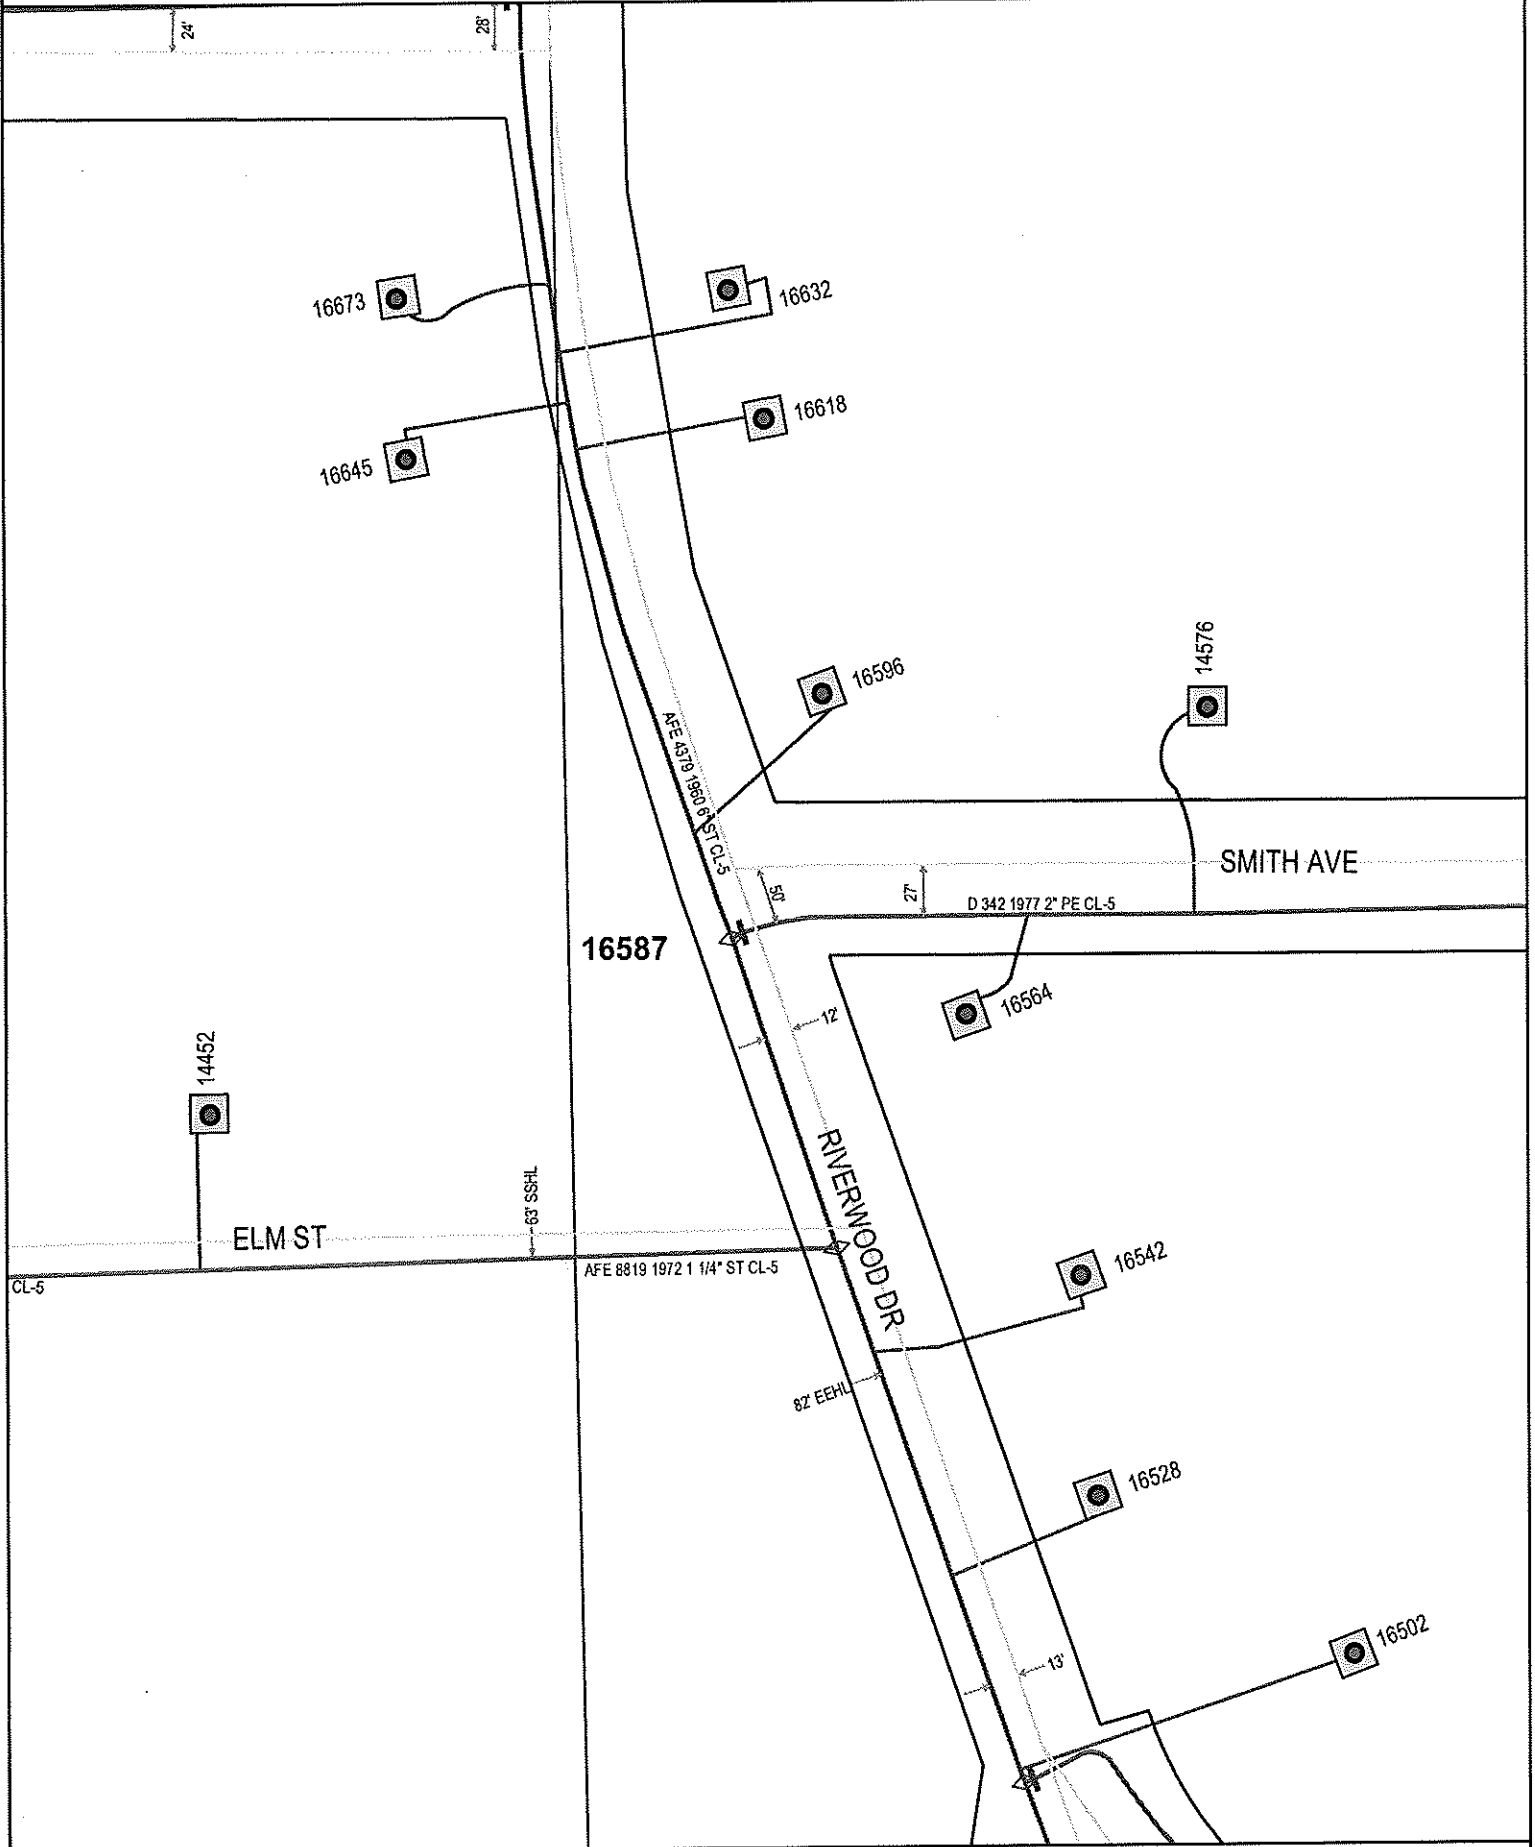

GENERAL LOCATION ONLY. DO NOT USE TO LOCATE FOR EXCAVATION. CALL 1-800-252-1166 FOR ONSITE LOCATIONS AND STAKING.

Plotted by: I216608
Plot Date: 9/19/2011

16587 RIVERWOOD DR (AKA CR260)
LITTLE FALLS, MN 56345

Scale: 1" : 100'