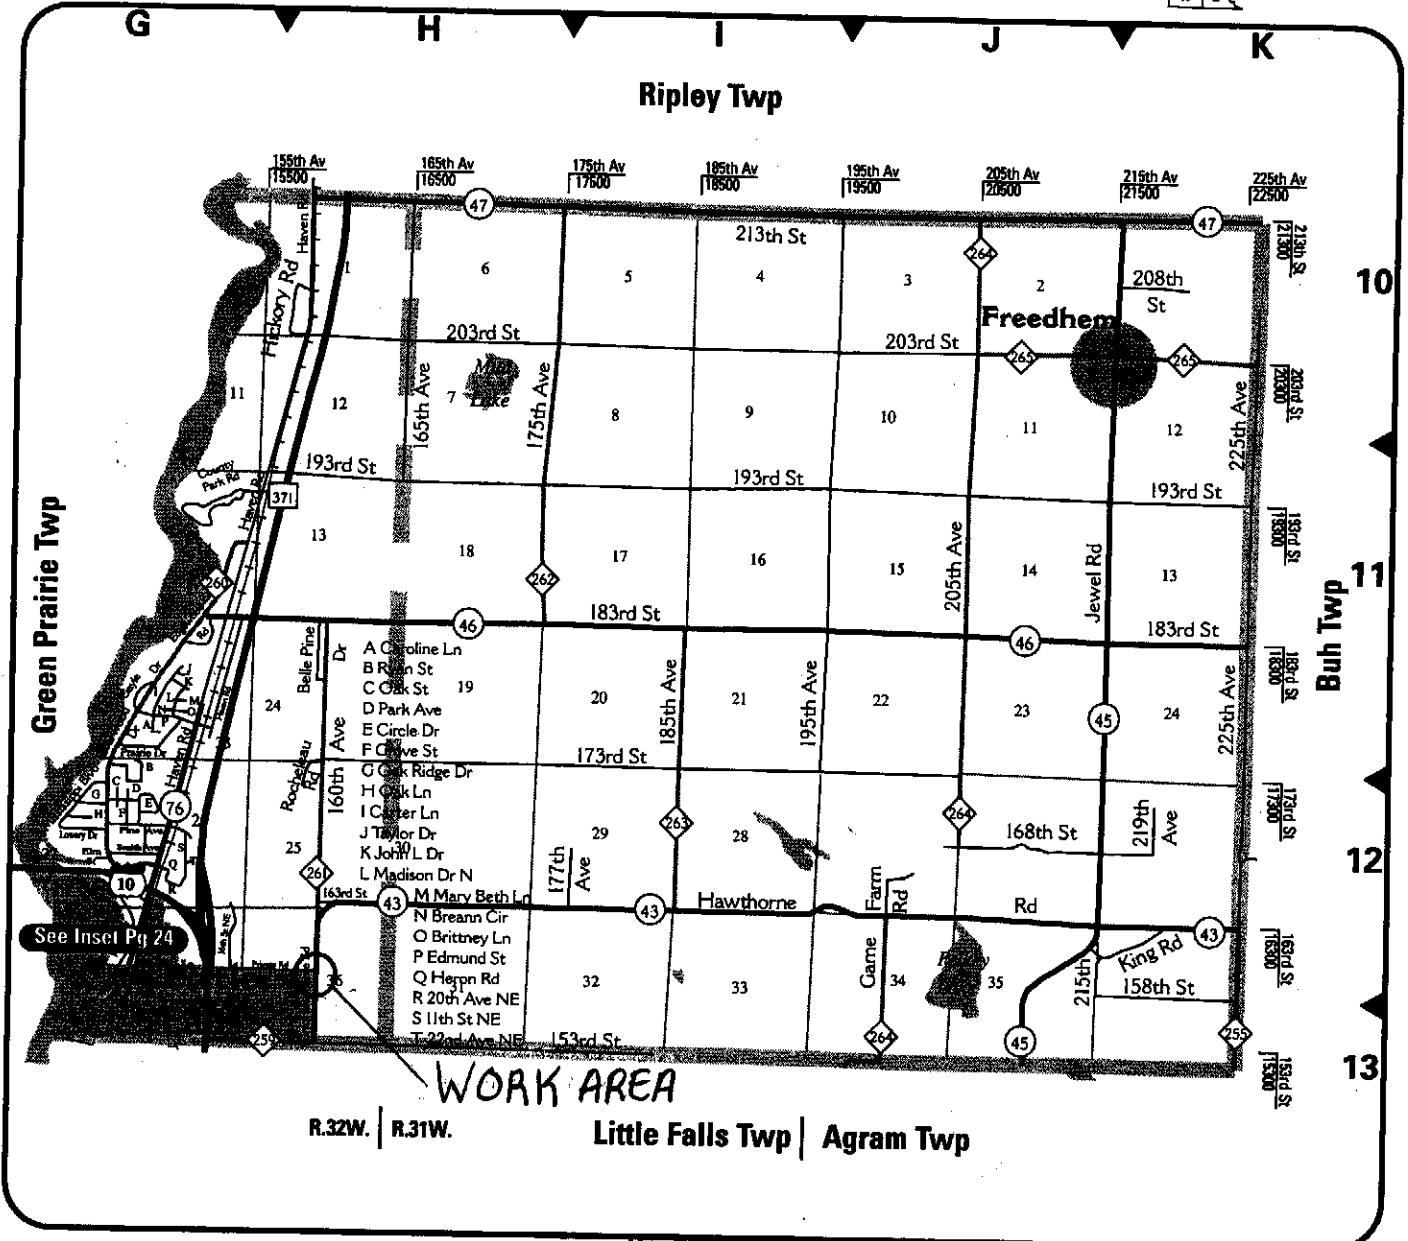

CITY OF LITTLE FALLS

WORK AREA
6'x6'x3'
PIT

BELLE PRAIRIE

T41N / R32W & R31W

Road Index

11th St NE G 12	20TH AVENUE G 12	EDGEWOOD RD H 11	MARY BETH LN G 11
153RD ST H-I 13	22ND AVE NE G 12	EDMUND ST H 12	MISSISSIPPI BLVD G 12
158TH ST K 13	203RD ST H-K 10	ELM ST G 12	OAK LN G 12
160TH AVE H 11-13	205TH AVE K 10-12	GAME FARM RD J 12	OAK RIDGE DR G 12
163RD ST H 12	208TH ST K 10	GAYLE DR H 12	OAK ST G 12
165TH AVE I 10-11	215TH AVE K 13	GROVE ST G 12	PARK AVE G 12
168TH ST K 12	219TH AVE K 12	HAVEN RD H 12	PINE AVE H 12
173RD ST H-J 12	225TH AVE K 10-12	HAWTHORN RD H12-13	PRAIRIE DR H 12
175TH AVE I 10-11	BELLE PINE DR H 11	HERON RD G,H 11-12	RIVERVIEW DR G 13
177TH AVE I 12	BREANN CIR G 11	HICKORY RD H 10	RIVERWOOD DR G 12
183RD ST H-K 11	BRITNEY LN G 11	JEWEL RD K 11	ROCHELEAU RD H 12
185TH AVE J 11-12	CAROLINE LN H 12	JOHN L DR G 11	RYAN ST G 12
16TH AVE NE G 12	CARTER LN G 11	KING RD K 12	SMITH AVE G 12
193RD ST H-K 11	CIRCLE DR H 12	LOWERY DR G 12	TAYLOR DR G 11
195TH AVE J 10-12	COUNTY PARK RD H 11	MADISON DR G 11	