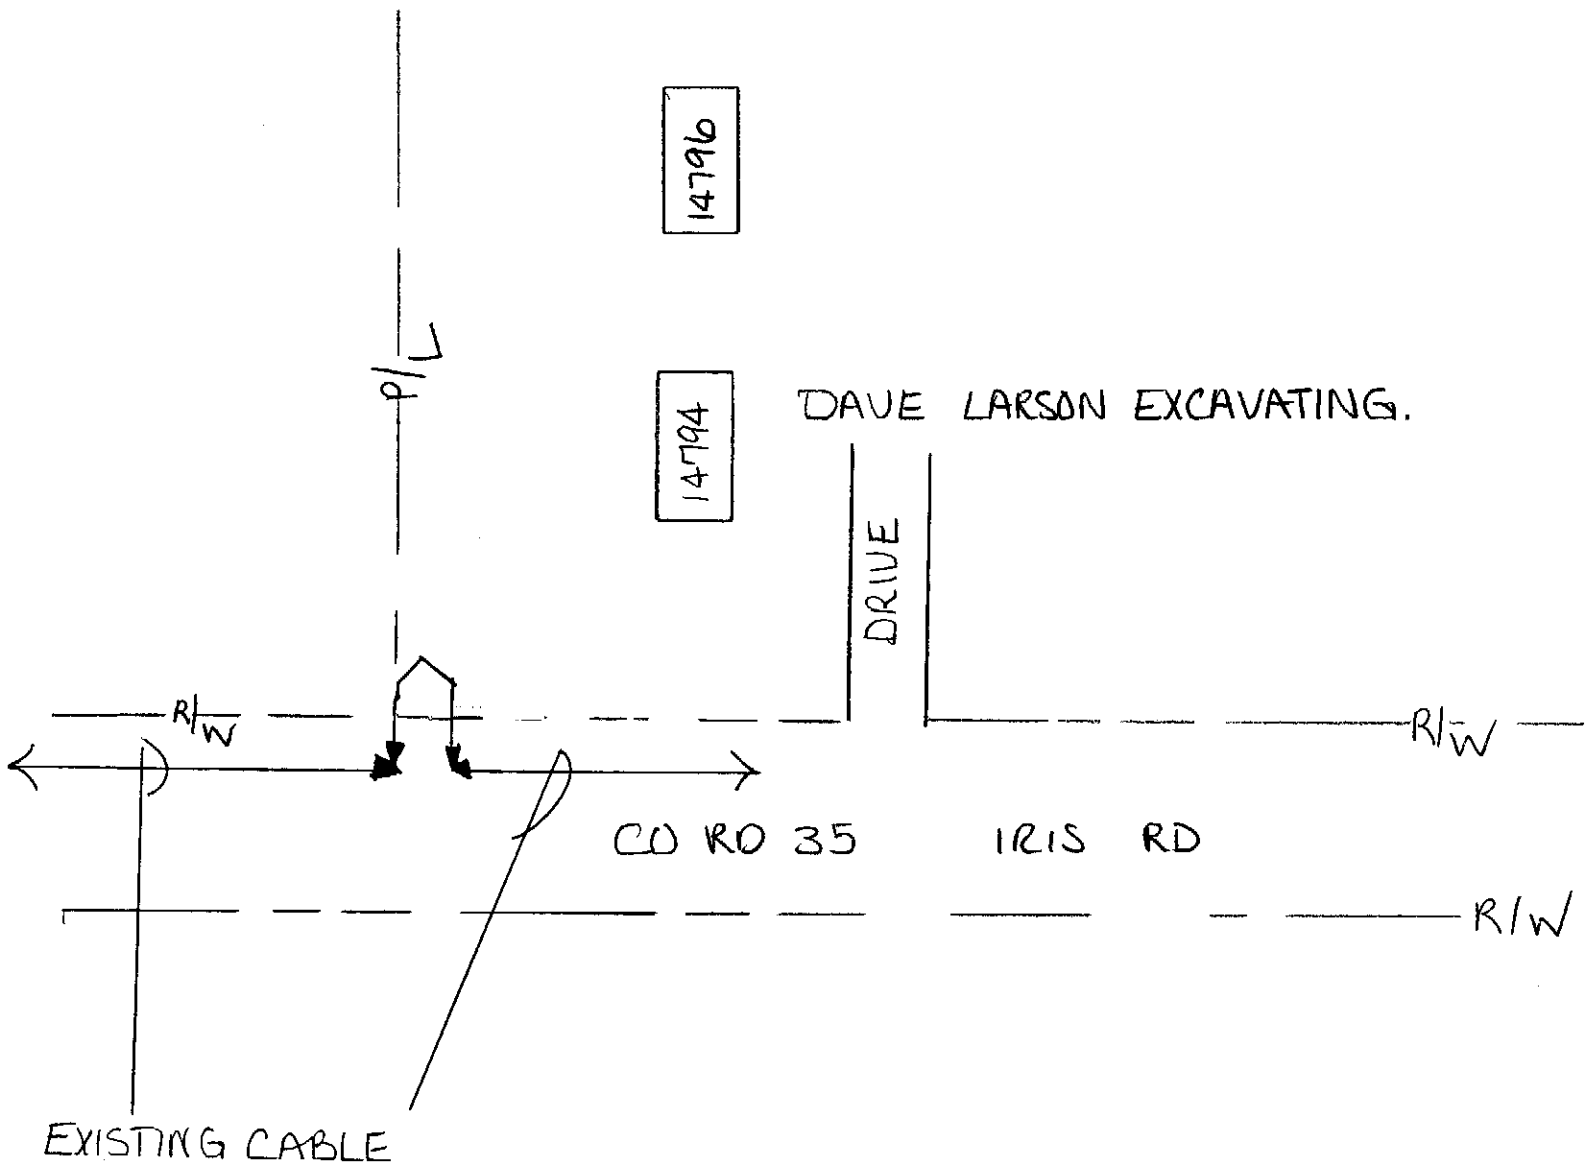

LOCATION

**LITTLE FALLS**  
T 40N / R32W & R31W

**Road Index**

103RD ST .....G,H,J 15	155TH AVE ..... H 14	BAY VIEW RD .....G 14	HAVEN DR .....H 15	MARY LN .....H 13	TAMMY AVE ..... H 13
113TH ST .....G 15	160TH AVE ..... H 14	BETMAR AVE .....H 14	HAVEN RD .....G 14	OAK DR .....H 14	TERRACE LN .....G 14
118TH ST .....G,I 15	170TH AVE .....I 15	BETTY LN .....H 14	HAWK LN .....H 15	PHEASANT RUN RDH 13	THOMAS DR .....G 14
123RD ST .....G,H 14	180TH AVE .....I 13-14	BREDFIELD LN .....G 14	HIDDEN ACRES DR .H 13	POPPLE DR .....H 13	TIMBERLOST RD .....H 15
131ST ST .....G 14	190TH AVE .....J 14-15	CLOVER GLEN LN .H 13	HILLTON RD ....G 13-14	QUAIL ST .....H 13	WOODDALE DR ....H 14
133RD ST .....G,H-J 14	195TH AVE .....J 13-14	EDGAR DR .....H 14	HILLVIEW LN .....H 14	RAMSEY LN .....H 15	ZEBULON SHORES DR .. .....G 14
136TH ST .....G 14	210TH AVE .....J 13-14	GAME FARM RD ...J 13	INCA RD .....I 15	RED OAK RIDGE DR H 15	
138TH ST .....H 13	5TH AVE SE .....H 13	GORDON CIR .....H 14	IRIS RD .....H-I 14-15	SANDPIPER DR ...H 13	
140TH AVE .....G 13-15	AIRPORT RD .....H 14	GROUSE DR .....G 14	JEWEL RD .....J 13	SCEPANIAC DR ...G 14	
140TH AVE ...H 13,14-15	ANGELINA DR .....H 15	HARNESS RD ...H 14-15	KAREN LN .....H 14	SHELLY DR .....H 13	
153RD ST .....H-I 13	ARDEN BLVD .....G 14	HARVEST RD ...H 14-15	MARIE LN .....H 14	SKYVIEW RIDGE RD H 14	

DIG UP EXISTING CABLE  
 PLACE SLACK LOOP IN CABLE, SPLICE  
 & PLACE TO PRIVATE PROPERTY  
 PIT REQ'D

LITTLE FALLS TWP  
 12M2GMC  
 T40 N R32W  
 SEC 20