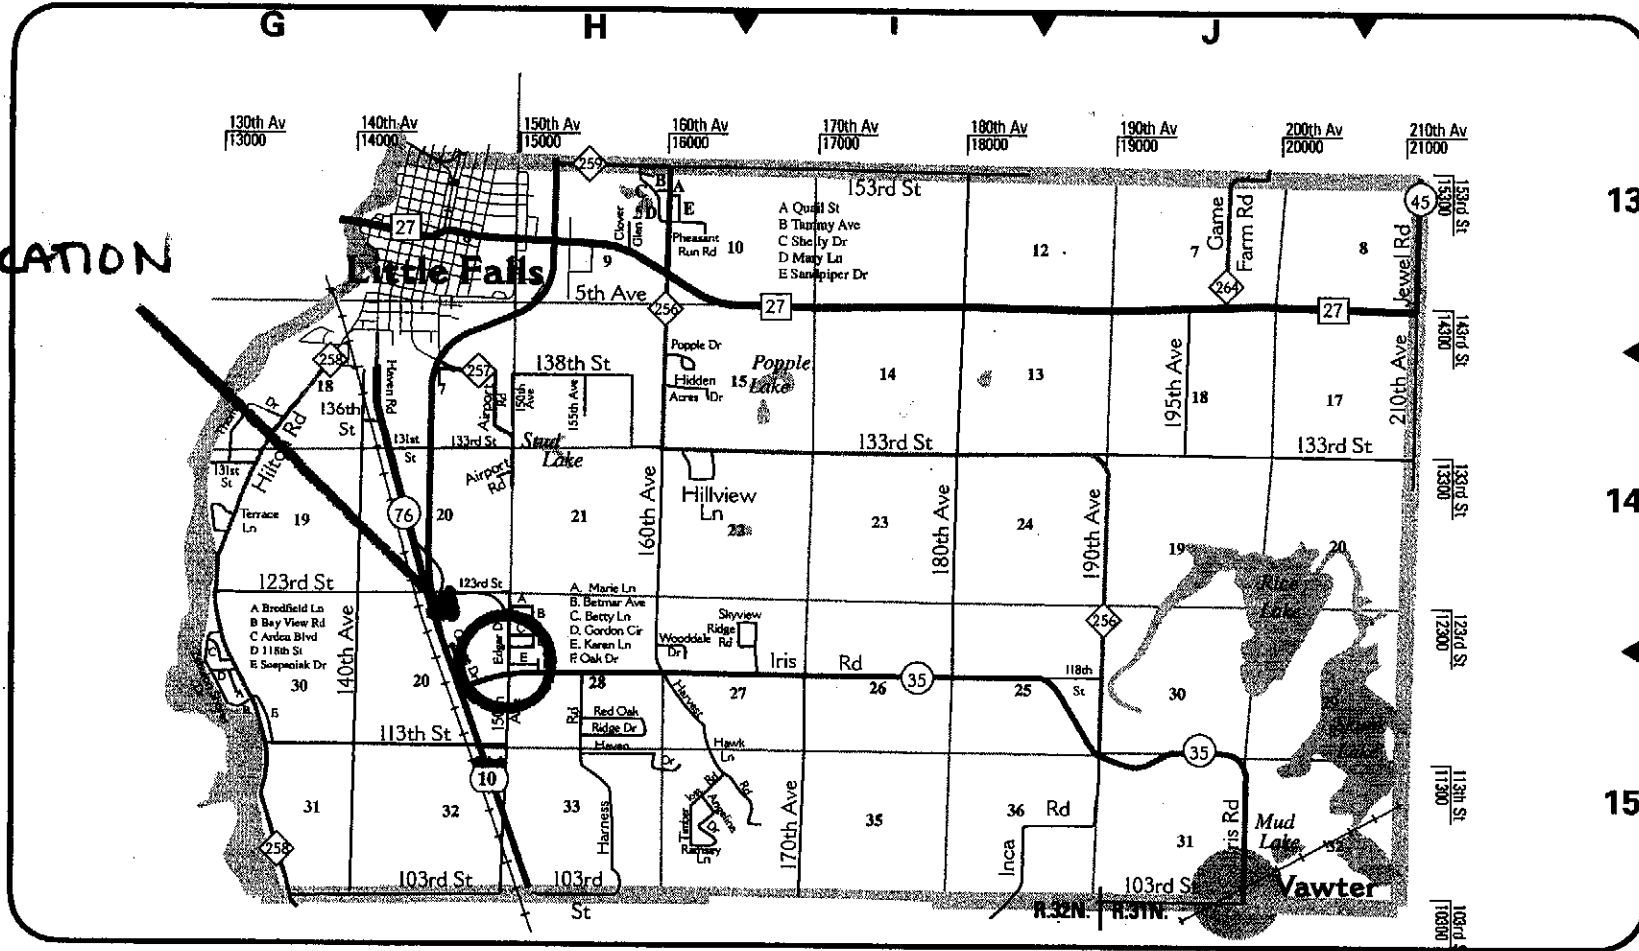

LOCATION

**LITTLE FALLS**  
T 40N / R32W & R31W

**Road Index**

103RD ST .....G,H,J 15	155TH AVE ..... H 14	BAY VIEW RD .....G 14	HAVEN DR .....H 15	MARY LN .....H 13	TAMMY AVE ..... H 13
113TH ST .....G 15	160TH AVE ..... H 14	BETMAR AVE .....H 14	HAVEN RD .....G 14	OAK DR .....H 14	TERRACE LN .....G 14
118TH ST .....G,I 15	170TH AVE .....I 15	BETTY LN .....H 14	HAWK LN .....H 15	PHEASANT RUN RDH 13	THOMAS DR .....G 14
123RD ST .....G,H 14	180TH AVE .....I 13-14	BREDFIELD LN .....G 14	HIDDEN ACRES DR .H 13	POPPLE DR .....H 13	TIMBERLOST RD .....H 15
131ST ST .....G 14	190TH AVE .....J 14-15	CLOVER GLEN LN .H 13	HILLTON RD ....G 13-14	QUAIL ST .....H 13	WOODDALE DR ....H 14
133RD ST .....G,H-J 14	195TH AVE .....J 13-14	EDGAR DR .....H 14	HILLVIEW LN .....H 14	RAMSEY LN .....H 15	ZEBULON SHORES DR .. .....G 14
136TH ST .....G 14	210TH AVE .....J 13-14	GAME FARM RD ...J 13	INCA RD .....I 15	RED OAK RIDGE DR H 15	
138TH ST .....H 13	5TH AVE SE .....H 13	GORDON CIR .....H 14	IRIS RD .....H-I 14-15	SANDPIPER DR ...H 13	
140TH AVE .....G 13-15	AIRPORT RD .....H 14	GROUSE DR .....G 14	JEWEL RD .....J 13	SCEPANIAC DR ...G 14	
140TH AVE ...H 13,14-15	ANGELINA DR .....H 15	HARNESS RD ...H 14-15	KAREN LN .....H 14	SHELLY DR .....H 13	
153RD ST .....H-I 13	ARDEN BLVD .....G 14	HARVEST RD ...H 14-15	MARIE LN .....H 14	SKYVIEW RIDGE RD H 14	

DIG UP EXISTING CABLE  
 PLACE SLACK LOOP IN CABLE, SPLICE  
 & PLACE TO PRIVATE PROPERTY  
 PIT REQ'D

LITTLE FALLS TWP  
 12M2GMC  
 T40 N R32W  
 SEC 20