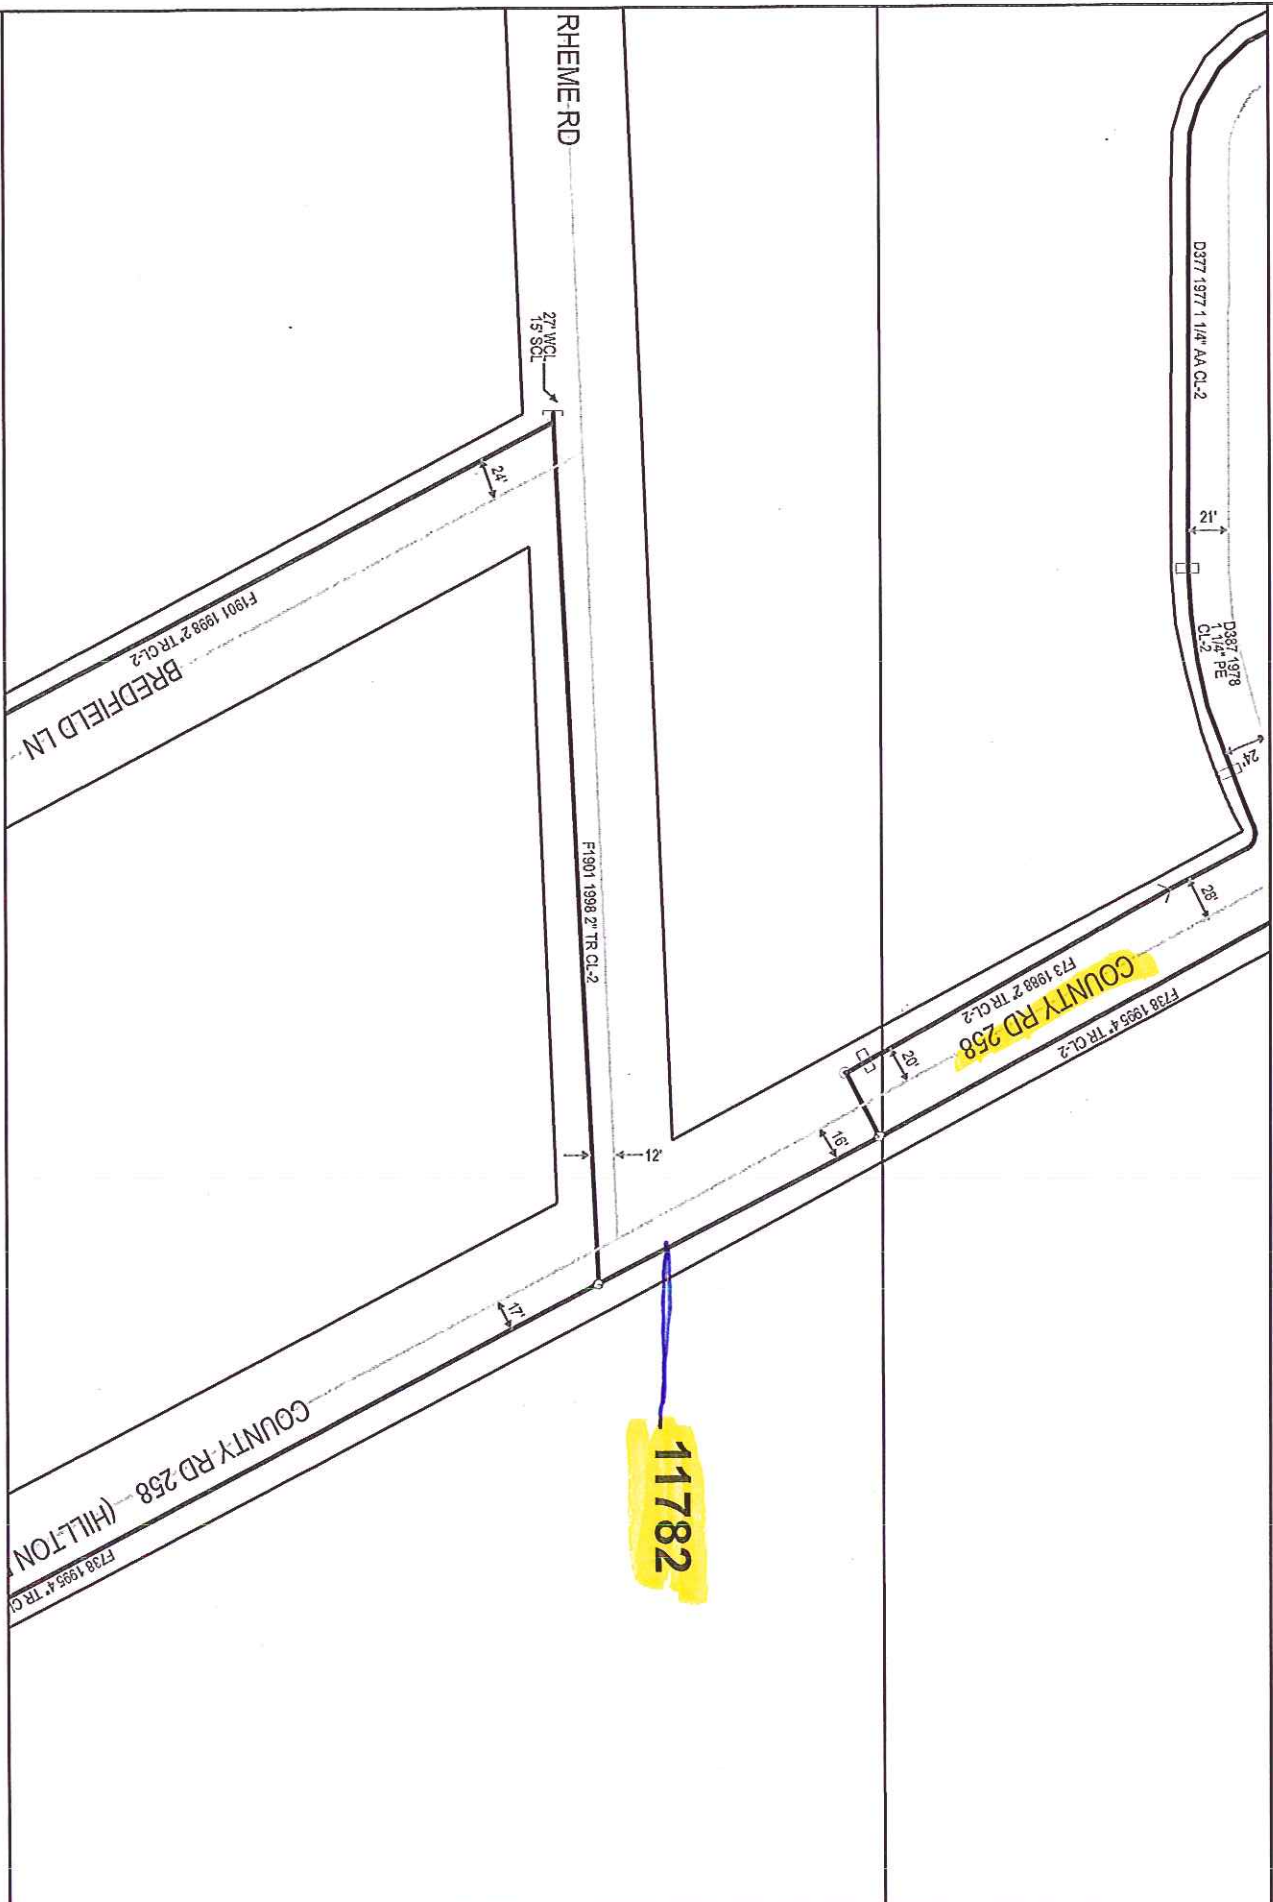

GENERAL LOCATION ONLY. DO NOT USE TO LOCATE FOR EXCAVATION. CALL 1-800-252-1166 FOR ONSITE LOCATIONS AND STAKING.

Plotted by: i213215
Plot Date: 4/17/2013

11782 HILTON ROAD (CO RD 258)
LITTLE FALLS MN

Scale: 1" = 100'
North