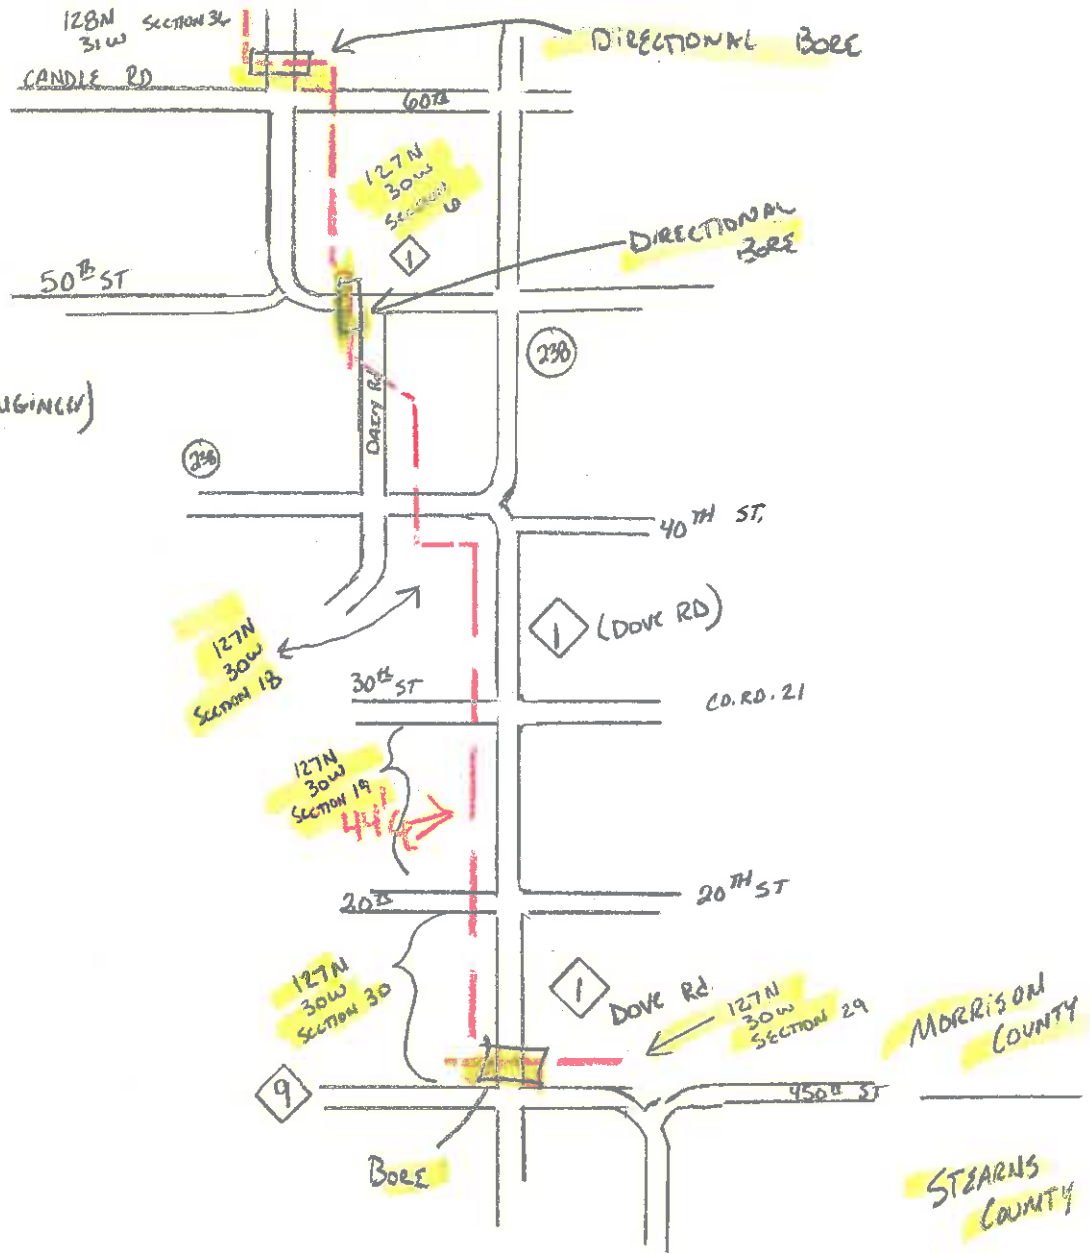

STEARNS ELECTRIC ASSOCIATION
 900 KRAFT DRIVE SE
 NEIROSE MN 56352
 320-256-4241 OFFICE

Joel JANOSCHKE (DESIGN ENGINEER)
 Cell 320-292-0575

NEW 3 PHASE
 UNDER GROUND CABLE
 IS 44' G' ALONG
 DOVE RD