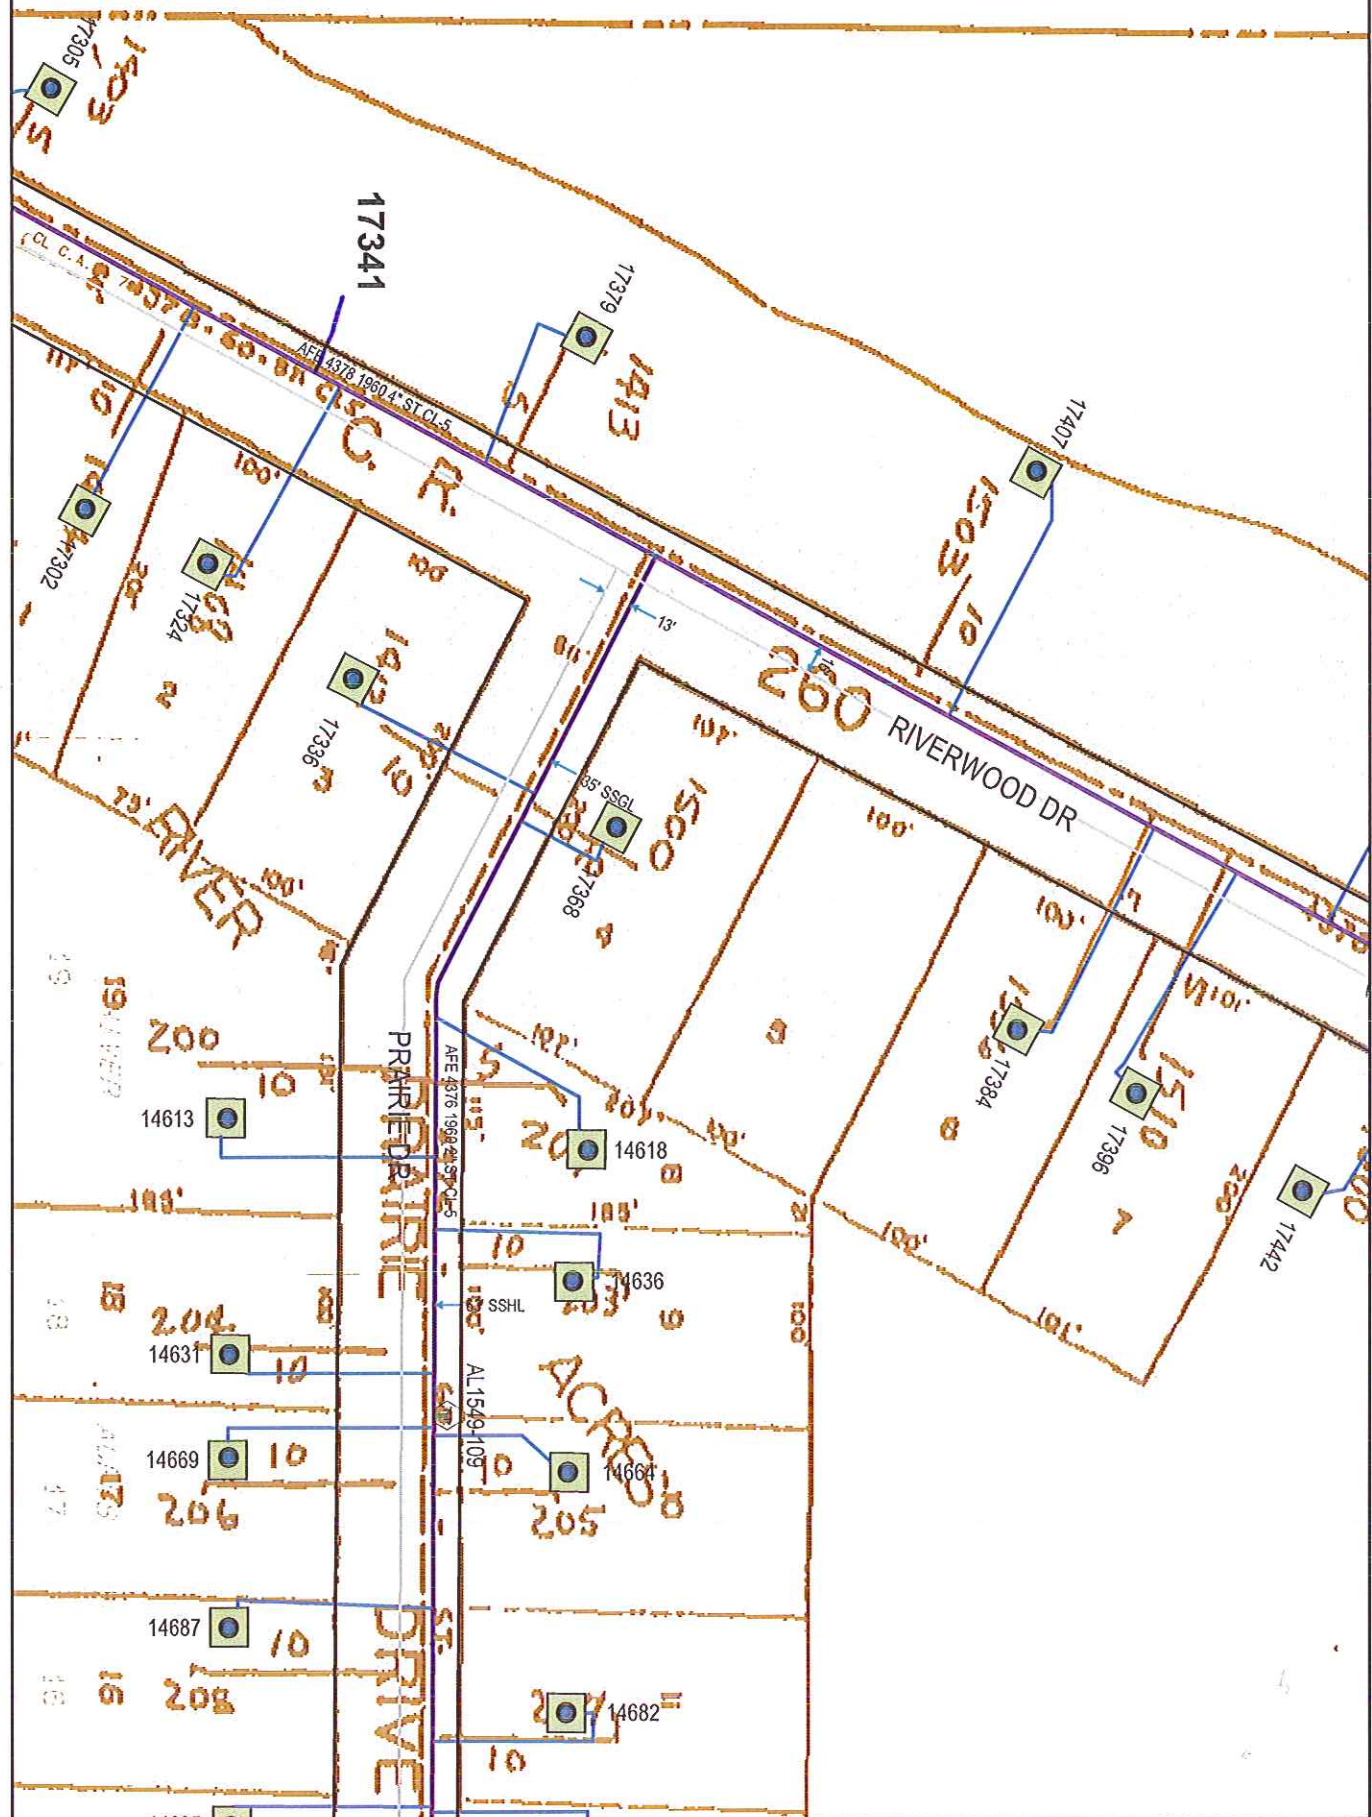

GENERAL LOCATION ONLY. DO NOT USE TO LOCATE FOR EXCAVATION. CALL 1-800-252-1166 FOR ONSITE LOCATIONS AND STAKING.

Plotted by: I217335
Plot Date: 6/5/2013

17341 RIVERWOOD DR
LITTLE FALLS

Scale: 1" = 100'
CenterPoint Energy
North