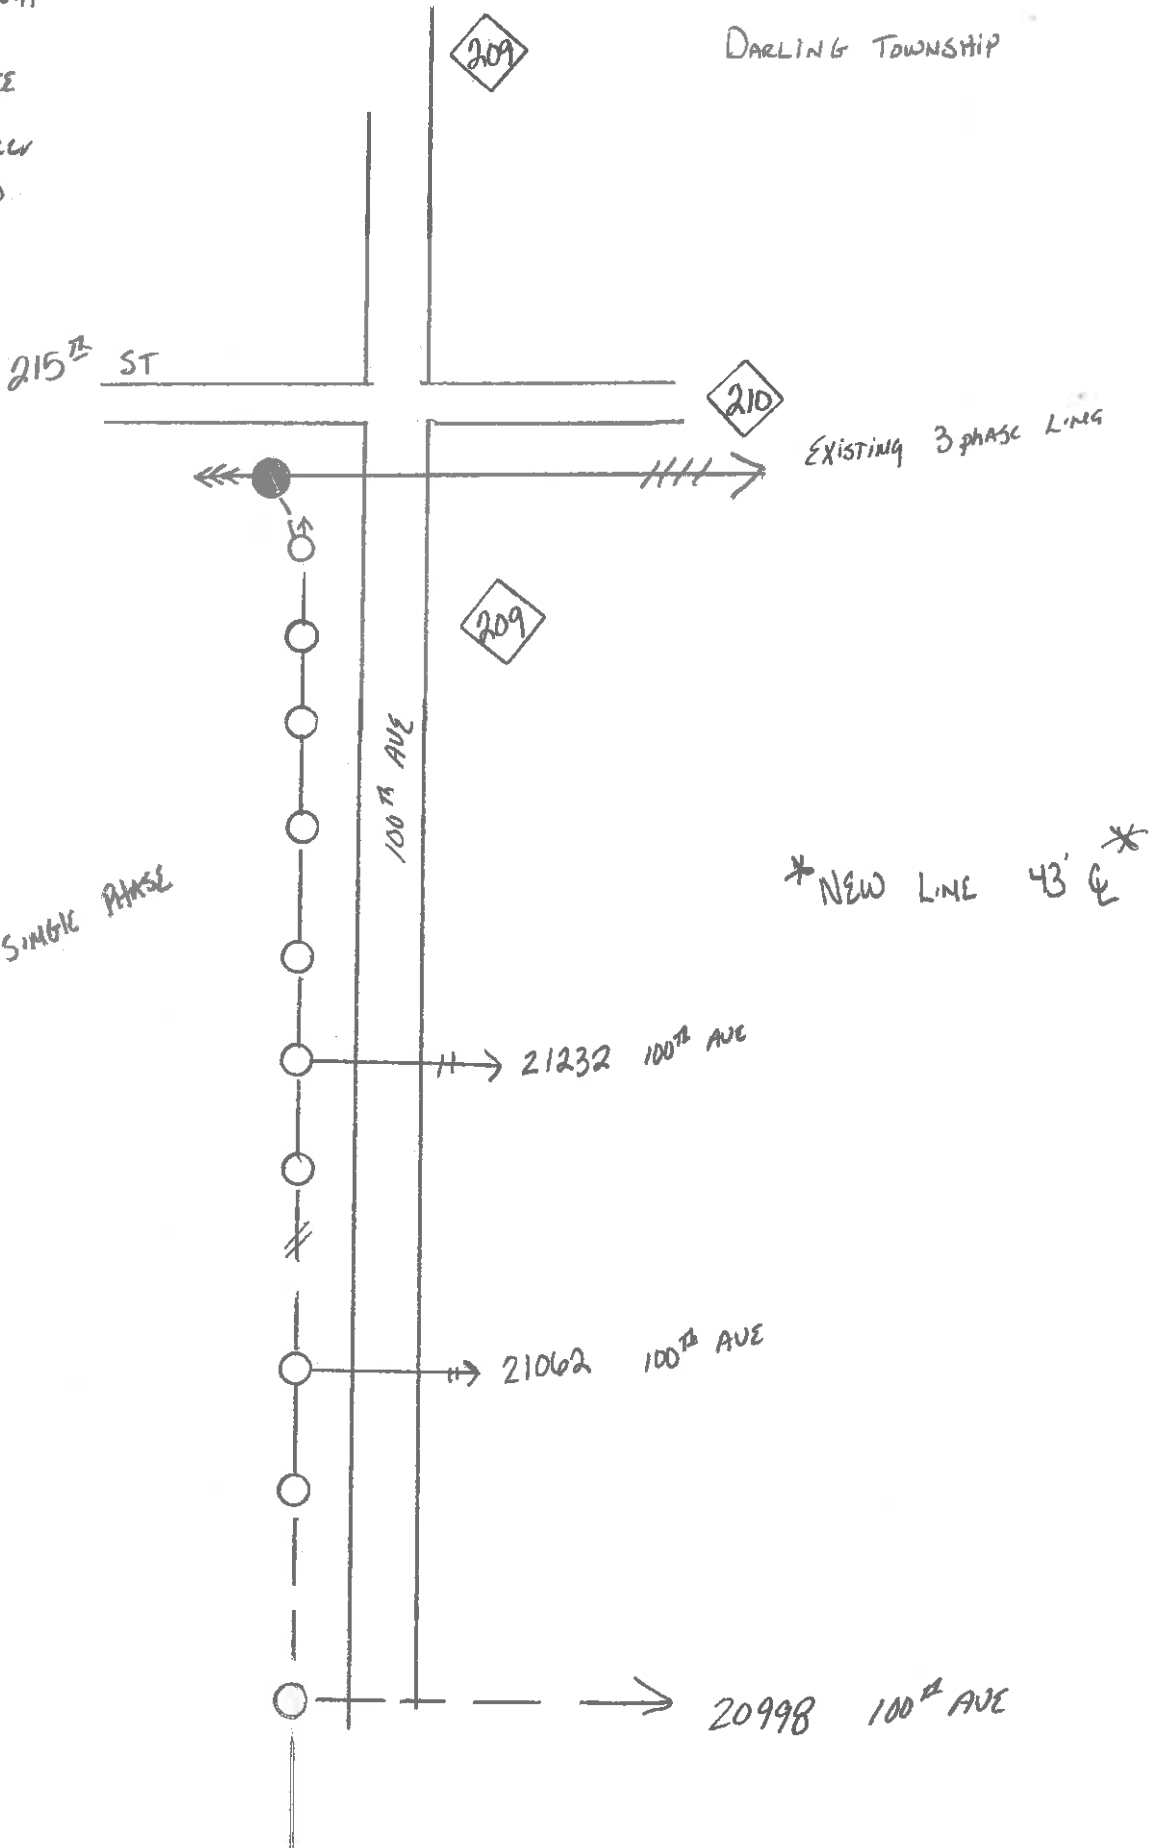

STEARNS ELECTRIC ASSOCIATION  
900 KRAFT DRIVE SE  
MURDOSE, MN 56377  
320-256-4241

MORRISON COUNTY  
130 N, 30W  
SECTION 15  
DARLING TOWNSHIP

Joel JANOWSKA  
DESIGN ENGINEER  
320-292-0575

REBUILDING EXISTING SINGLE PHASE  
POWERLINE