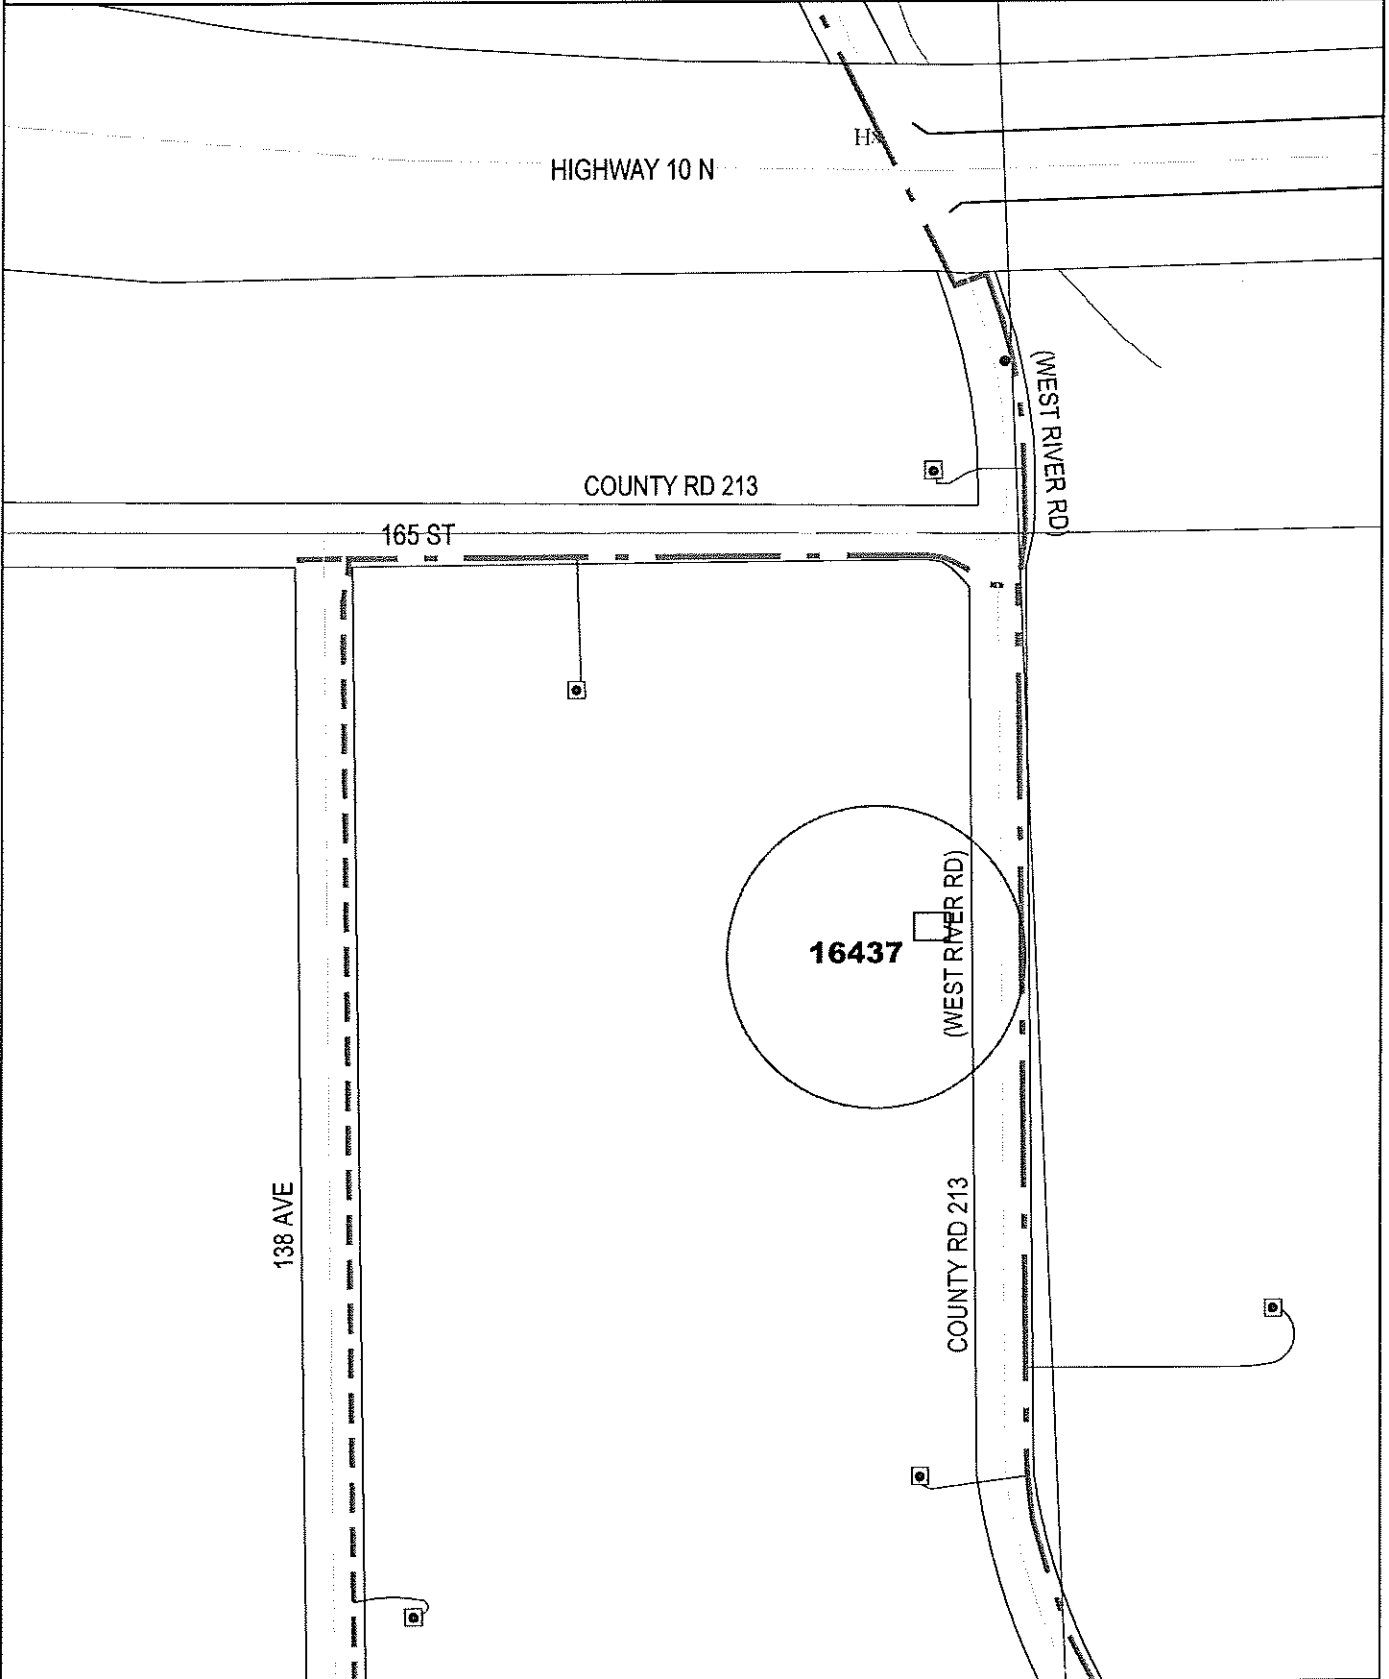

GENERAL LOCATION ONLY. DO NOT USE TO LOCATE FOR EXCAVATION. CALL 1-800-252-1166 FOR ONSITE LOCATIONS AND STAKING.

Plotted by: I217736  
Plot Date: 8/9/2012

16437 West River Rd (County Road 213)  
Green Prairie Twp MN 56345

Scale: 1" : 200 '  
CenterPoint Energy  
North