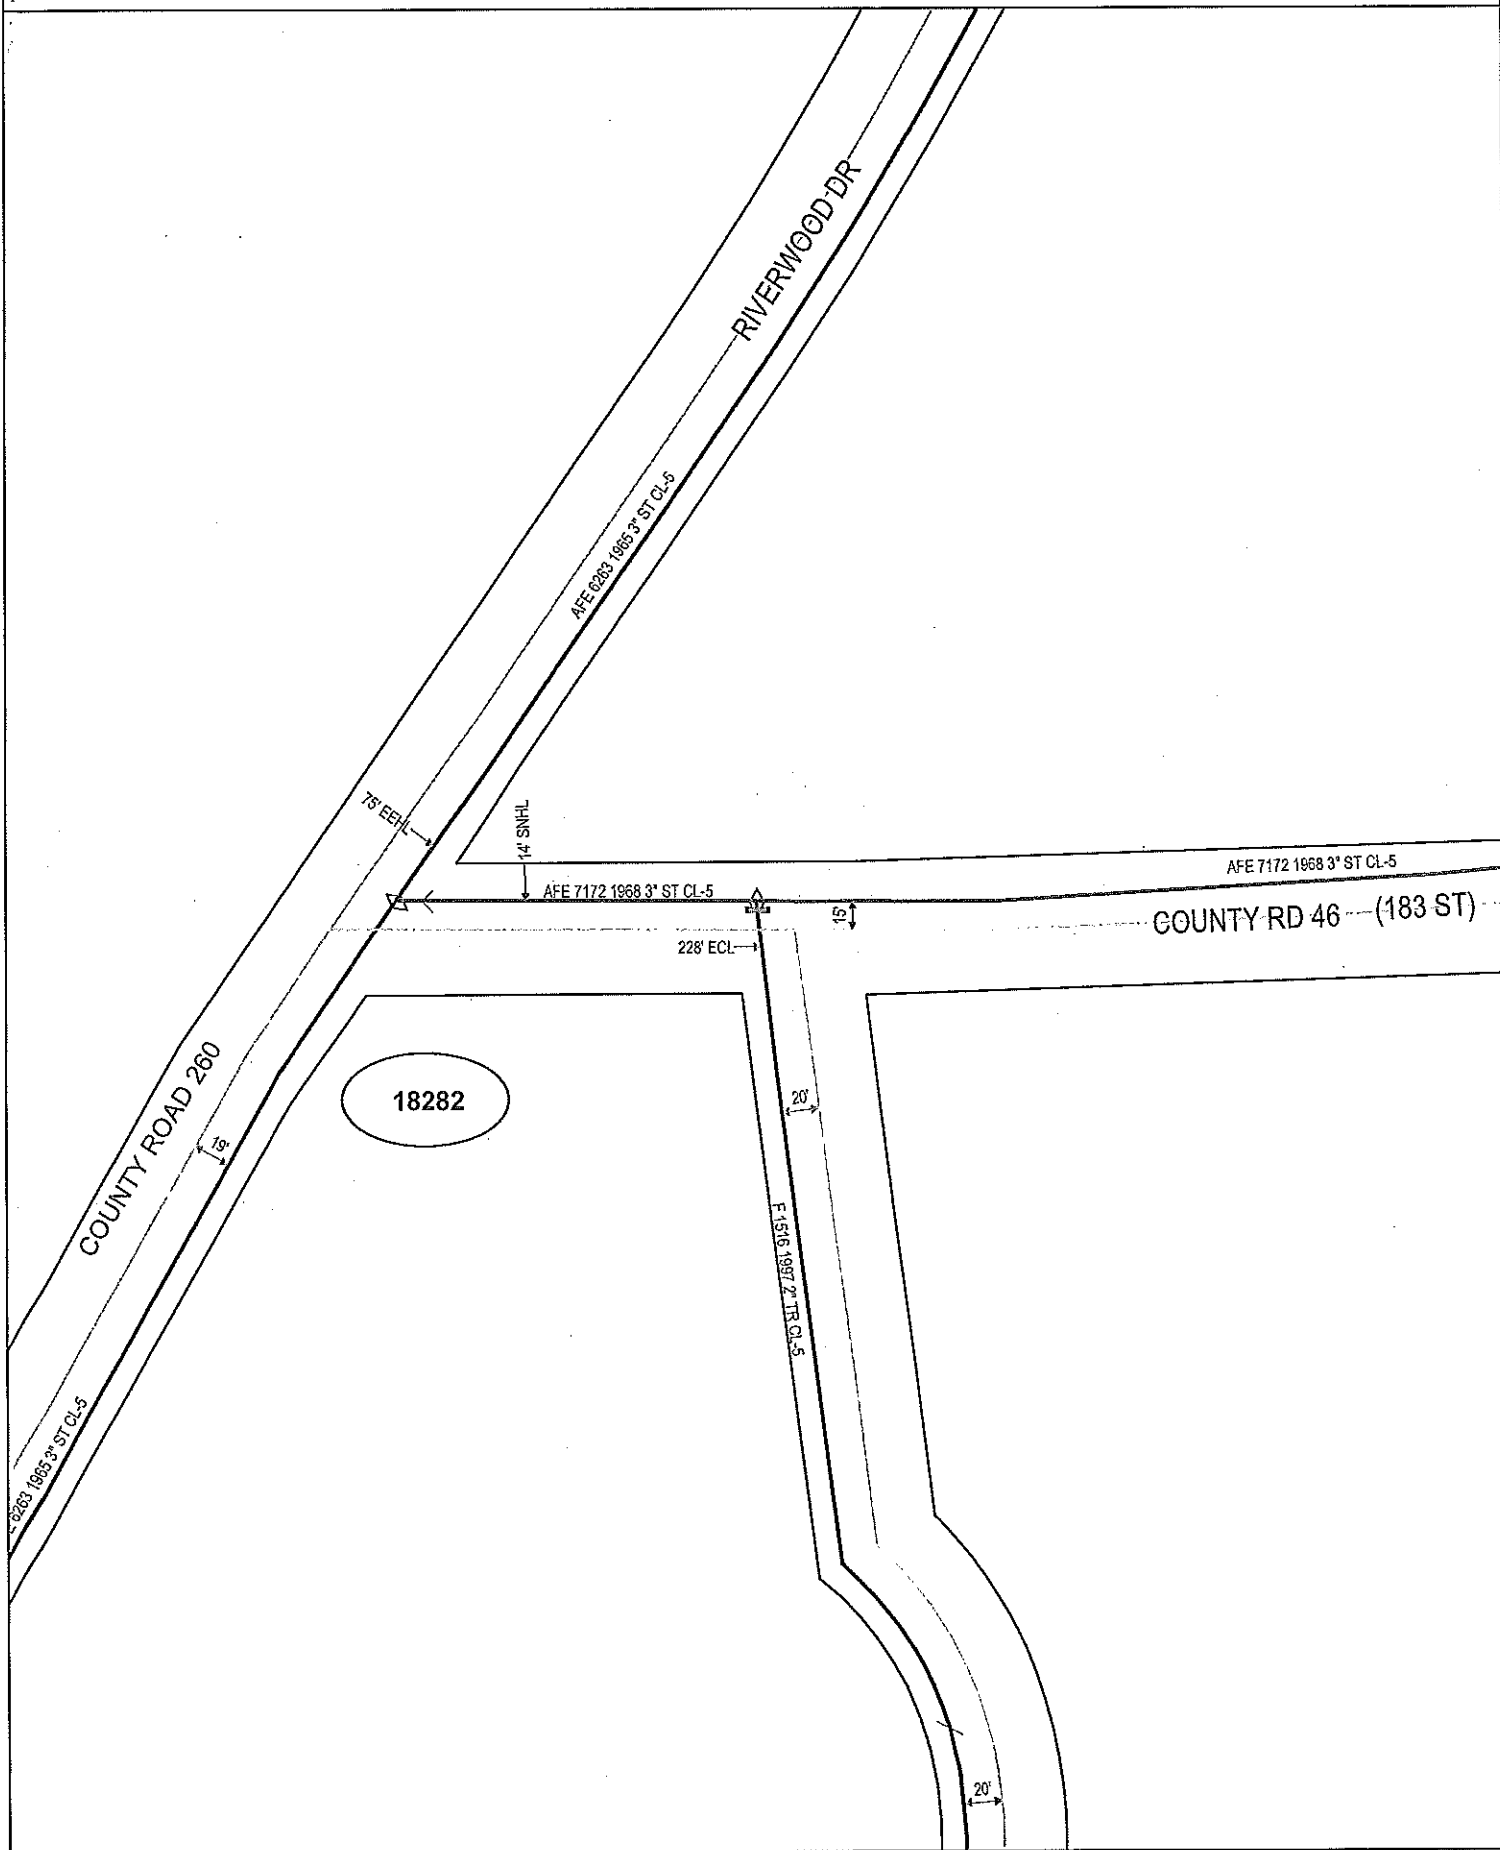

GENERAL LOCATION ONLY. DO NOT USE TO LOCATE FOR EXCAVATION. CALL 1-800-252-1166 FOR ONSITE LOCATIONS AND STAKING.

Plotted by: i068919

Plot Date: 10/21/2013

18282 RIVERWOOD DR (CTY RD 260)

BELLE PRAIRIE TWP - MORRISON COUNTY

Scale: 1" : 100'