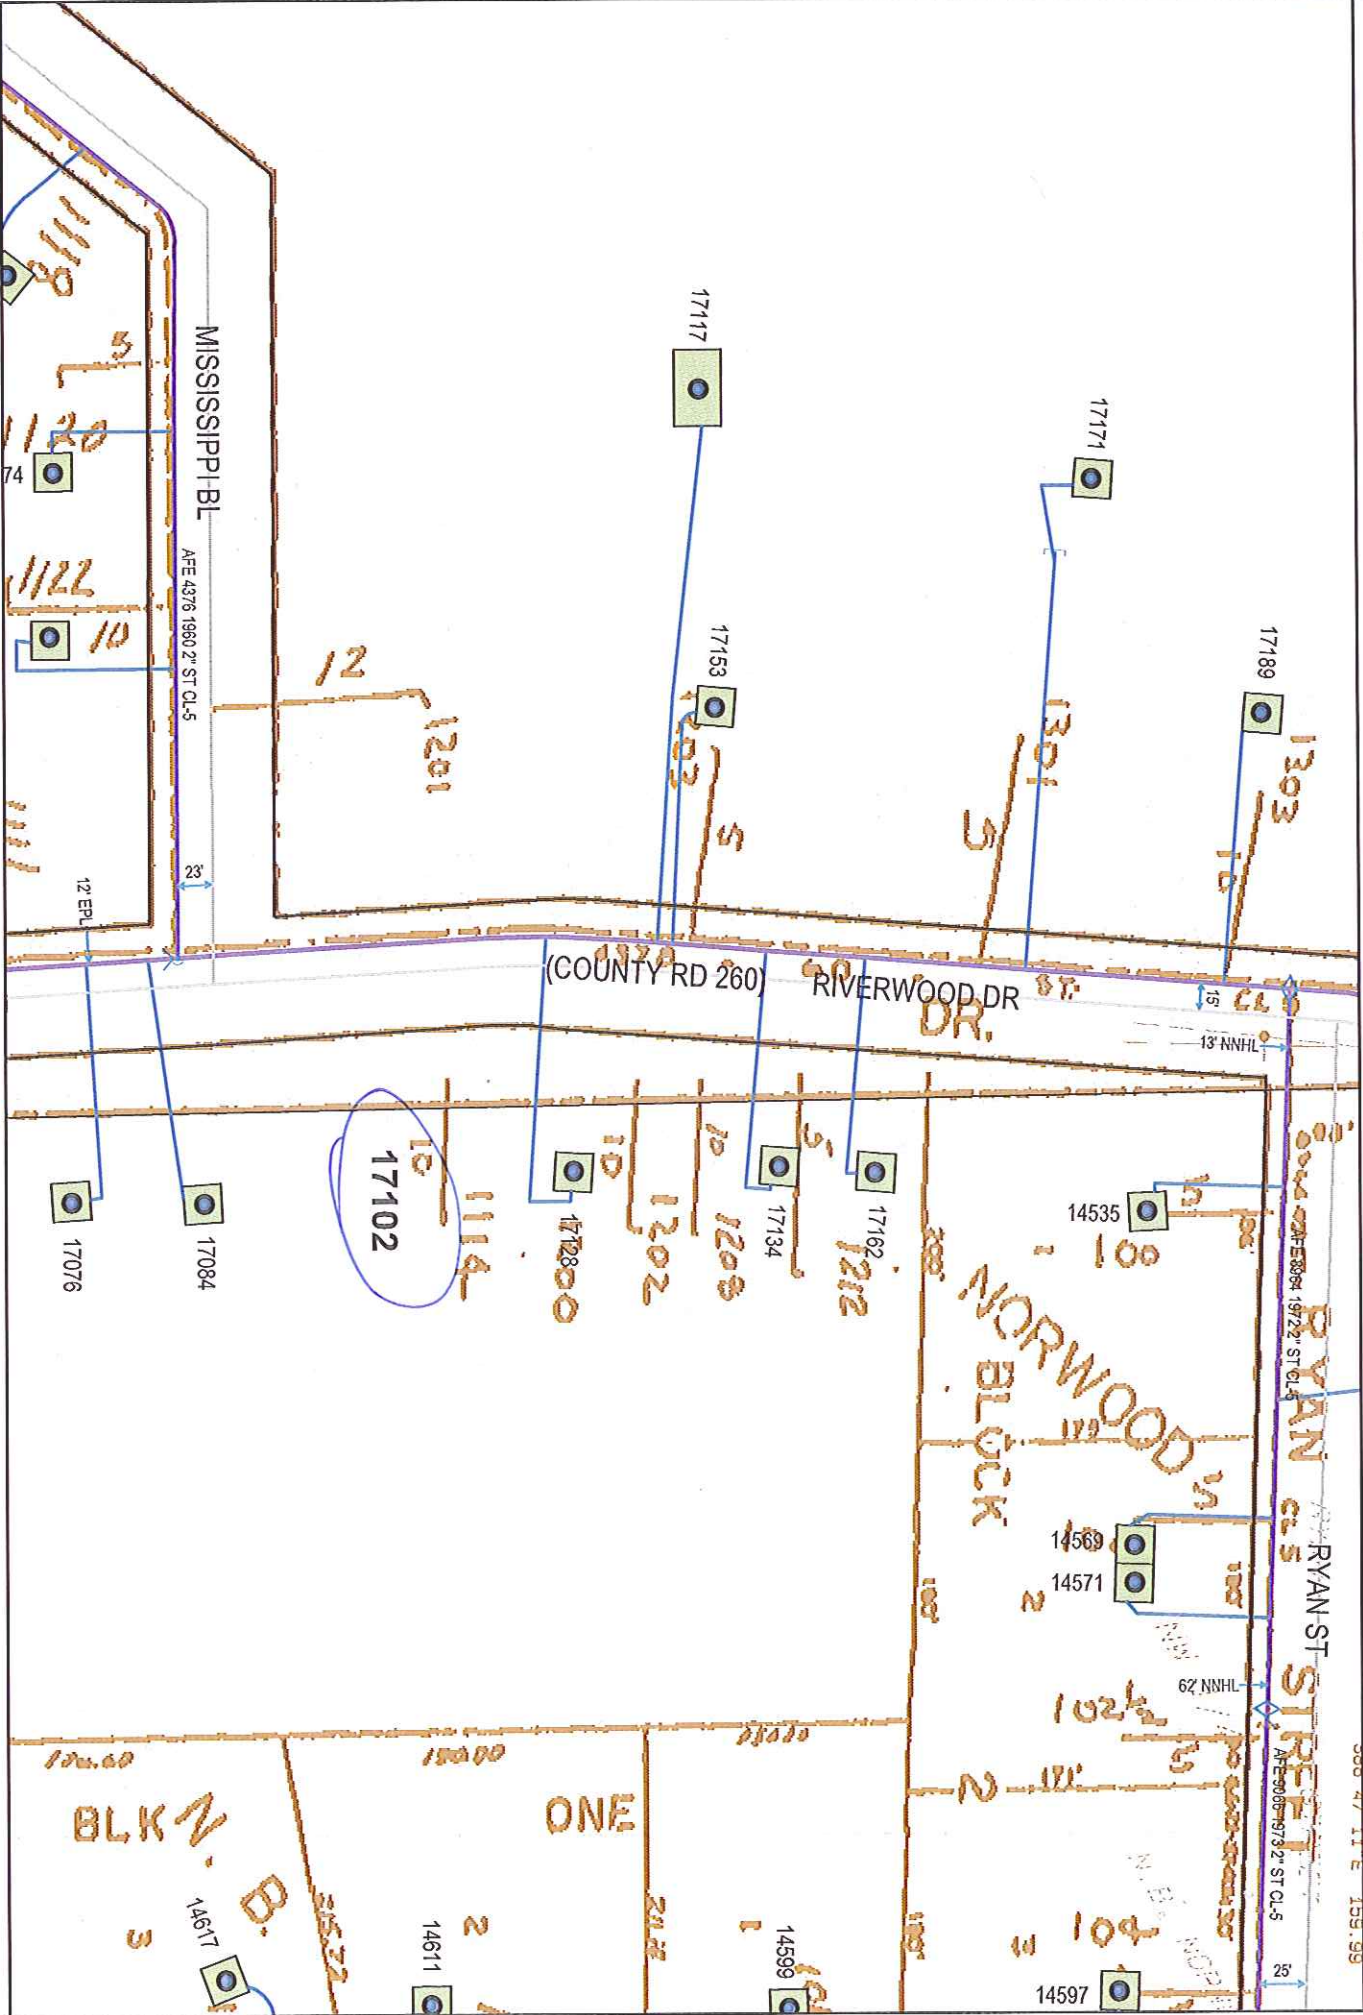

GENERAL LOCATION ONLY. DO NOT USE TO LOCATE FOR EXCAVATION. CALL 1-800-252-1166 FOR ONSITE LOCATIONS AND STAKING.

000 47 11 E 105.99

Plotted by: i217335

Plot Date: 10/21/2013

17102 RIVERWOOD DRIVE

LITTLE FALLS

Scale: 1" = 100'