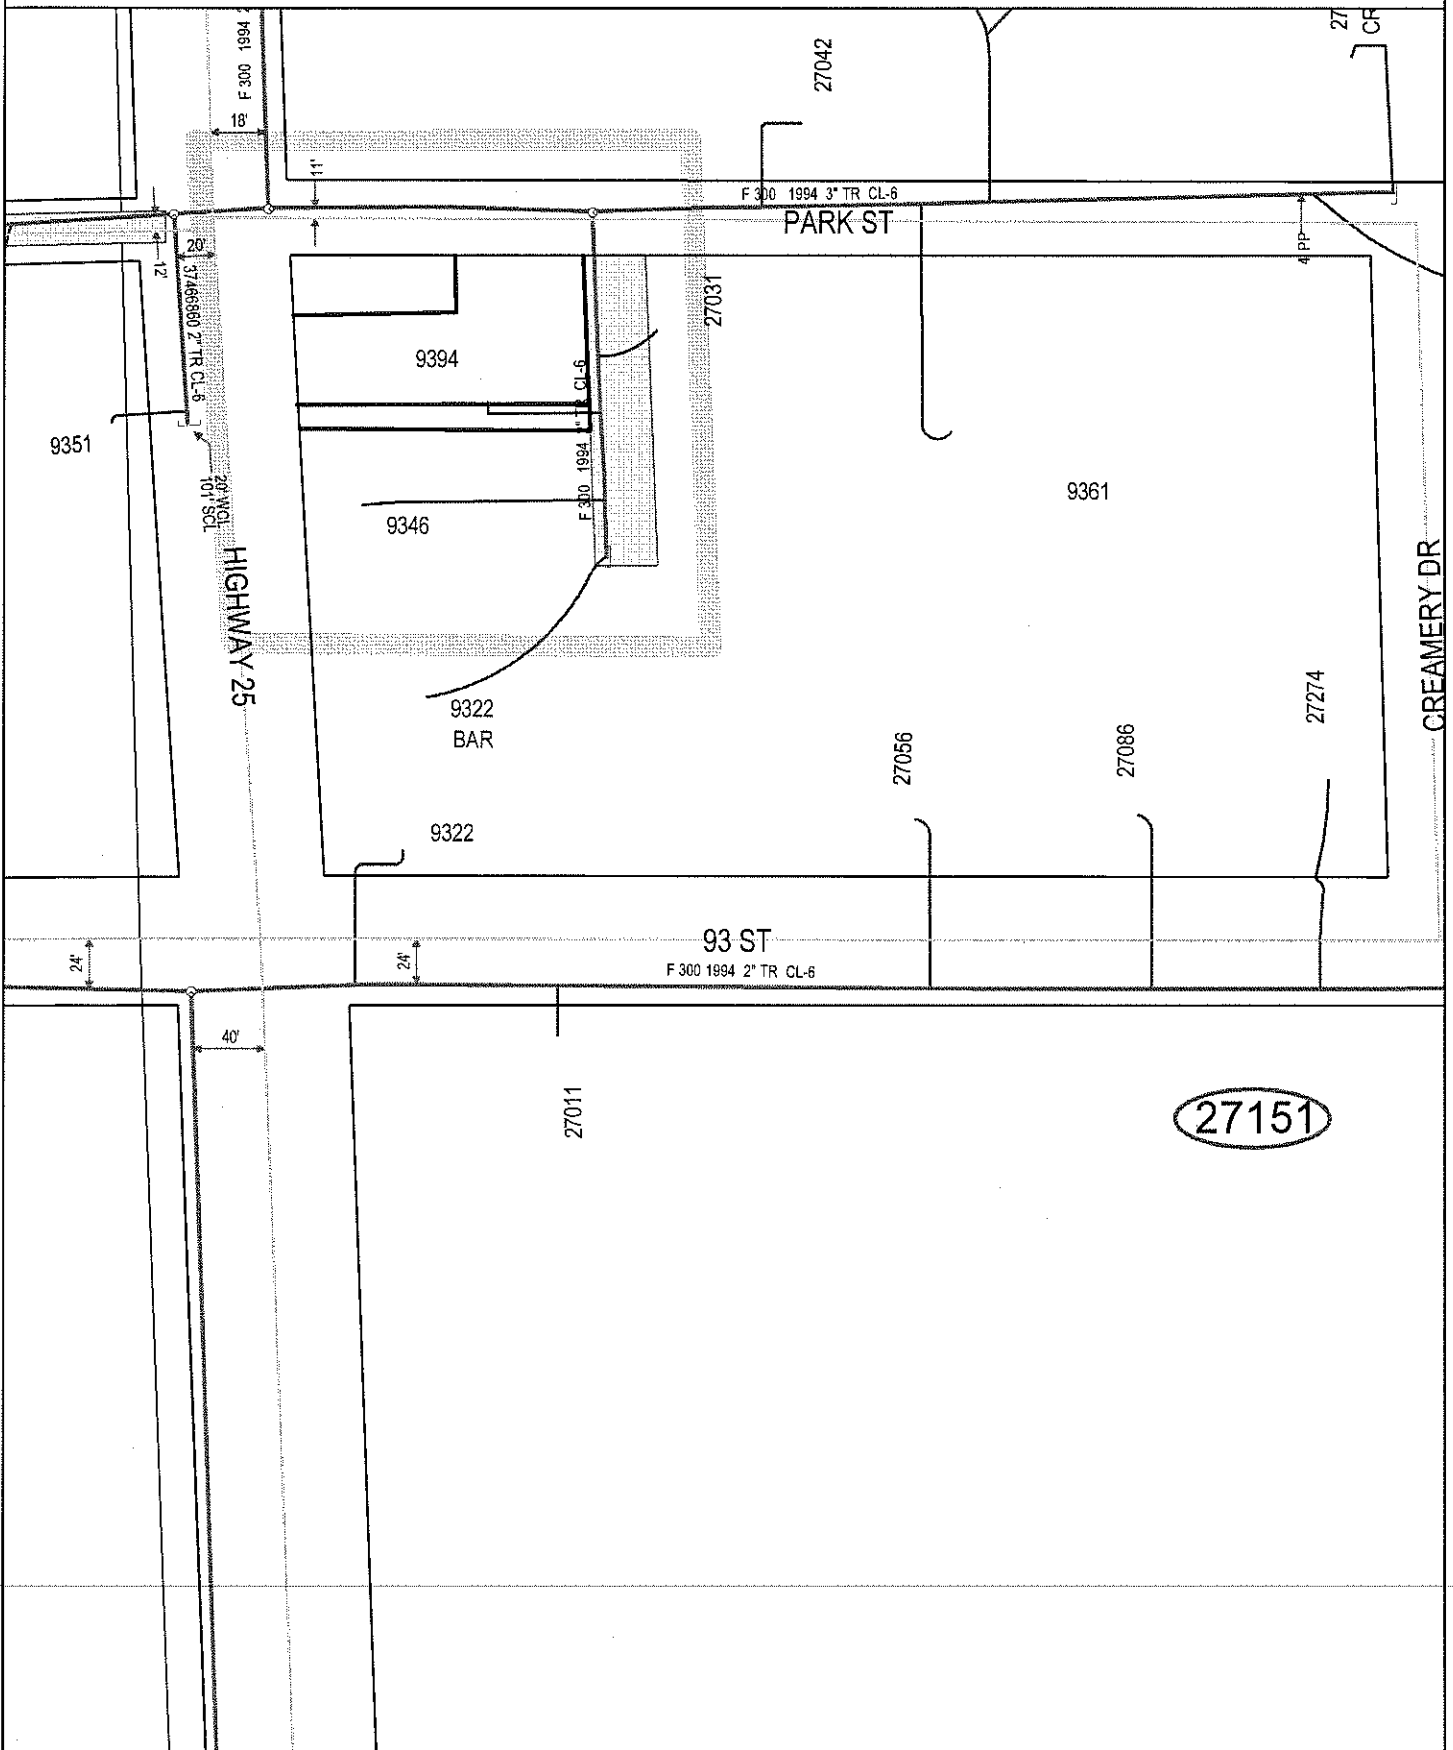

GENERAL LOCATION ONLY. DO NOT USE TO LOCATE FOR EXCAVATION. CALL 1-800-252-1166 FOR ONSITE LOCATIONS AND STAKING.

Plotted by: i222006

Plot Date: 10/29/2014

27151 93rd ST
BUCKMAN, MN 56317

Scale: 1" : 95'