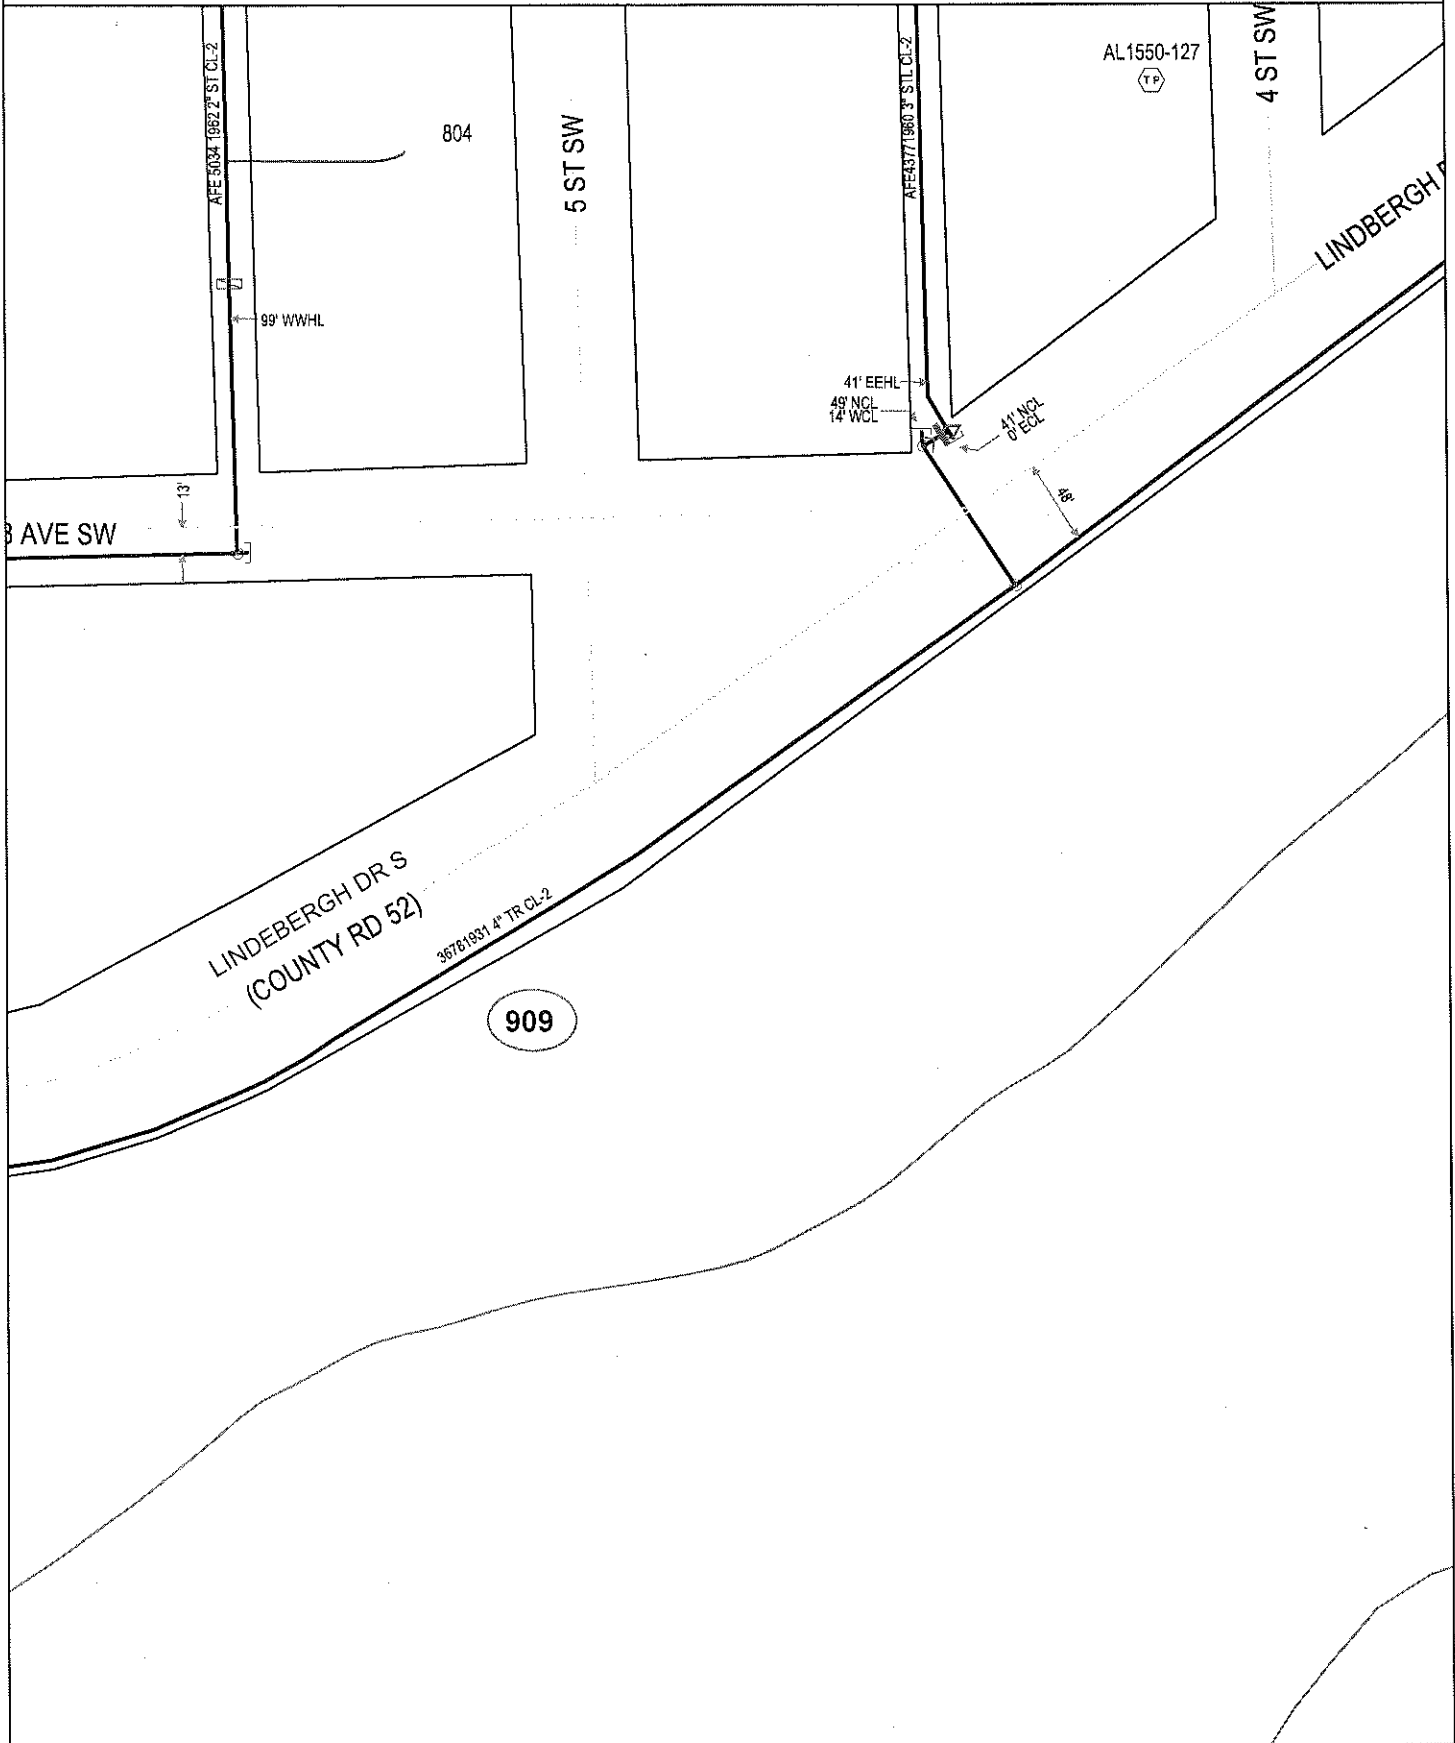

GENERAL LOCATION ONLY. DO NOT USE TO LOCATE FOR EXCAVATION. CALL 1-800-252-1166 FOR ONSITE LOCATIONS AND STAKING.

Plotted by: i220531
Plot Date: 4/17/2015

909 LINDBERGH DR S
LITTLE FALLS (COUNTY RD 52)

Scale: 1" : 100'
CenterPoint Energy
North