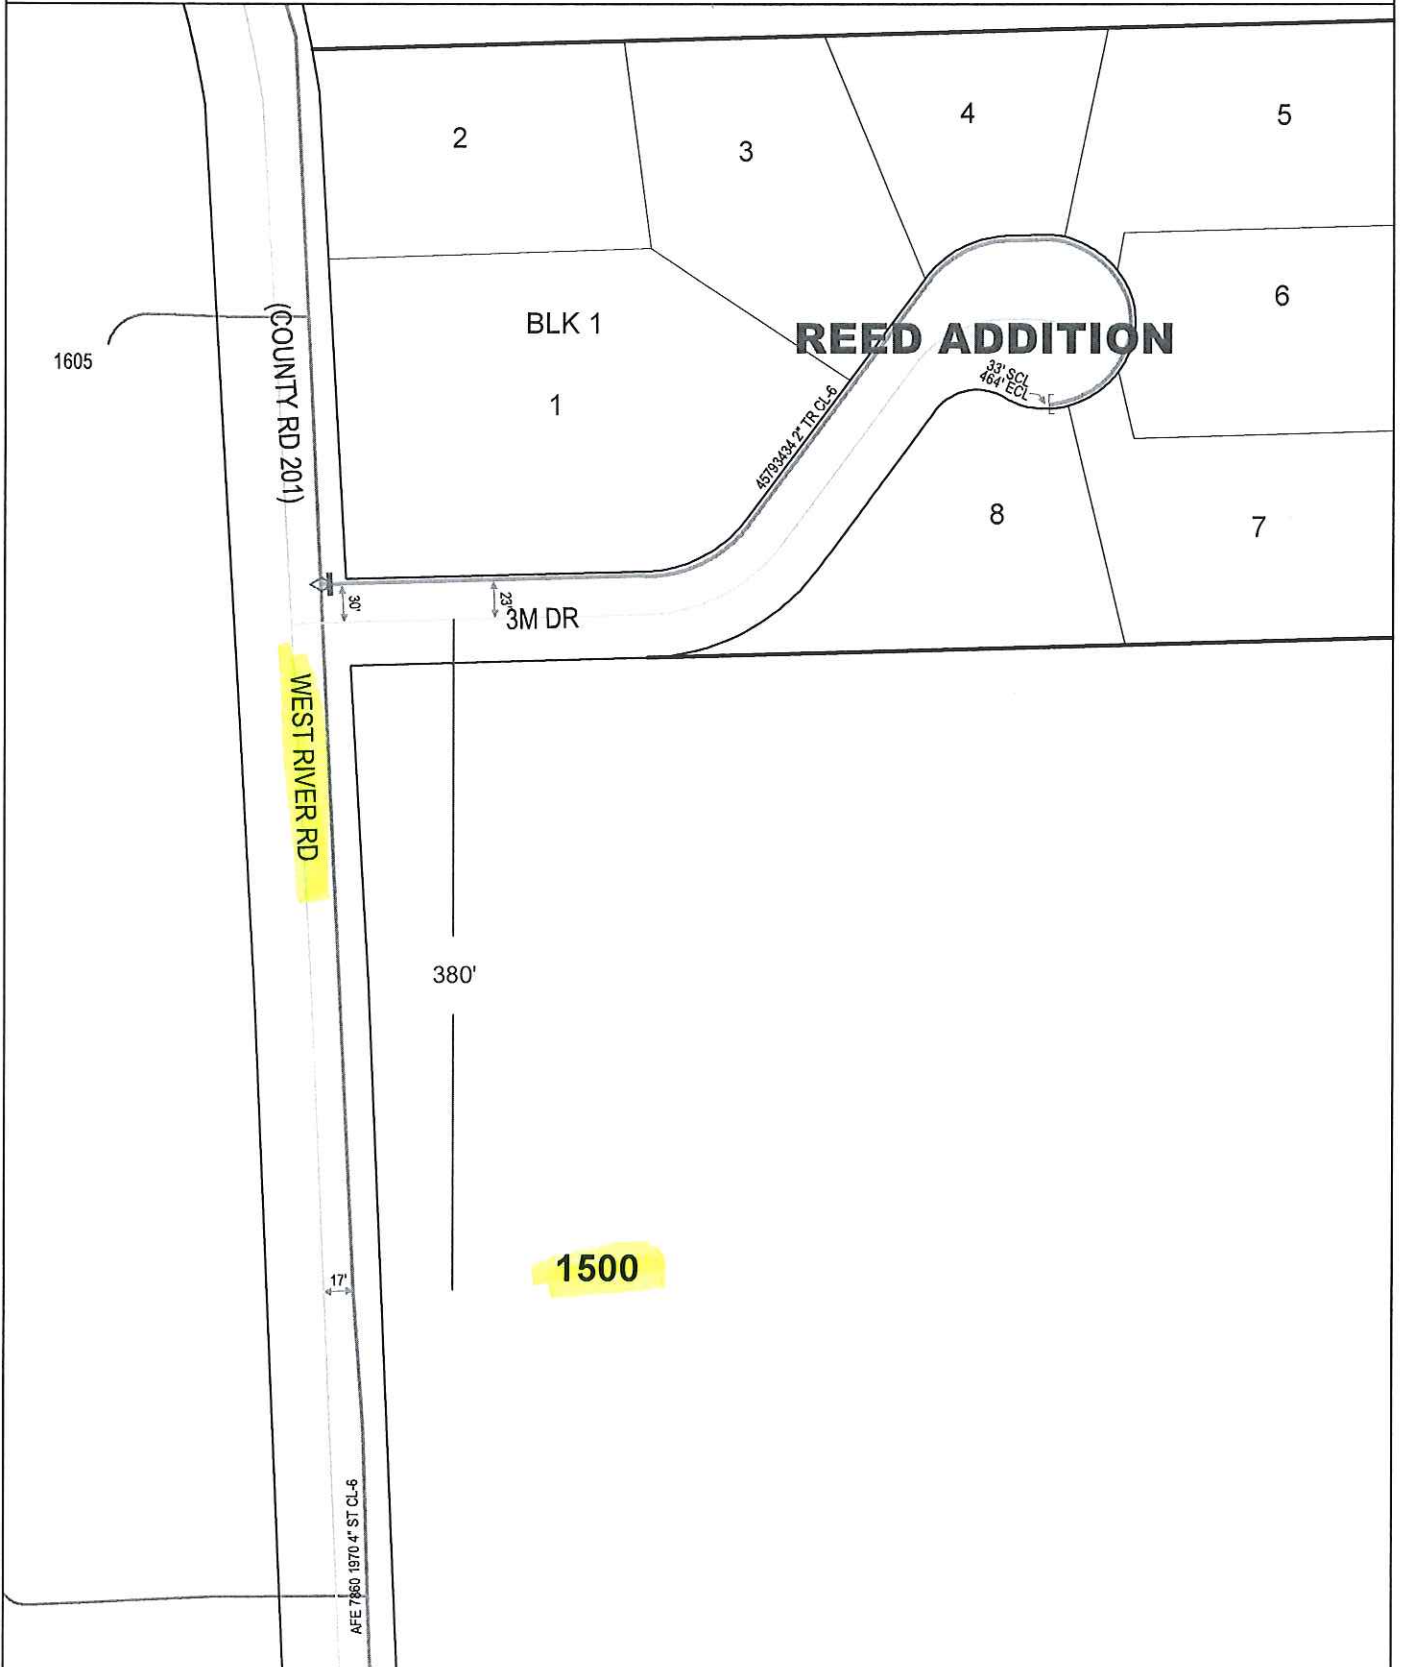

GENERAL LOCATION ONLY. DO NOT USE TO LOCATE FOR EXCAVATION. CALL 1-800-252-1166 FOR ONSITE LOCATIONS AND STAKING.

Plotted by: i222382
Plot Date: 6/30/2016

1500 WEST RIVER RD (CO RD 201)
LITTLE FALLS, MN 56345 (MORRISON COUNTY)

Scale: 1" : 100'
CenterPoint Energy
North