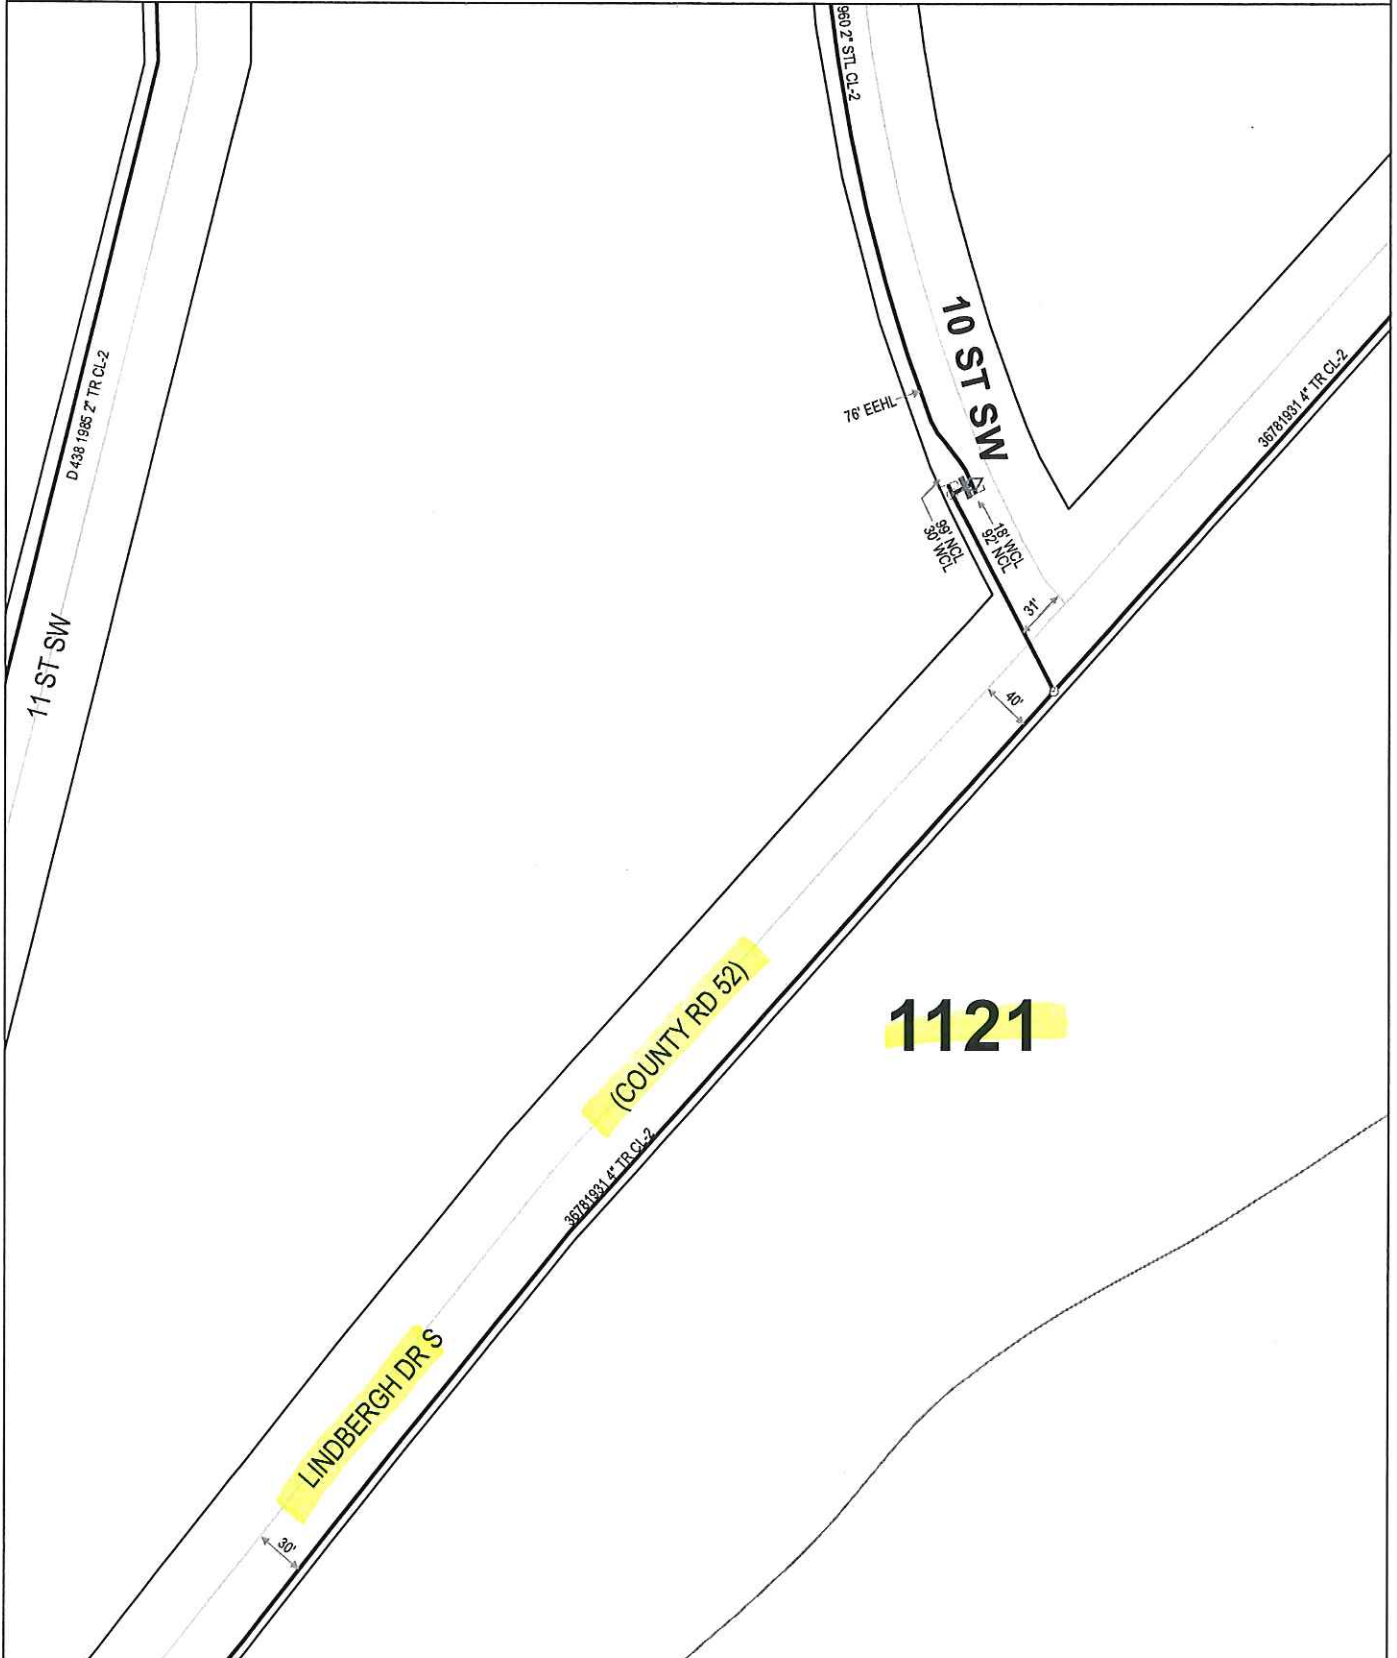

GENERAL LOCATION ONLY. DO NOT USE TO LOCATE FOR EXCAVATION. CALL 1-800-252-1166 FOR ONSITE LOCATIONS AND STAKING.

Plotted by: i929684
Plot Date: 10/4/2016

1121 LINDBERGH DR S COUNTY ROAD 52
LITTLE FALLS-MORRISON COUNTY

Scale: 1" : 100'
CenterPoint Energy
North