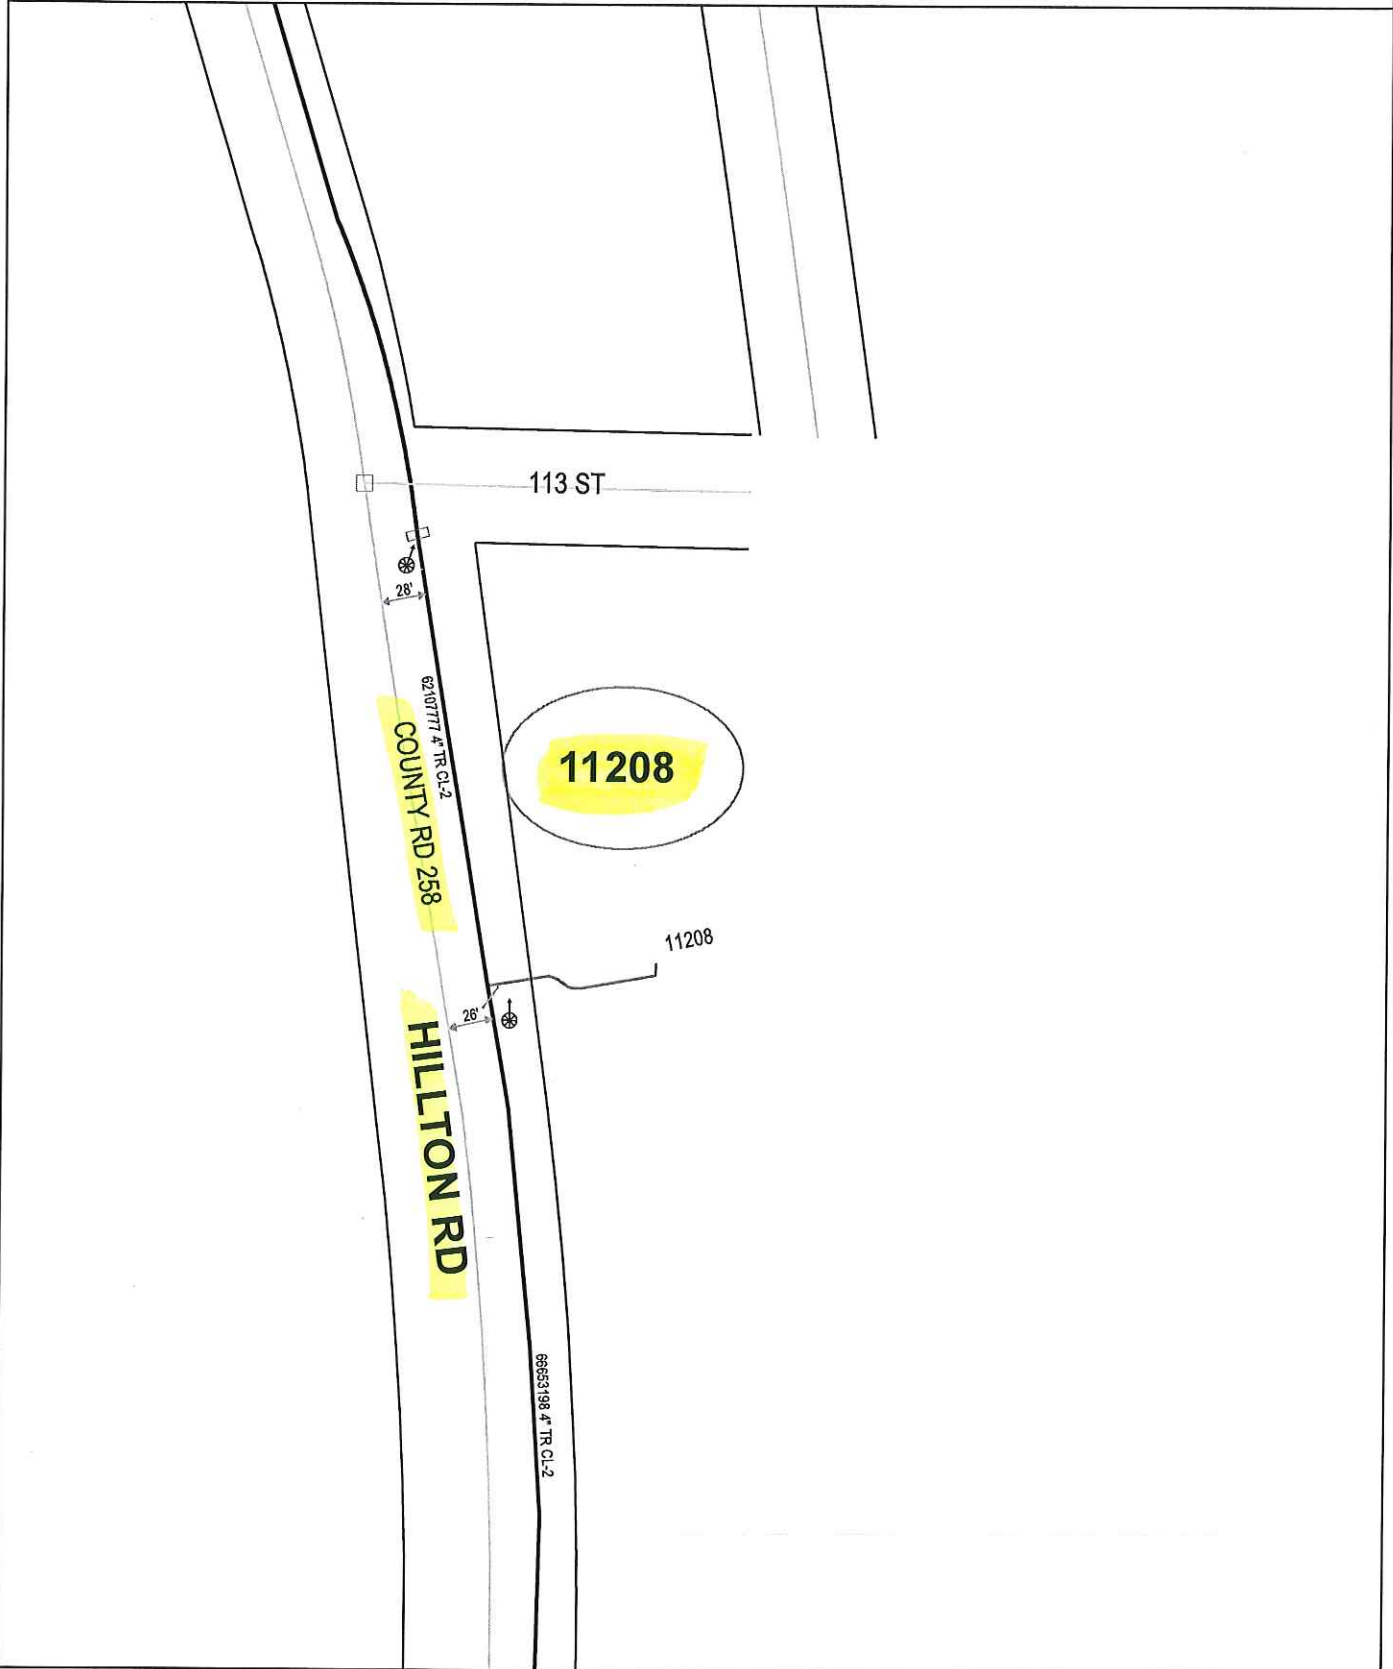

GENERAL LOCATION ONLY. DO NOT USE TO LOCATE FOR EXCAVATION. CALL 1-800-252-1166 FOR ONSITE LOCATIONS AND STAKING.

Plotted by: i221539
Plot Date: 11/10/2017

11208 HILLTON RD(COUNTY RD 258)
LITTLE FALLS TWP (MORRISON CO)

Scale: 1" : 100'