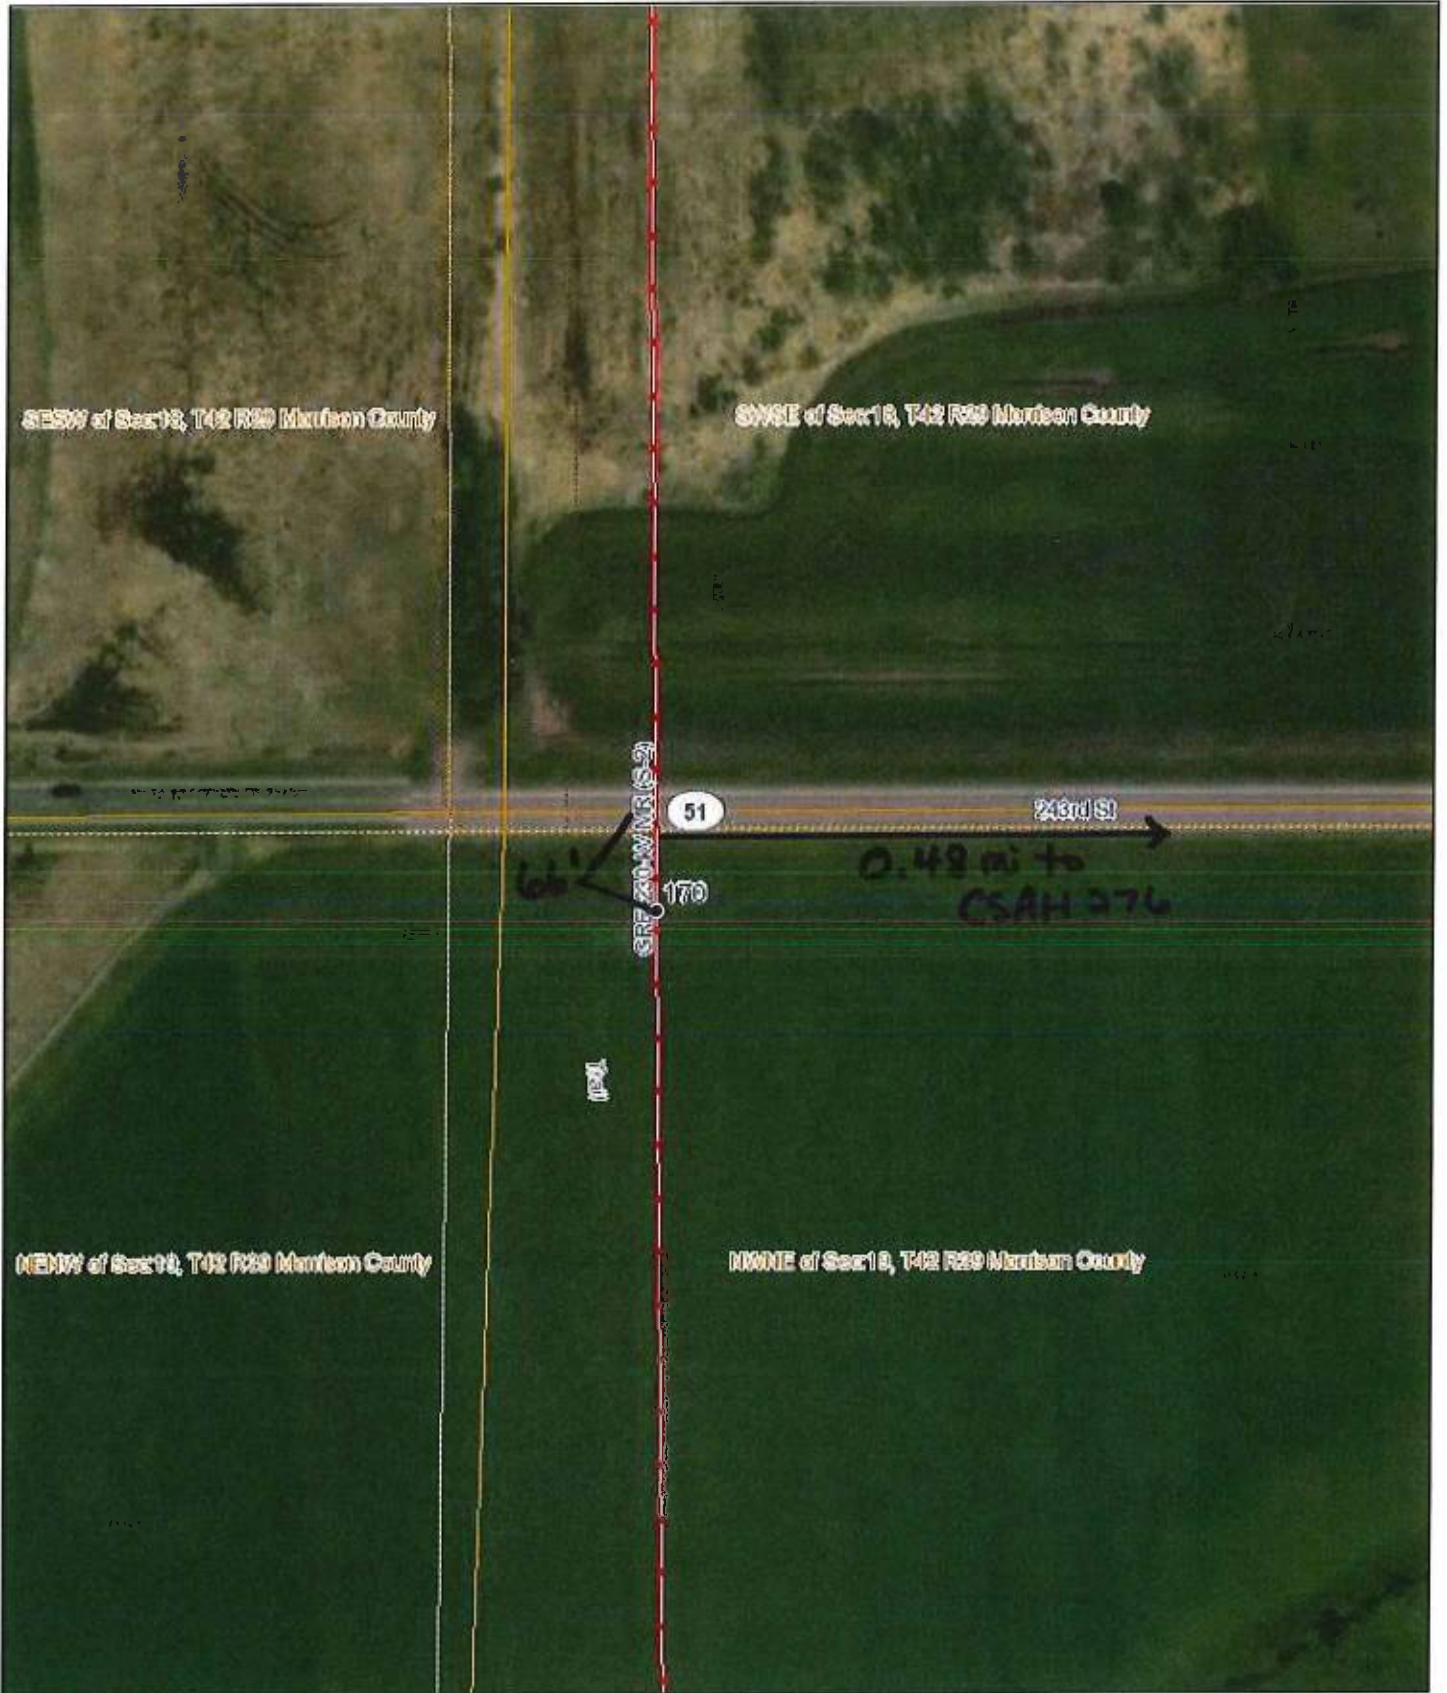

# ArcGIS Web Map

2/22/2018, 12:25:01 PM

- GRE Breaker
- GRE Substation Switch
- GRE Capacitor
- GRE Reactor