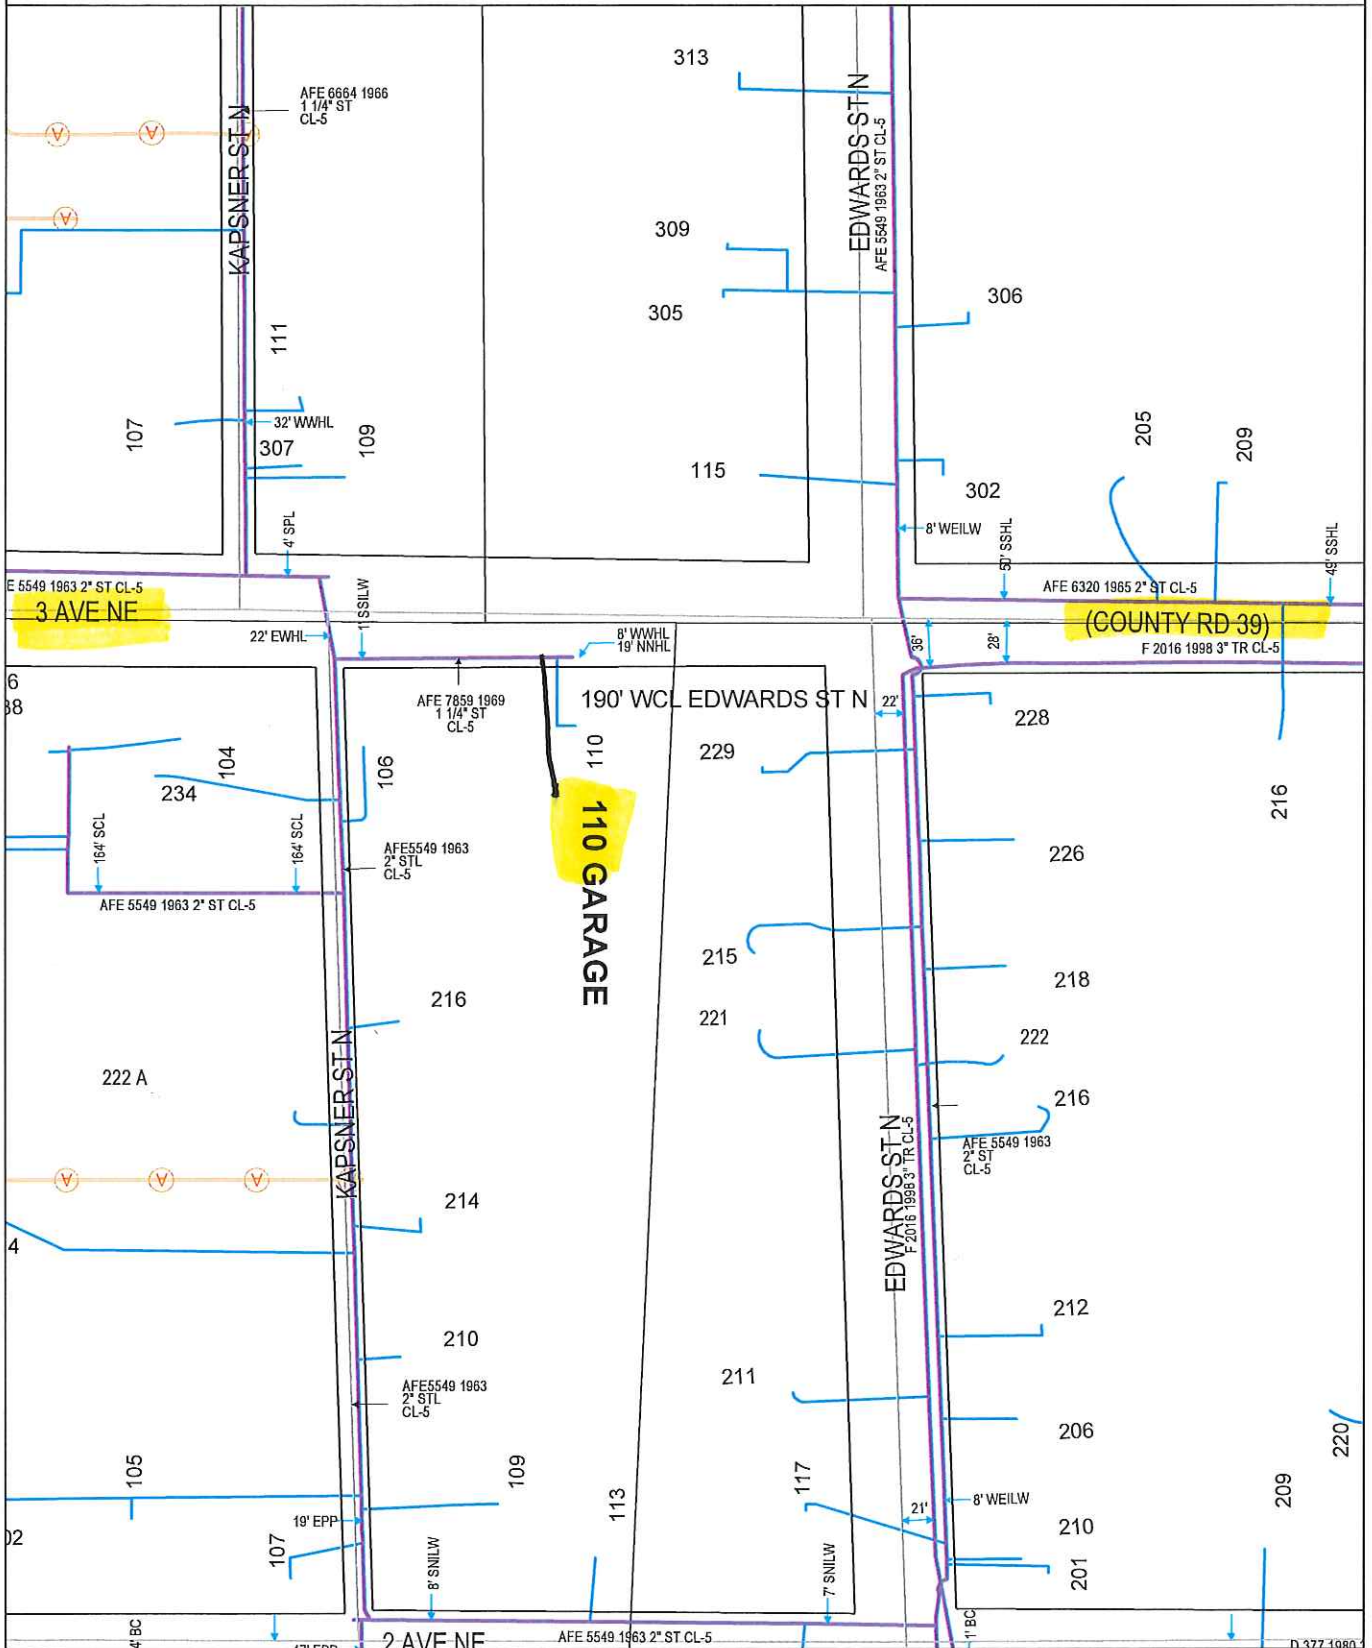

GENERAL LOCATION ONLY. DO NOT USE TO LOCATE FOR EXCAVATION. CALL 1-800-252-1166 FOR ONSITE LOCATIONS AND STAKING.

110 GARAGE

Plotted by: i222382
Plot Date: 3/7/2018

110 3RD AVE NE GARAGE (MORRISON CNTY)

PIERZ, MN 56364

Scale: 1" = 100'
CenterPoint Energy
North